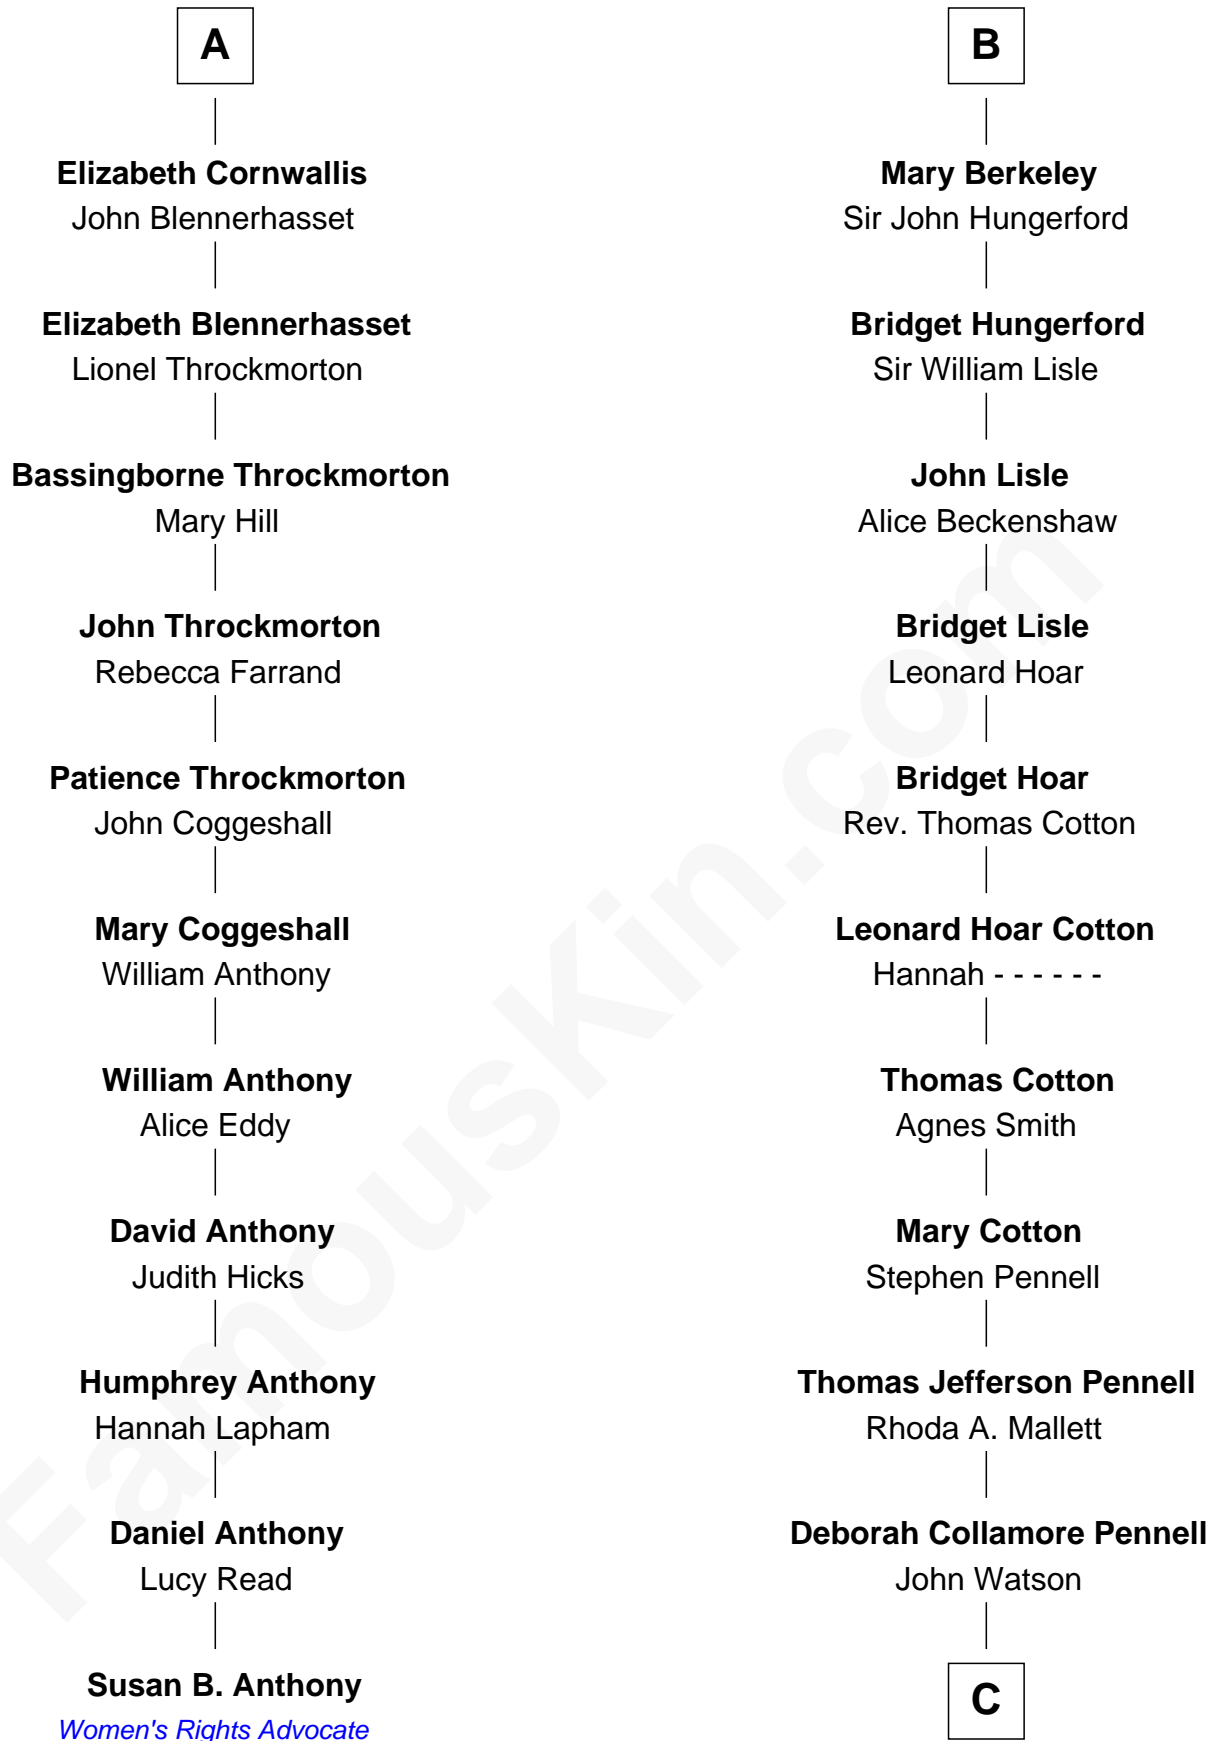

# FamousKin.com Relationship Chart of

**Susan B. Anthony**

*Women's Rights Advocate*

17th cousin 3 times removed of

**Warren Buffett**

*Chairman & CEO, Berkshire Hathaway*

**C**

—  
**Susan Ann Watson**

Ford Bela Barber

—  
**Stella Frances Barber**

John Ammon Stahl

—  
**Leila Stahl**

Howard Homan Buffett

—  
**Warren Buffett**

*Chairman & CEO, Berkshire Hathaway*