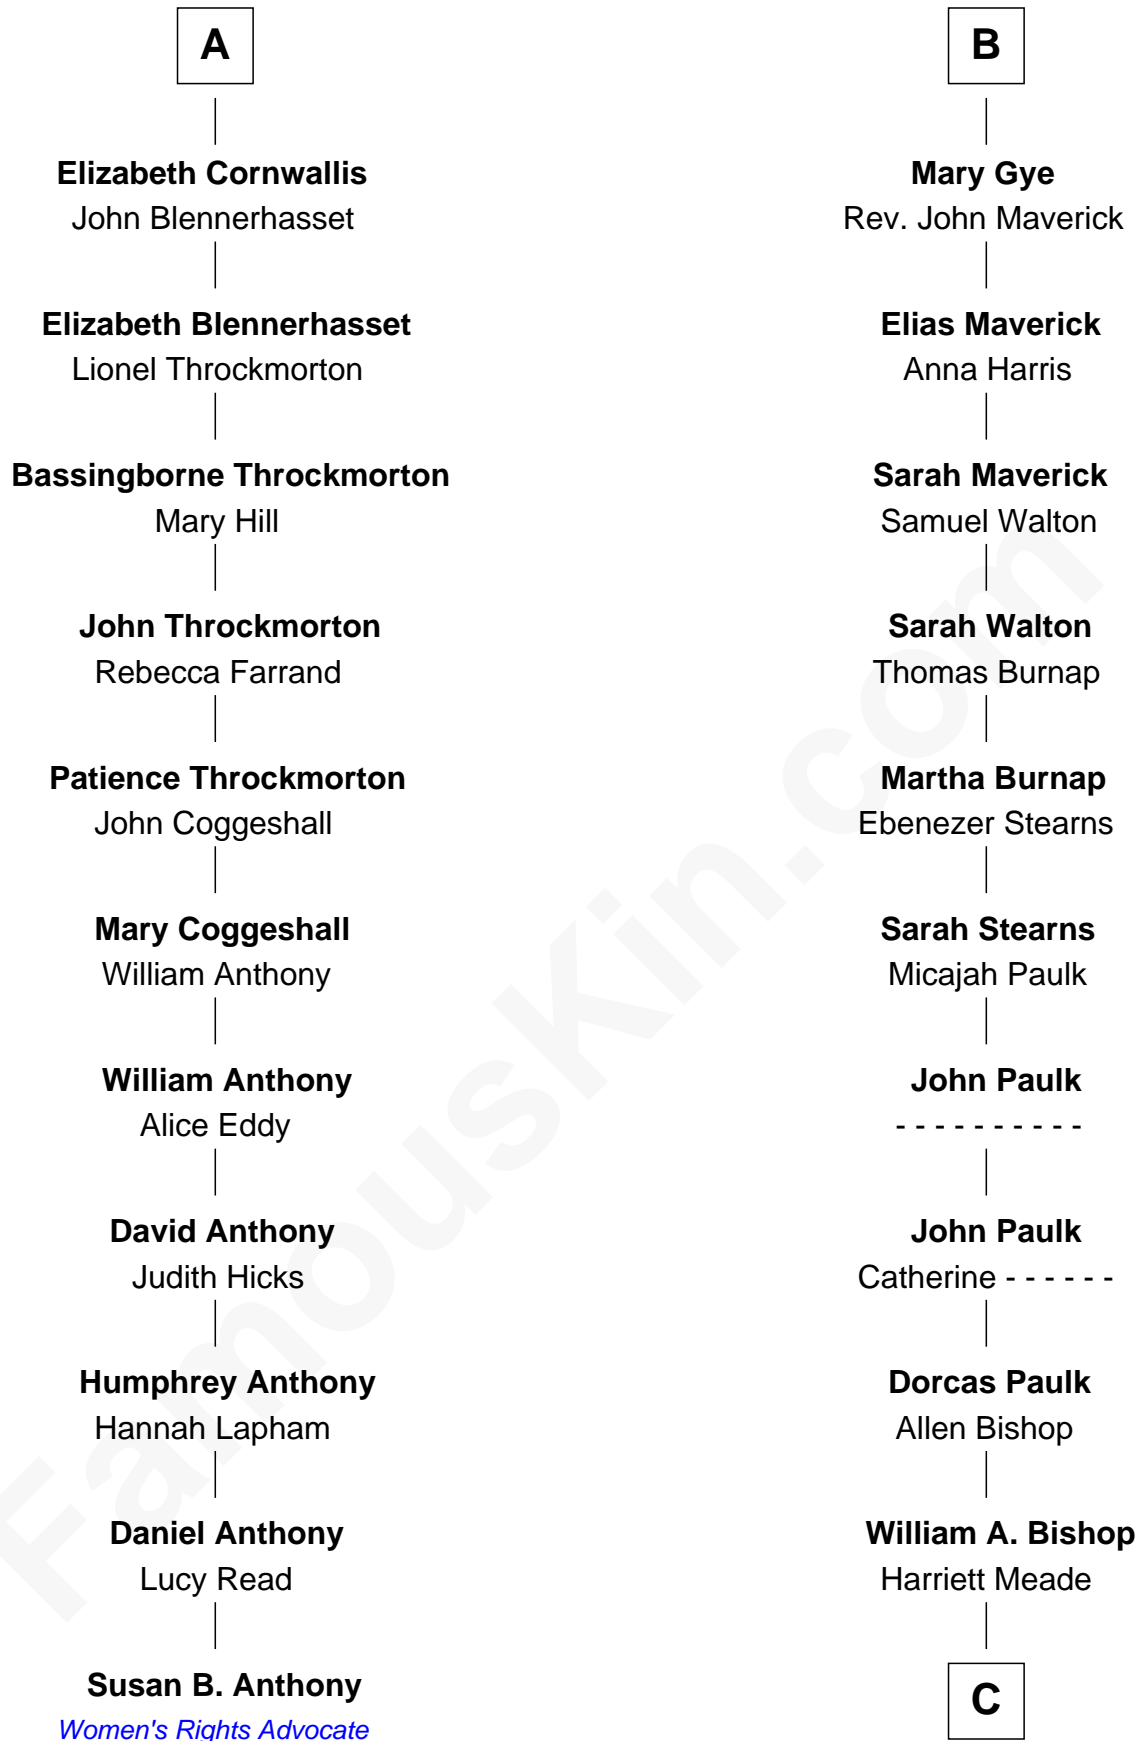

FamousKin.com Relationship Chart of

Susan B. Anthony

Women's Rights Advocate

17th cousin 3 times removed of

Michael Strahan

NFL Player and TV Personality

Richard Fitzalan

*with wife
Isabel le Despencer*

Philippa Tyrrell

Thomas Cornwallis

Jane Bayntun

Thomas Prowse

Sir William Cornwallis

Elizabeth Stanford

Mary Prowse

John Gye

Sir John Cornwallis

Mary Sulyard

Robert Gye

Grace Dowrish

A

B

C

Creola Mead