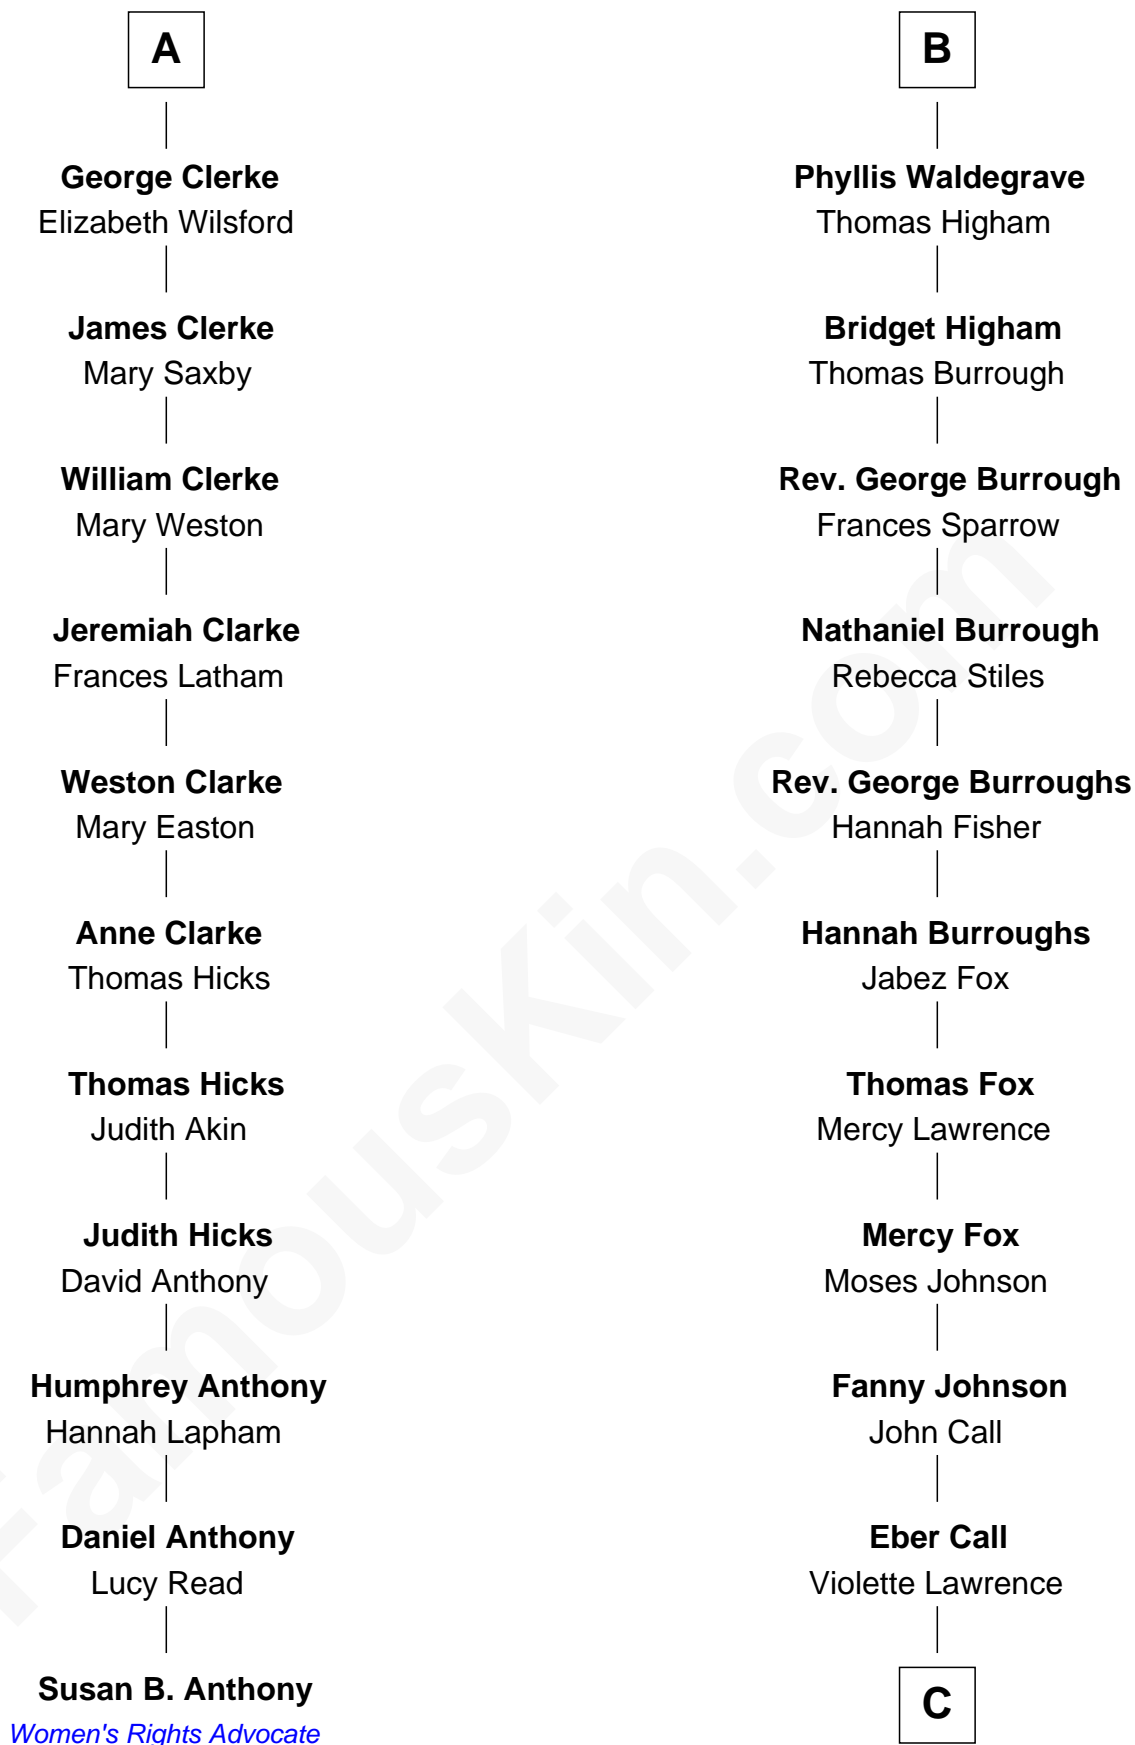

# FamousKin.com Relationship Chart of

**Susan B. Anthony**

*Women's Rights Advocate*

17th cousin 2 times removed of

**Walt Disney**

*Co-Founder of The Walt Disney Company*

**Elizabeth de Clare**

*with husband*  
*Sir Thebaud de Verdun*

**Elizabeth D'Amory**

Sir John Bardolf

**William Bardolf**

Agnes Poynings

**Cecilia Bardolf**

Sir Brian Stapleton

**Sir Miles Stapleton**

Katherine de la Pole

**Elizabeth Stapleton**

Sir William Calthorpe

**Anne Calthorpe**

Sir Robert Drury

**Anne Drury**

George Waldegrave

**B**

**C**

**Charles Call**  
Henrietta Gross

**Flora Call**  
Elias Charles Disney

**Walt Disney**  
*Co-Founder of The Walt Disney Co.*

FamousKin.com