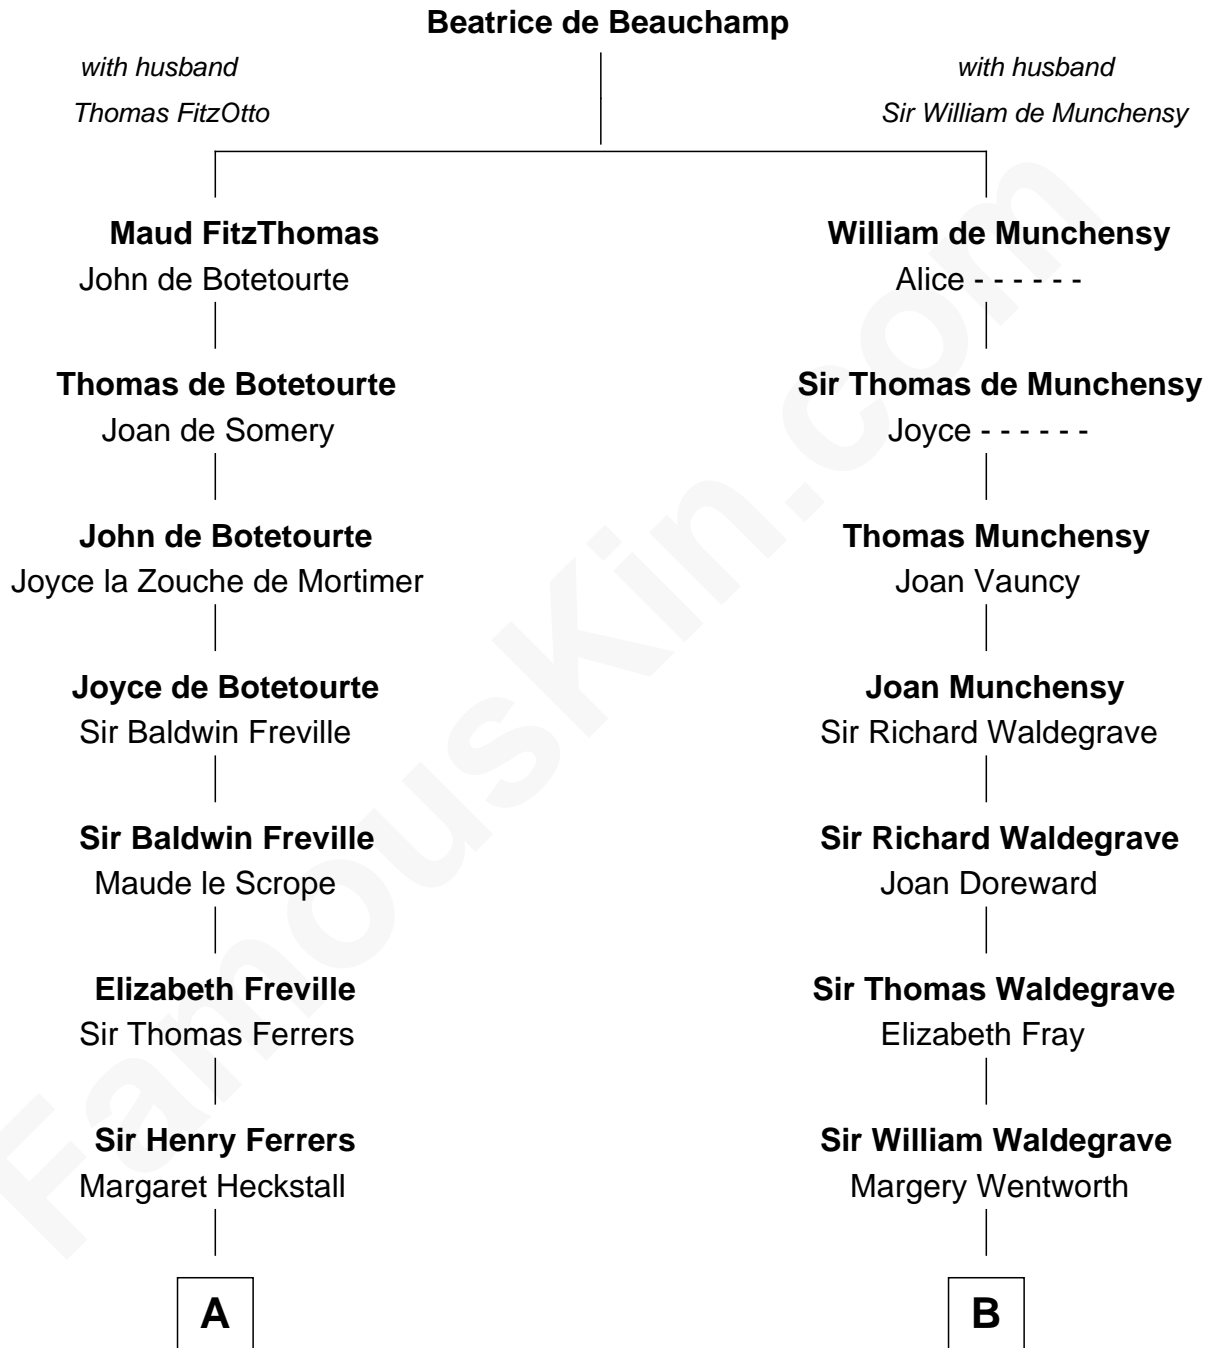

## Relationship Chart of

### Susan B. Anthony

*Women's Rights Advocate*

12th cousin 6 times removed of

### Rev. George Burroughs

*Executed for Witchcraft, Salem 1692*

**C**

—  
**Daniel Anthony**

Lucy Read

—  
**Susan B. Anthony**

*Women's Rights Advocate*

FamousKin.com