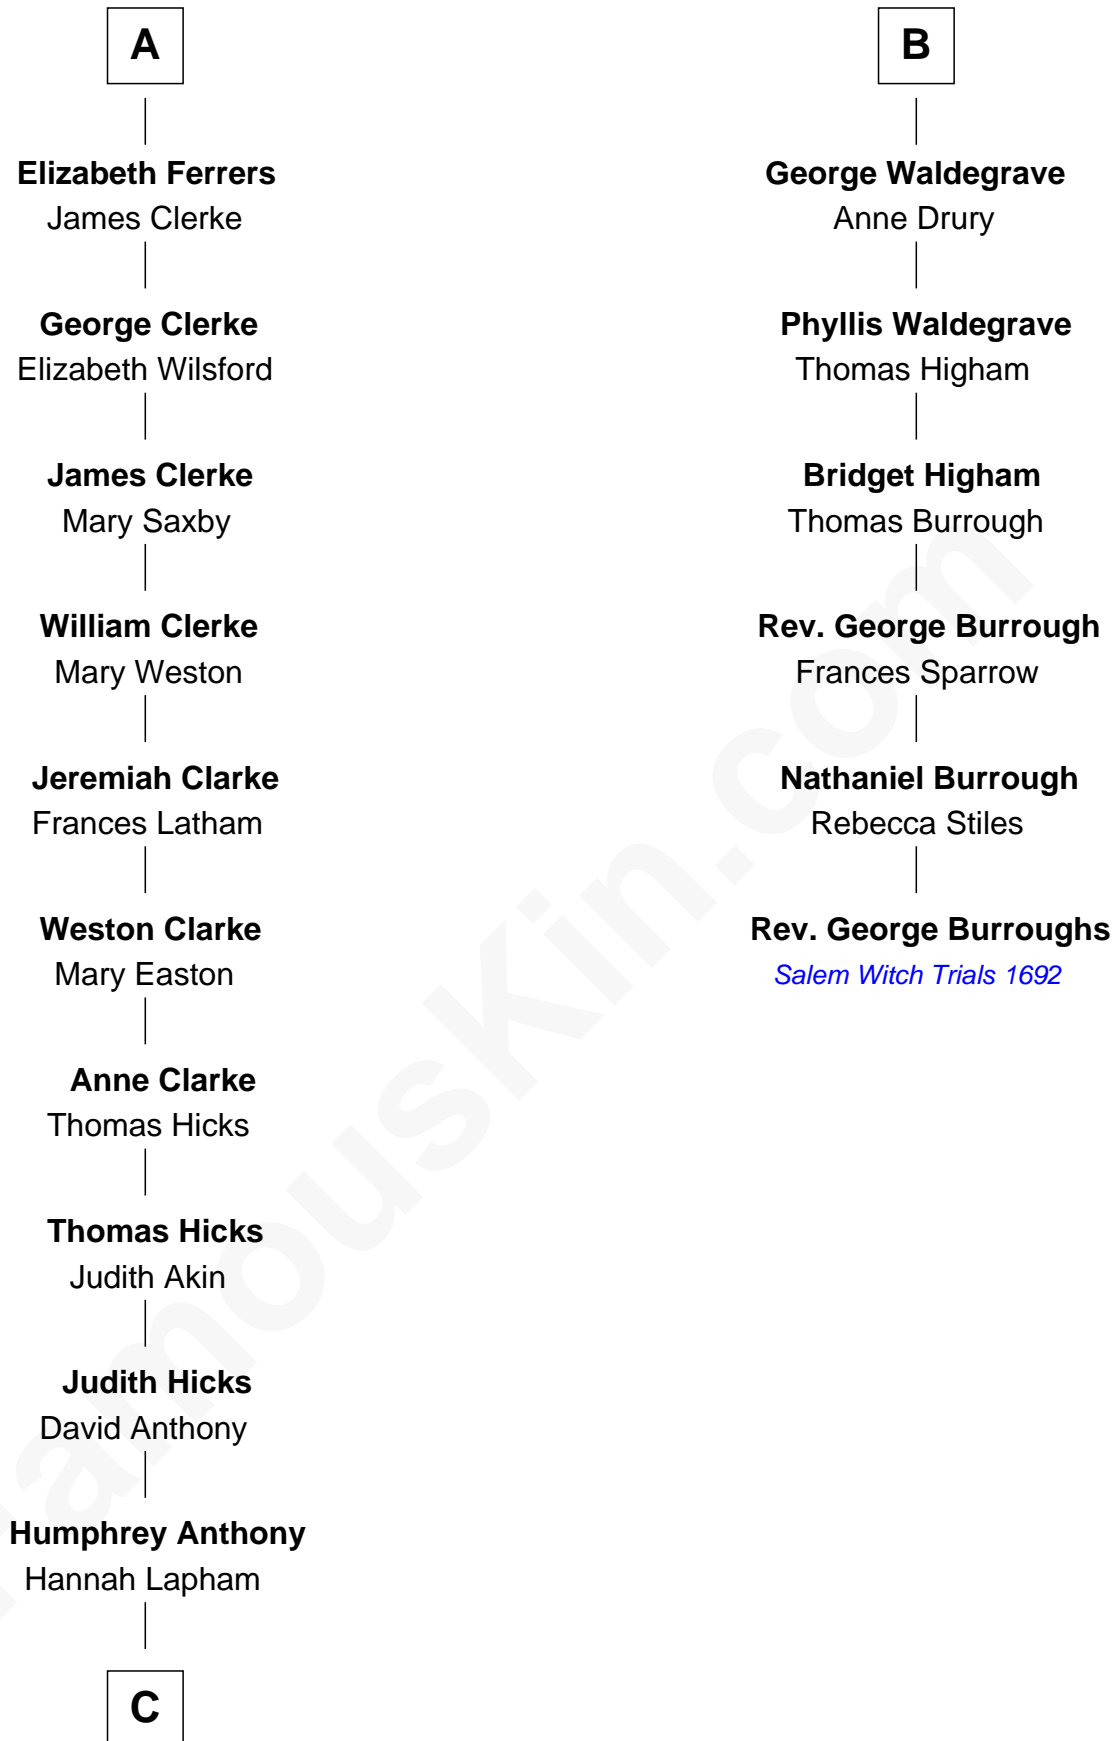

## Relationship Chart of

### Susan B. Anthony

*Women's Rights Advocate*

12th cousin 6 times removed of

### Rev. George Burroughs

*Executed for Witchcraft, Salem 1692*

**C**

—  
**Daniel Anthony**

Lucy Read

—  
**Susan B. Anthony**

*Women's Rights Advocate*

FamousKin.com