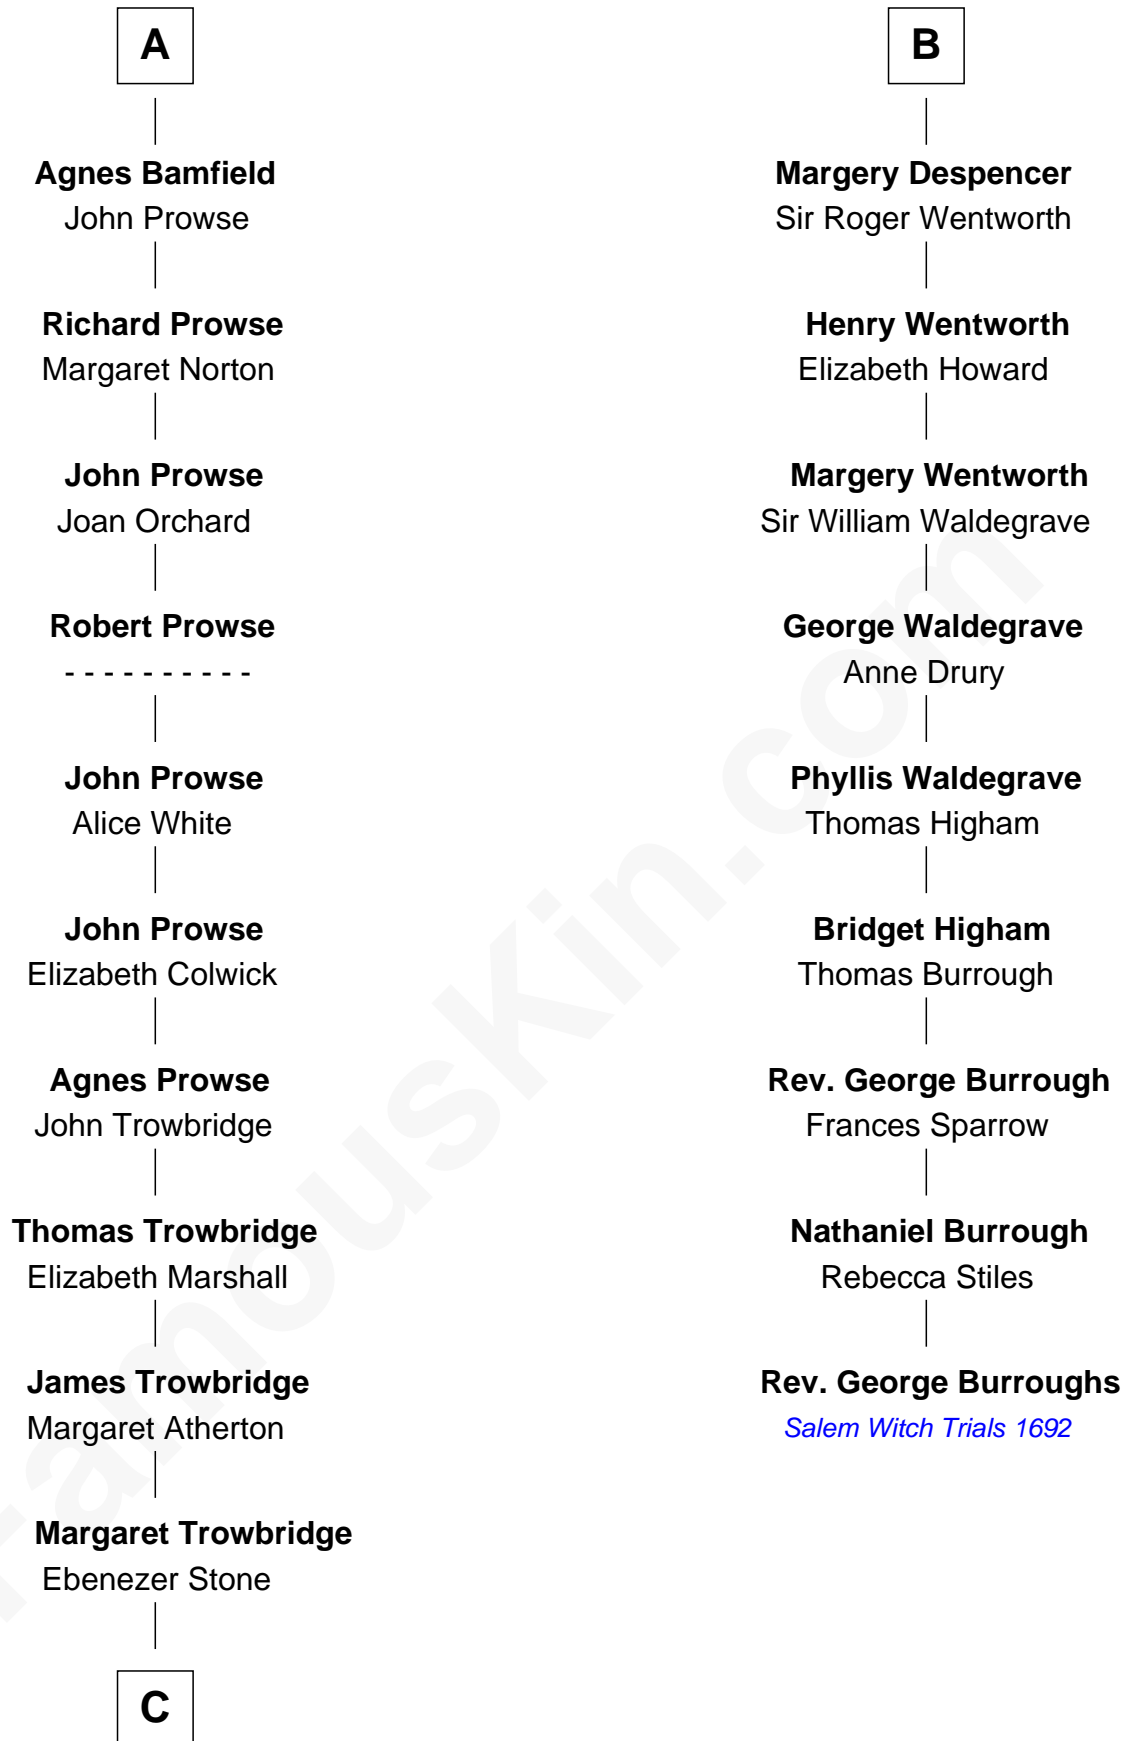

FamousKin.com

Relationship Chart of

Susan B. Anthony

Women's Rights Advocate

15th cousin 6 times removed of

Rev. George Burroughs

Executed for Witchcraft, Salem 1692

C

—
Mindwell Stone

Ebenezer Woodward

—
Mary Woodward

Jonathan Richardson

—
Susannah Richardson

Daniel Read

—
Lucy Read

Daniel Anthony