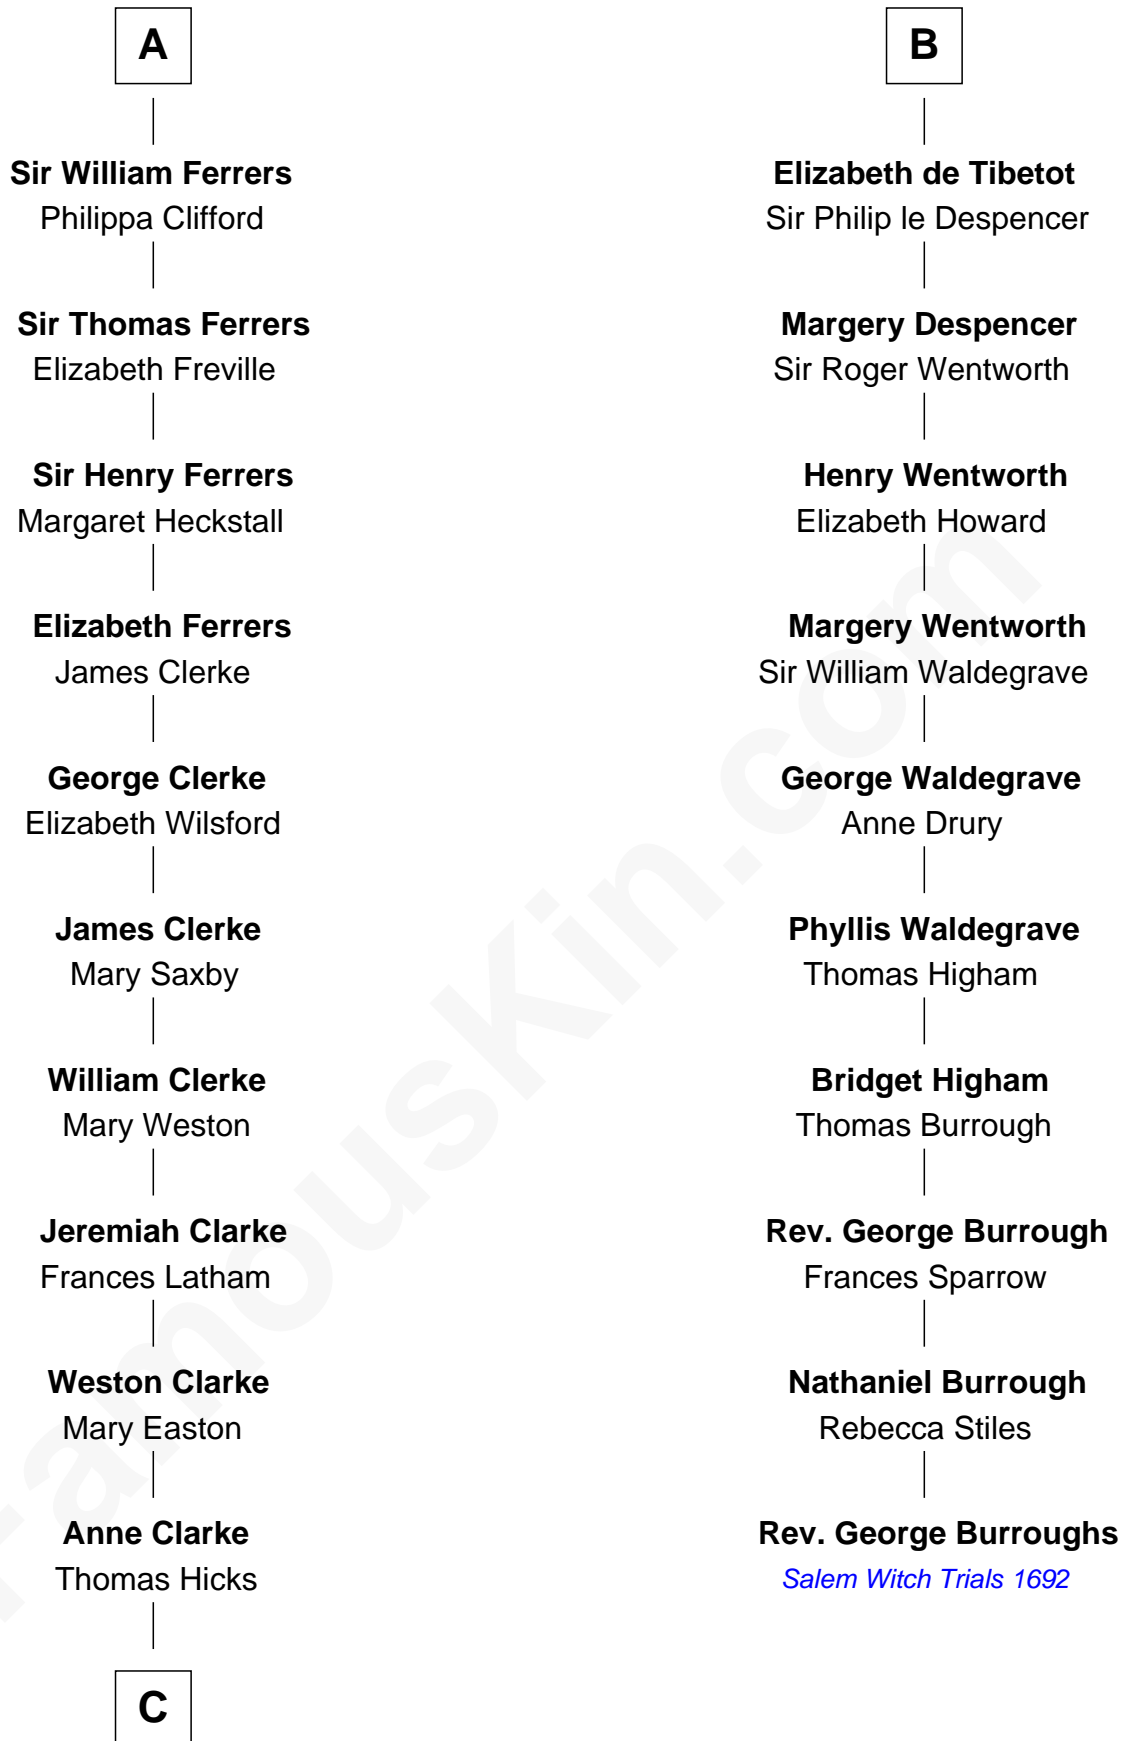

## Relationship Chart of

### Susan B. Anthony

*Women's Rights Advocate*

16th cousin 5 times removed of

### Rev. George Burroughs

*Executed for Witchcraft, Salem 1692*

**C**

Thomas Hicks

Judith Akin

Judith Hicks

David Anthony

Humphrey Anthony