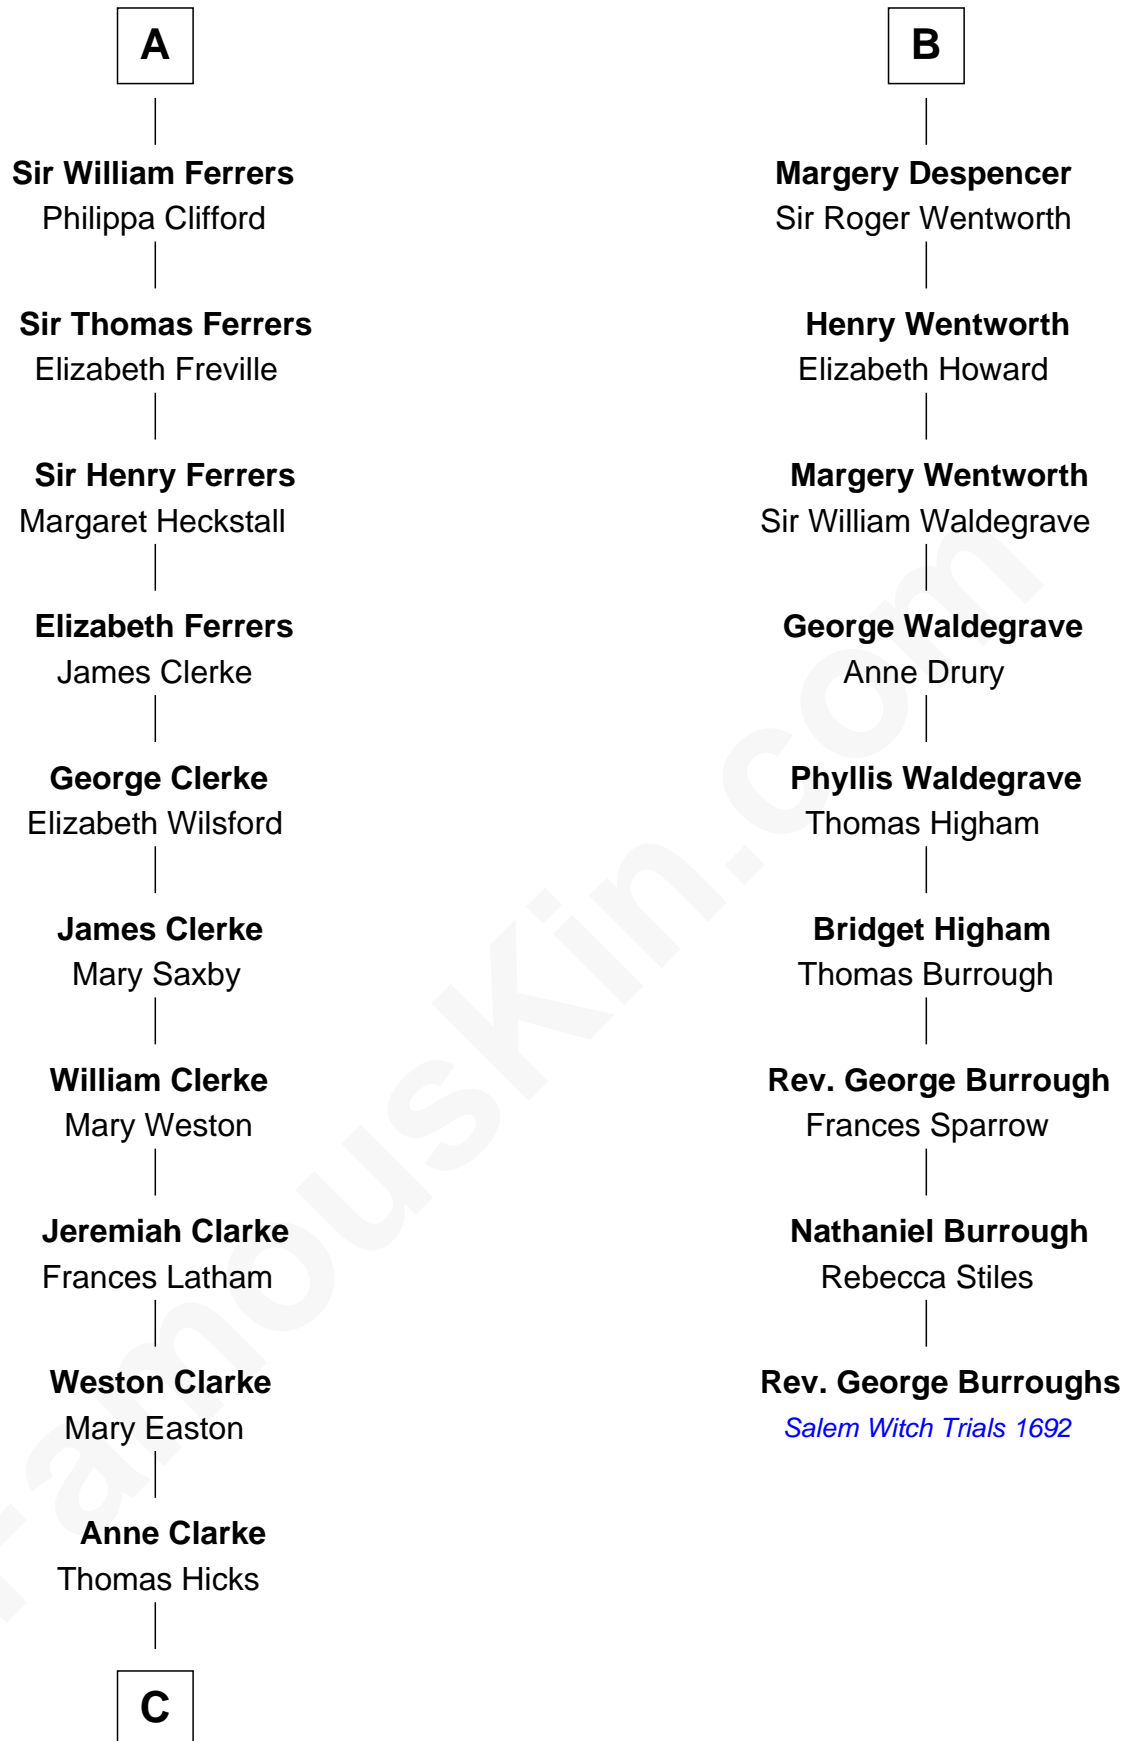

## Relationship Chart of

### Susan B. Anthony

*Women's Rights Advocate*

15th cousin 6 times removed of

### Rev. George Burroughs

*Executed for Witchcraft, Salem 1692*

**Reginald de Braiose**

**C**

Thomas Hicks

Judith Akin

Judith Hicks

David Anthony