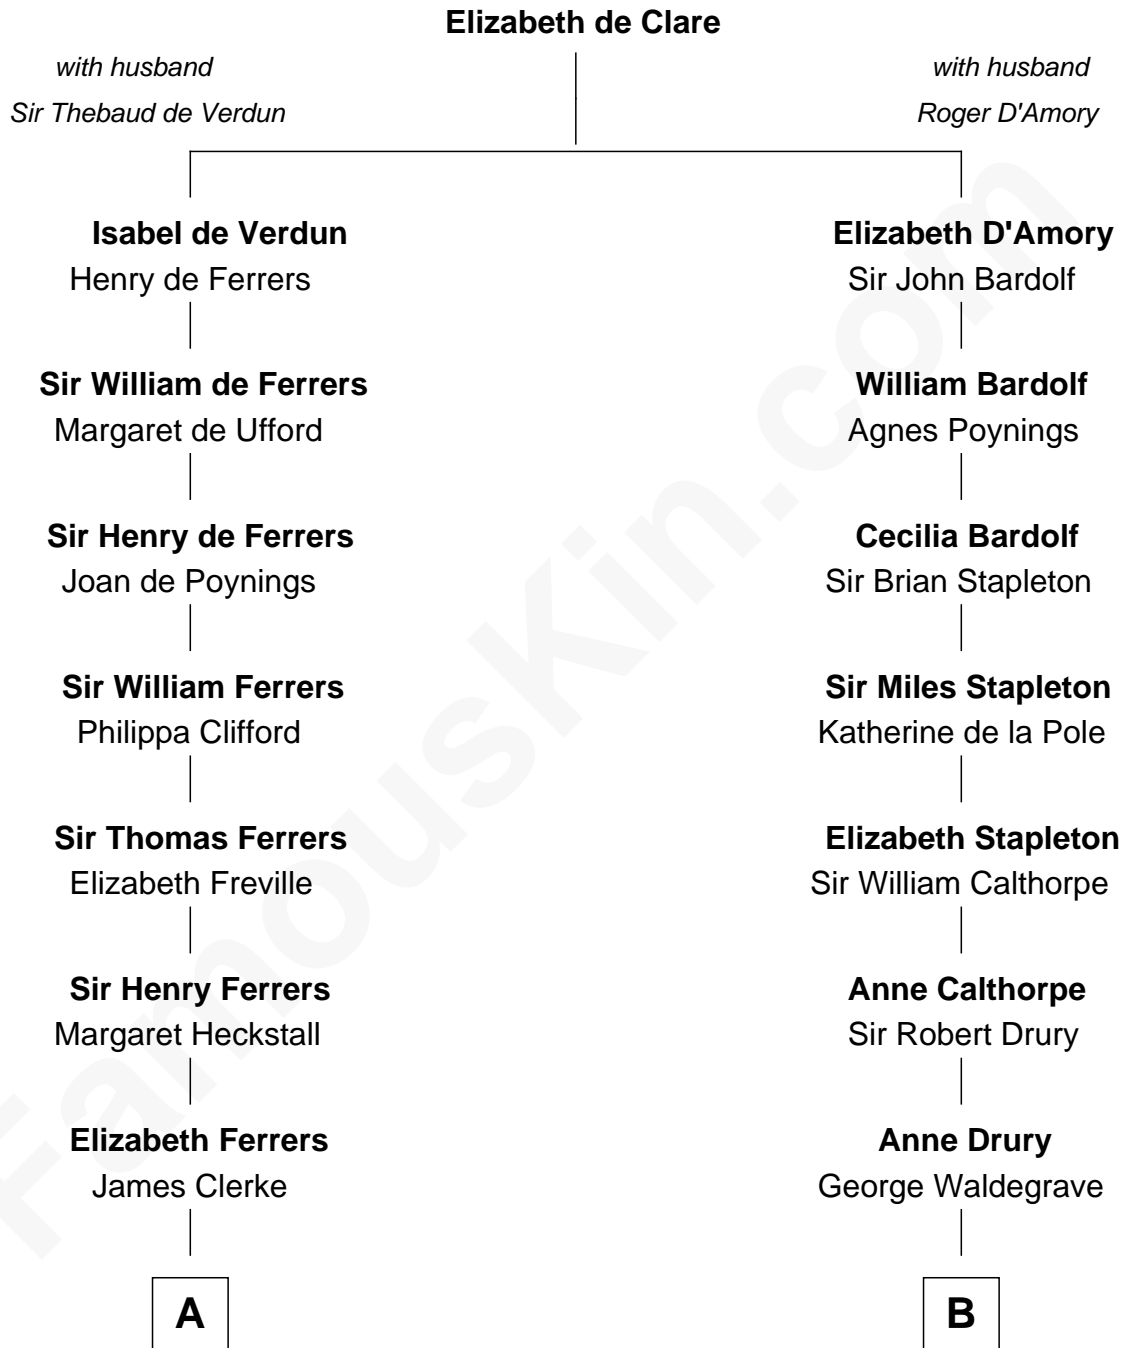

# FamousKin.com Relationship Chart of

**Susan B. Anthony**

*Women's Rights Advocate*

11th cousin 6 times removed of

**Rev. George Burroughs**

*Executed for Witchcraft, Salem 1692*

**A**

**George Clerke**  
Elizabeth Wilsford

**James Clerke**  
Mary Saxby

**William Clerke**  
Mary Weston

**Jeremiah Clarke**  
Frances Latham

**Weston Clarke**  
Mary Easton

**Anne Clarke**  
Thomas Hicks

**Thomas Hicks**  
Judith Akin

**Judith Hicks**  
David Anthony

**Nathaniel Burrough**  
Rebecca Stiles

**Rev. George Burroughs**  
*Salem Witch Trials 1692*