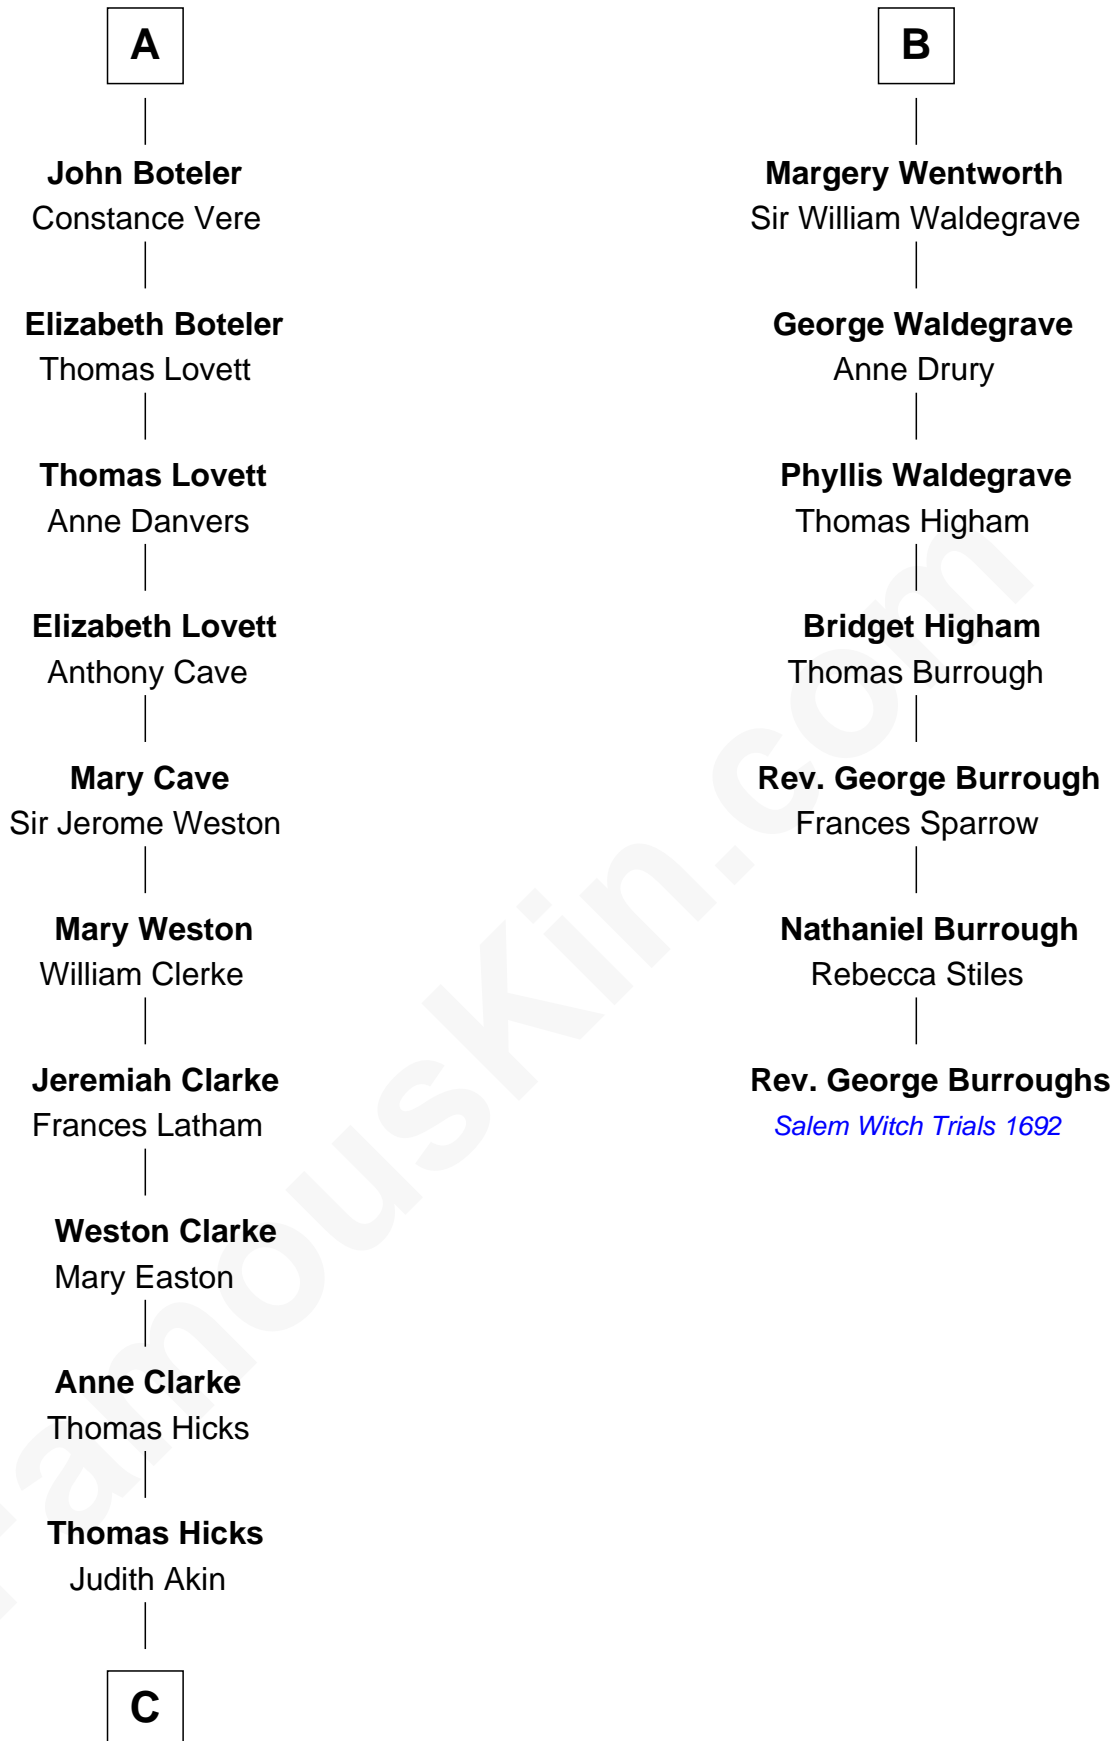

FamousKin.com Relationship Chart of

Susan B. Anthony

Women's Rights Advocate

13th cousin 7 times removed of

Rev. George Burroughs

Executed for Witchcraft, Salem 1692

Sir William de Cantilupe

Eve de Braiose

Joan de Cantilupe
Sir Henry de Hastings

Sir John de Hastings
Isabel de Valence

Elizabeth de Hastings
Sir Roger de Grey

Sir Reynold de Grey
Eleanor le Strange

Ida Grey
John Cokayne

Elizabeth Cokayne
Sir Philip le Boteler

Philip Boteler
Isabel Willoughby

A

Milicent de Cantilupe
Eudo la Zouche

Sir William la Zouche
Maud Lovel

Milicent la Zouche
Sir William Deincourt

Margaret Deincourt
Sir Robert de Tibetot

Elizabeth de Tibetot
Sir Philip le Despencer

Margery Despencer
Sir Roger Wentworth

Henry Wentworth
Elizabeth Howard

B

C

—
Judith Hicks
David Anthony

—
Humphrey Anthony
Hannah Lapham

—
Daniel Anthony
Lucy Read

—
Susan B. Anthony
Women's Rights Advocate