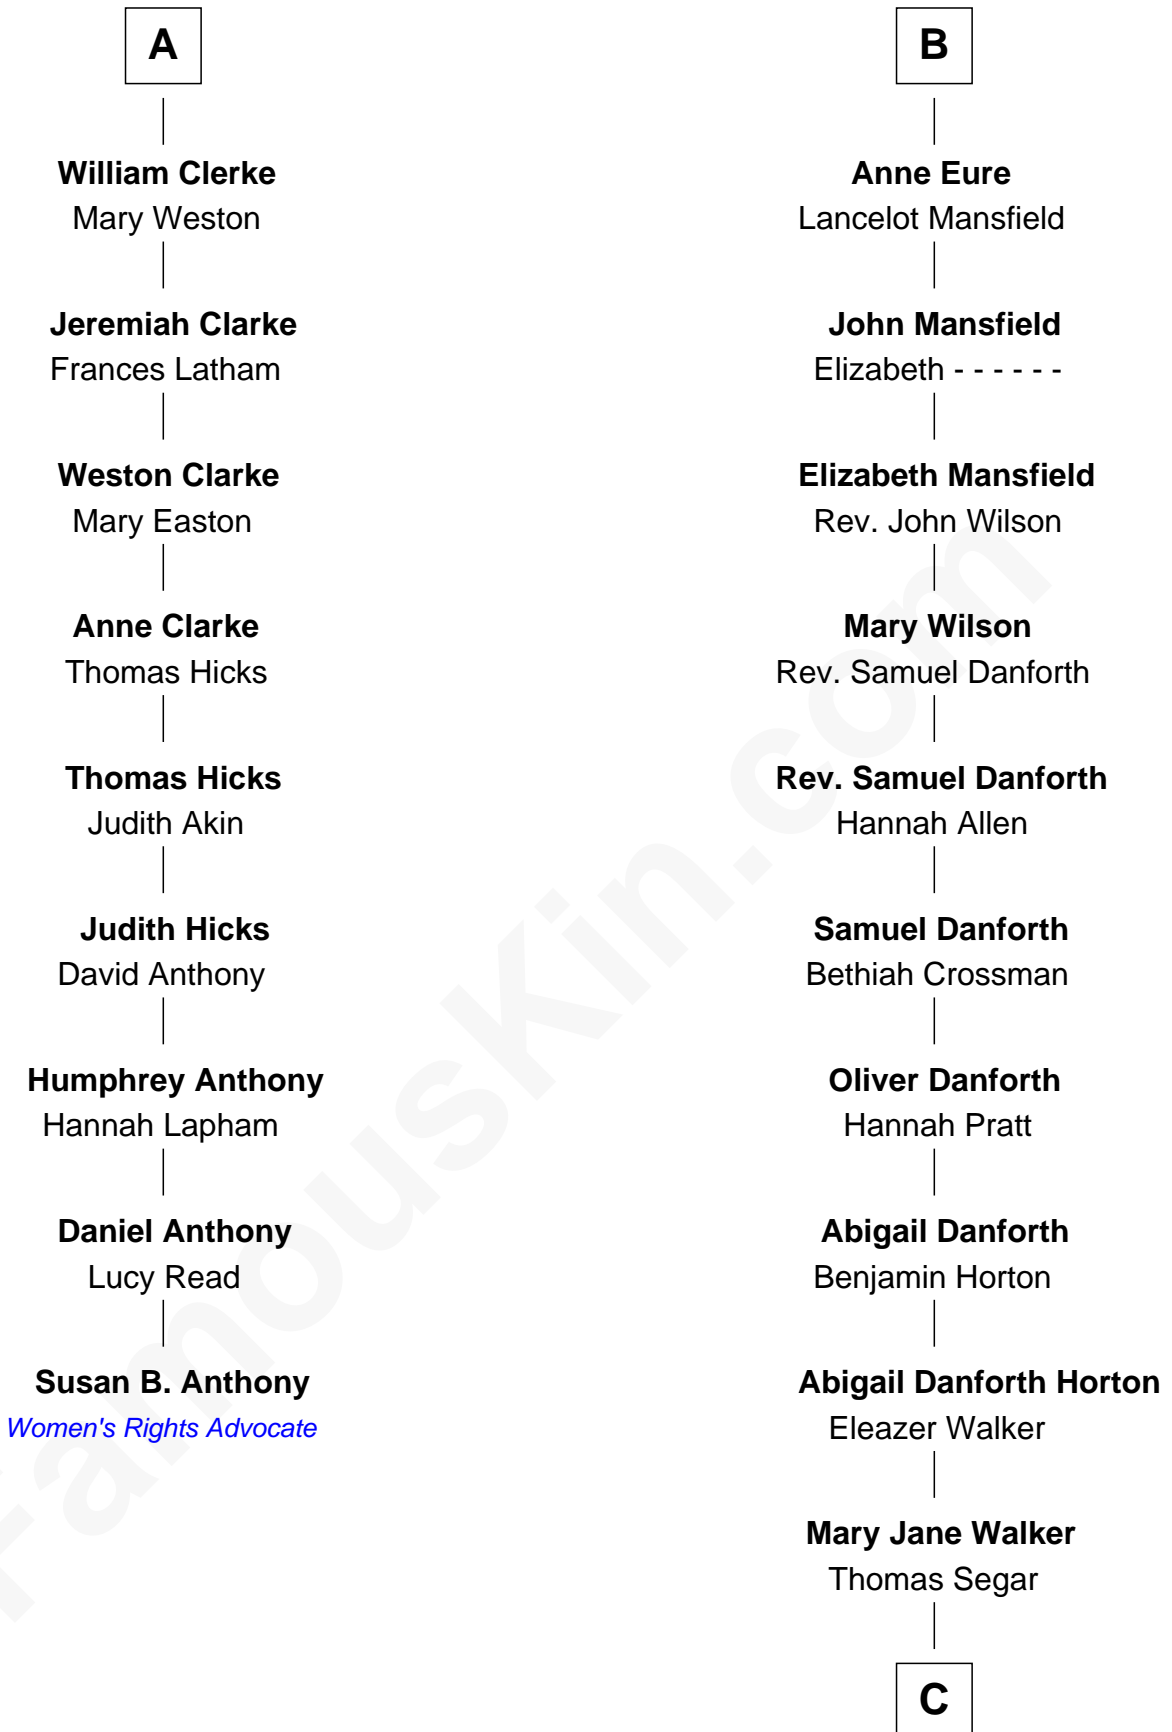

FamousKin.com Relationship Chart of

Susan B. Anthony

Women's Rights Advocate

15th cousin 3 times removed of

E. C. Segar

Cartoonist (Popeye creator)

John de Welles

Maud de Roos

Eleanor de Mowbray

Eudo de Welles

Maud de Greystoke

Sir Lionel de Welles

Joan de Waterton

Cecily de Welles

Sir Robert Willoughby

Sir Christopher Willoughby

Margaret Jenney

Elizabeth Willoughby

Sir William Eure

Sir Ralph Eure

Margery Bowes

B

C

Amzi Andrews Segar