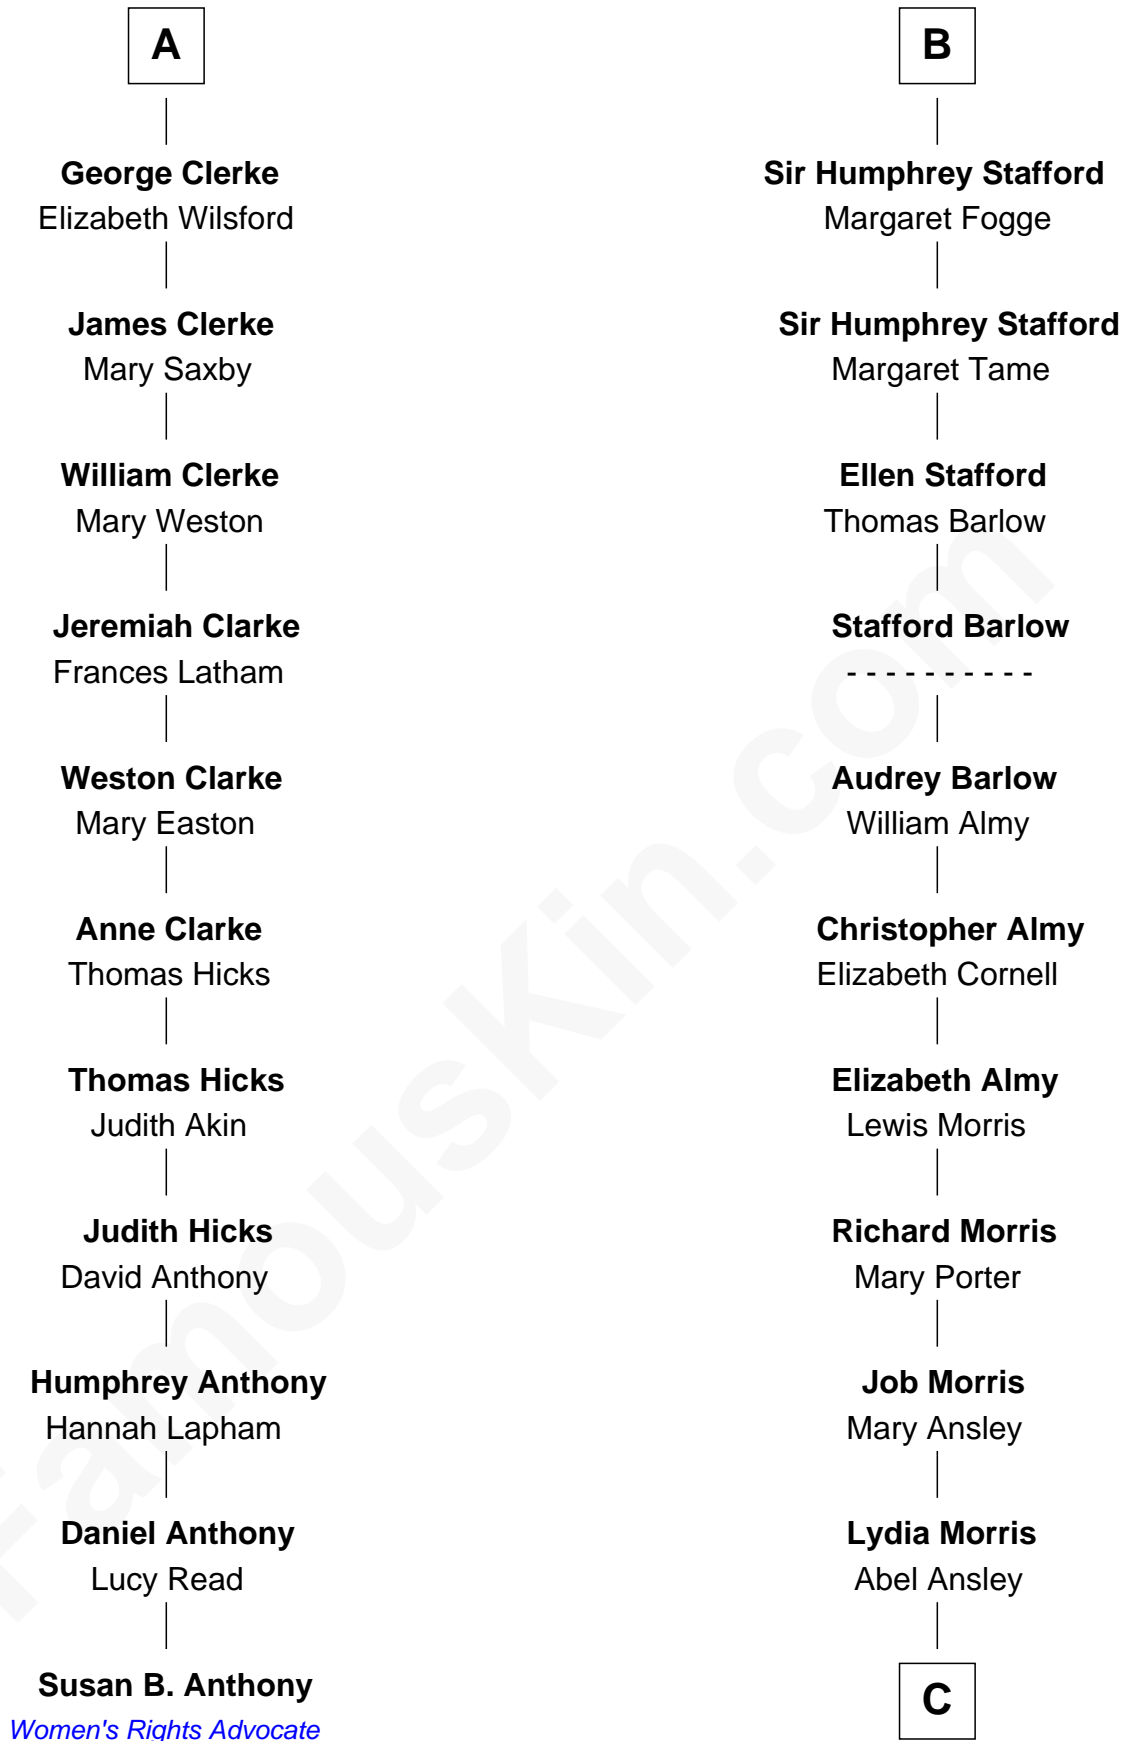

FamousKin.com Relationship Chart of

Susan B. Anthony

Women's Rights Advocate

17th cousin 4 times removed of

Jimmy Carter

39th U.S. President

John de Botetourte

Maud FitzThomas

C

Ann Ansley

Wiley Carter

Littleberry Walker Carter

Mary Ann Diligent Seals

William Archibald Carter

Nina Pratt

Earl Carter

Lillian Gordy

Jimmy Carter

39th U.S. President

FamousKin.com