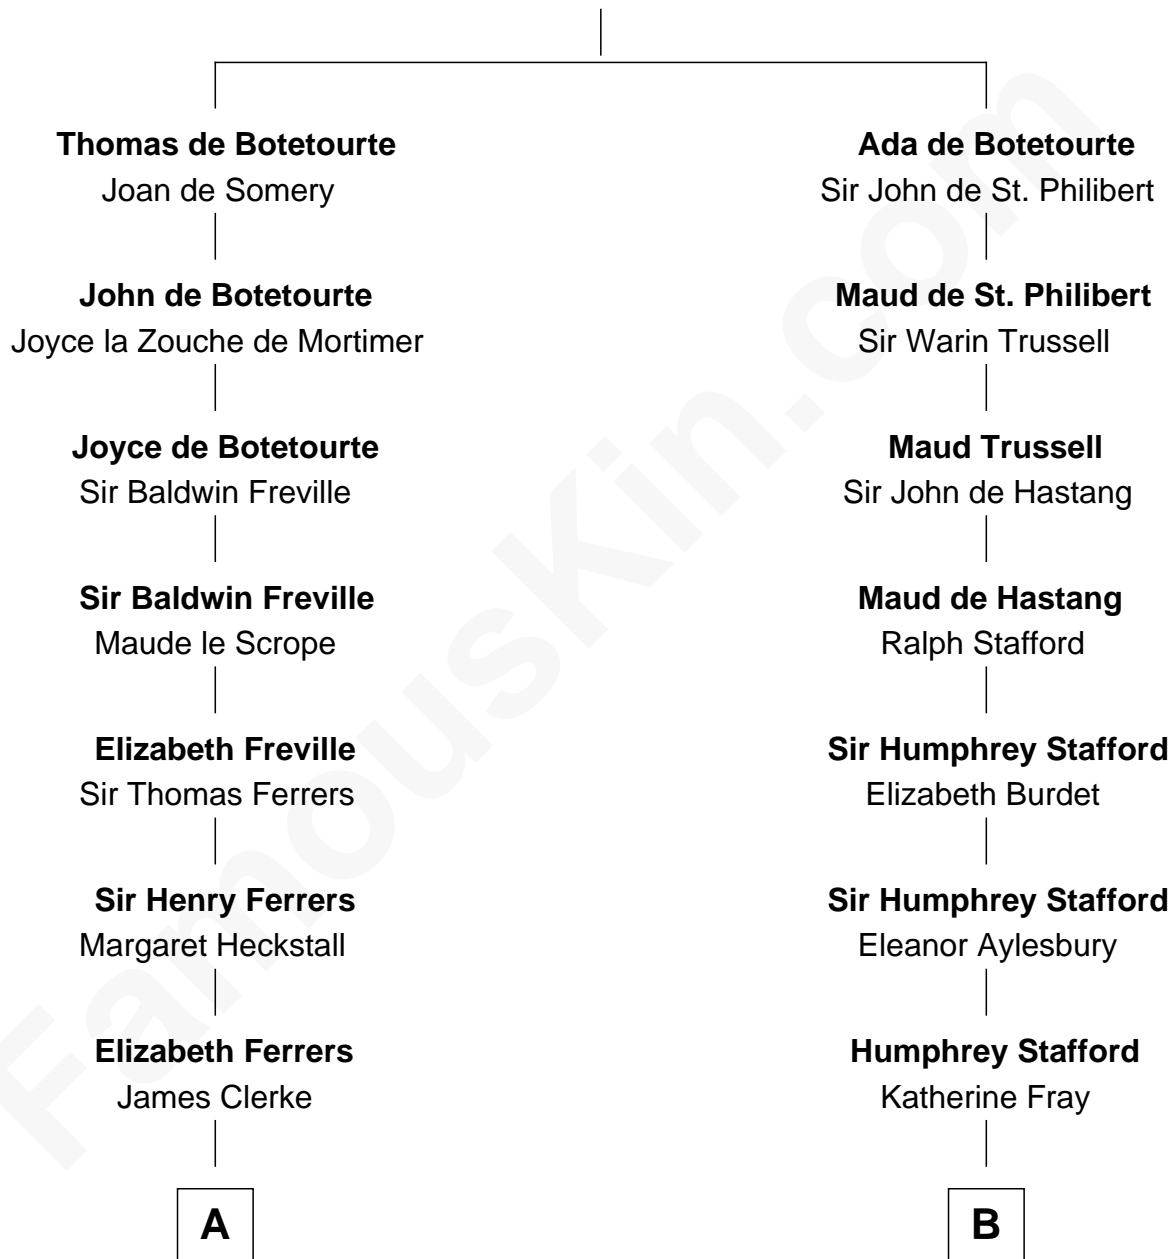

FamousKin.com Relationship Chart of

Susan B. Anthony

Women's Rights Advocate

17th cousin 4 times removed of

Jimmy Carter

39th U.S. President

John de Botetourte

Maud FitzThomas

C

Ann Ansley

Wiley Carter

Littleberry Walker Carter

Mary Ann Diligent Seals

William Archibald Carter

Nina Pratt

Earl Carter

Lillian Gordy

Jimmy Carter

39th U.S. President

FamousKin.com