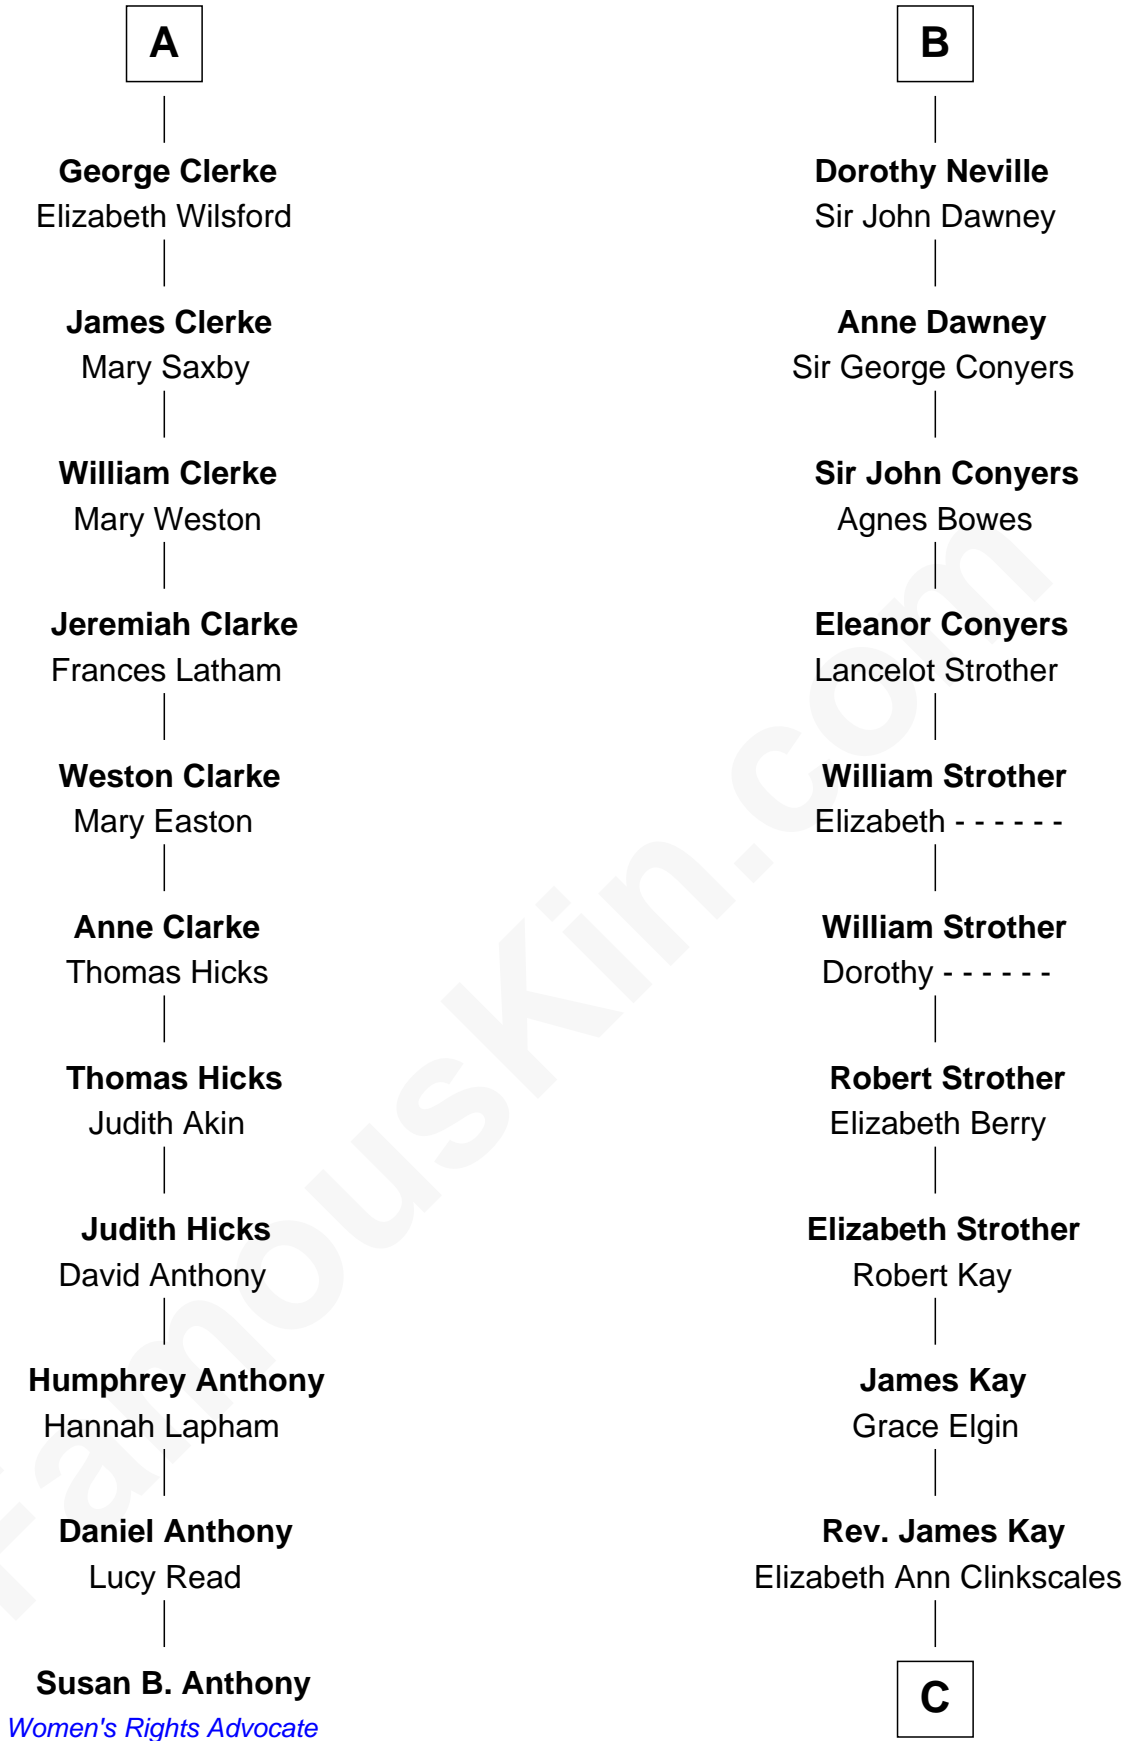

FamousKin.com Relationship Chart of

Susan B. Anthony

Women's Rights Advocate

17th cousin 4 times removed of

Jimmy Carter

39th U.S. President

Bartholomew de Badlesmere

Margaret de Clare

Sir William de Bohun

Humphrey de Bohun

Joan Fitzalan

Eleanor de Bohun

Sir Thomas Plantagenet

Anne Plantagenet

Sir William Bouchier

Sir John Bouchier

Margaret Berners

Joan Bouchier

Sir Henry Neville

Sir Richard Neville

Anne Stafford

B

C

|
Mary Kay

John Pratt

|
James E. Pratt

Sophonra C. Cowan

|
Nina Pratt

William Archibald Carter

|
Earl Carter

Lillian Gordy

|
Jimmy Carter