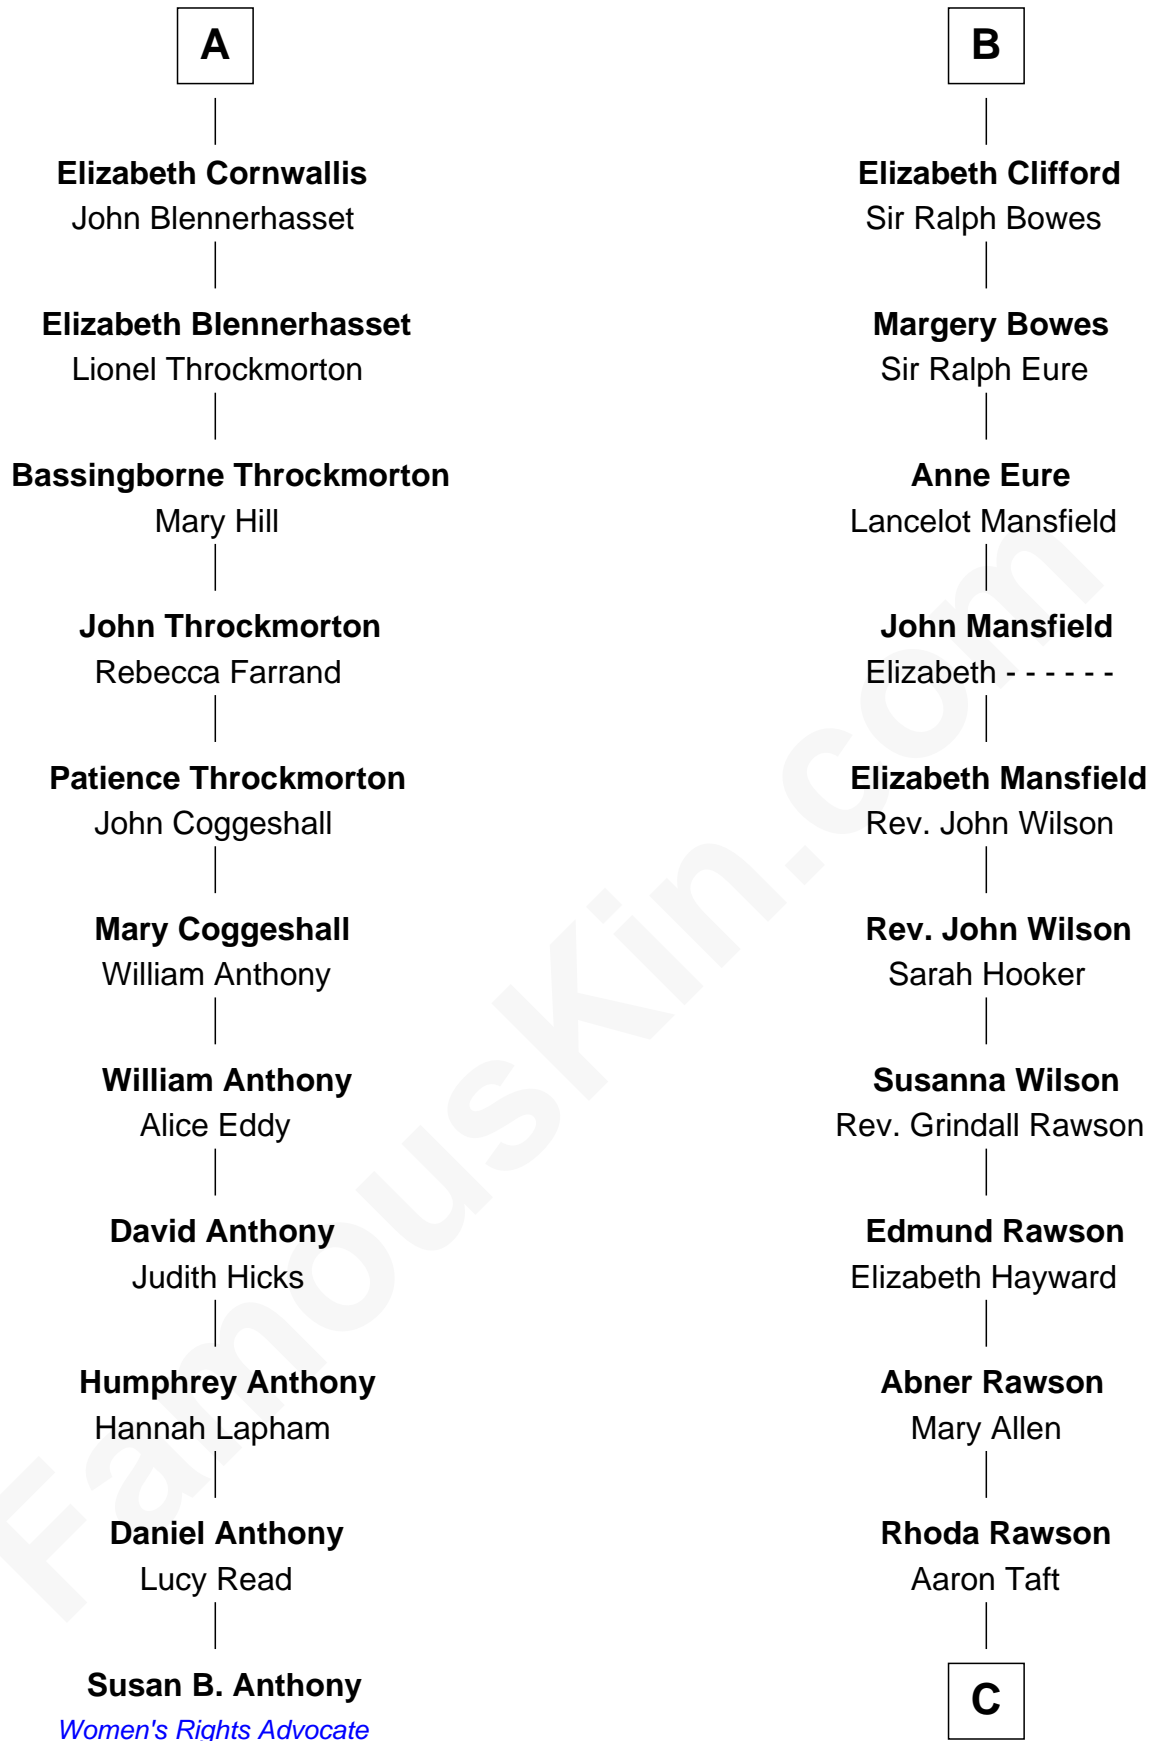

FamousKin.com Relationship Chart of

Susan B. Anthony

Women's Rights Advocate

17th cousin 2 times removed of

William Howard Taft

27th U.S. President

William de Montagu
Katherine de Grandison

Sibyl de Montagu
Sir Edmund Fitzalan

Philippe Fitzalan
Sir Richard Sergeaux

Philippa Sergeaux
Sir Robert Pashley

Anne Pashley
Edward Tyrrell

Philippa Tyrrell
Thomas Cornwallis

Sir William Cornwallis
Elizabeth Stanford

Sir John Cornwallis
Mary Sulyard

A

Philippa de Montagu
Sir Roger de Mortimer

Edmund Mortimer
Philippa Plantagenet

Elizabeth Mortimer
Sir Henry Percy

Elizabeth Percy
Sir John Clifford

Thomas Clifford
Joan Dacre

John Clifford
Margaret Bromflete

Henry Clifford
Anne St. John

B

C

Peter Rawson Taft

Sylvia Howard

Alphonso Taft

Louisa Maria Torrey

William Howard Taft