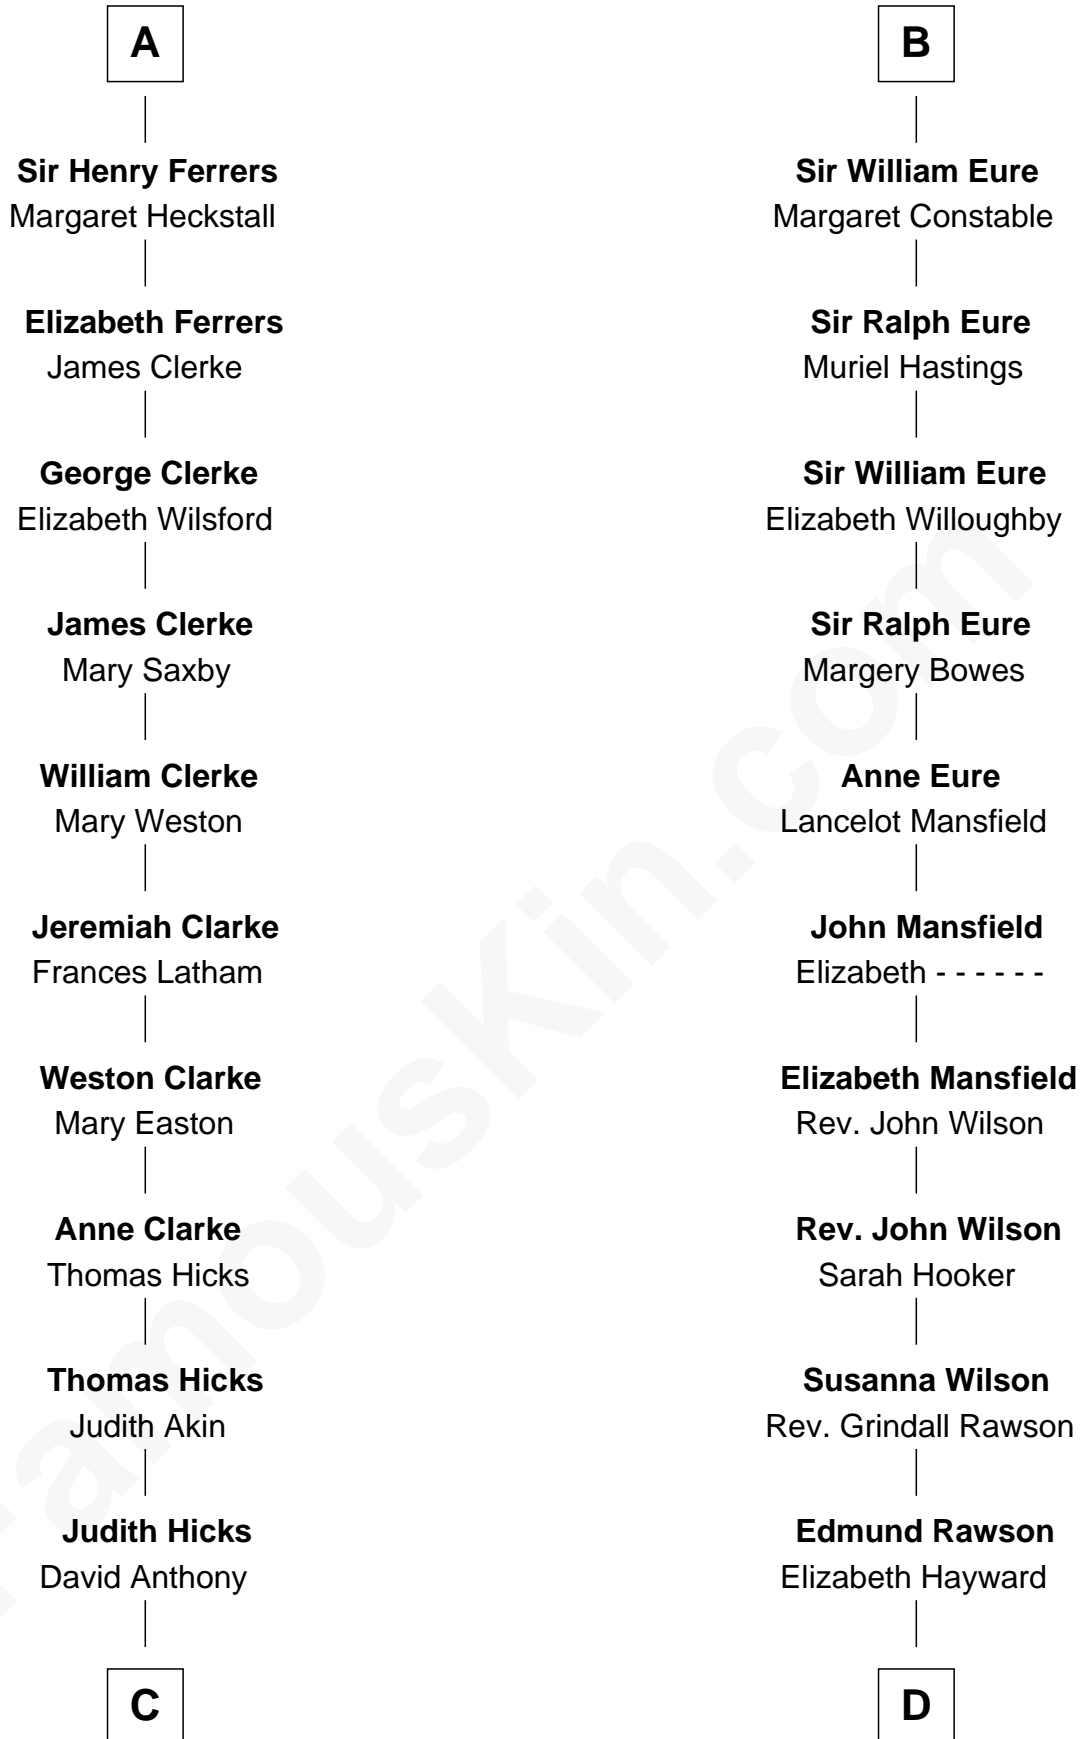

FamousKin.com Relationship Chart of

Susan B. Anthony

Women's Rights Advocate

19th cousin 2 times removed of

William Howard Taft

27th U.S. President

Sir Humphrey de Bohun

Eleanor de Braiose

C

Humphrey Anthony

Hannah Lapham

Daniel Anthony

Lucy Read

Susan B. Anthony

Women's Rights Advocate

D

Abner Rawson

Mary Allen

Rhoda Rawson

Aaron Taft

Peter Rawson Taft

Sylvia Howard

Alphonso Taft

Louisa Maria Torrey