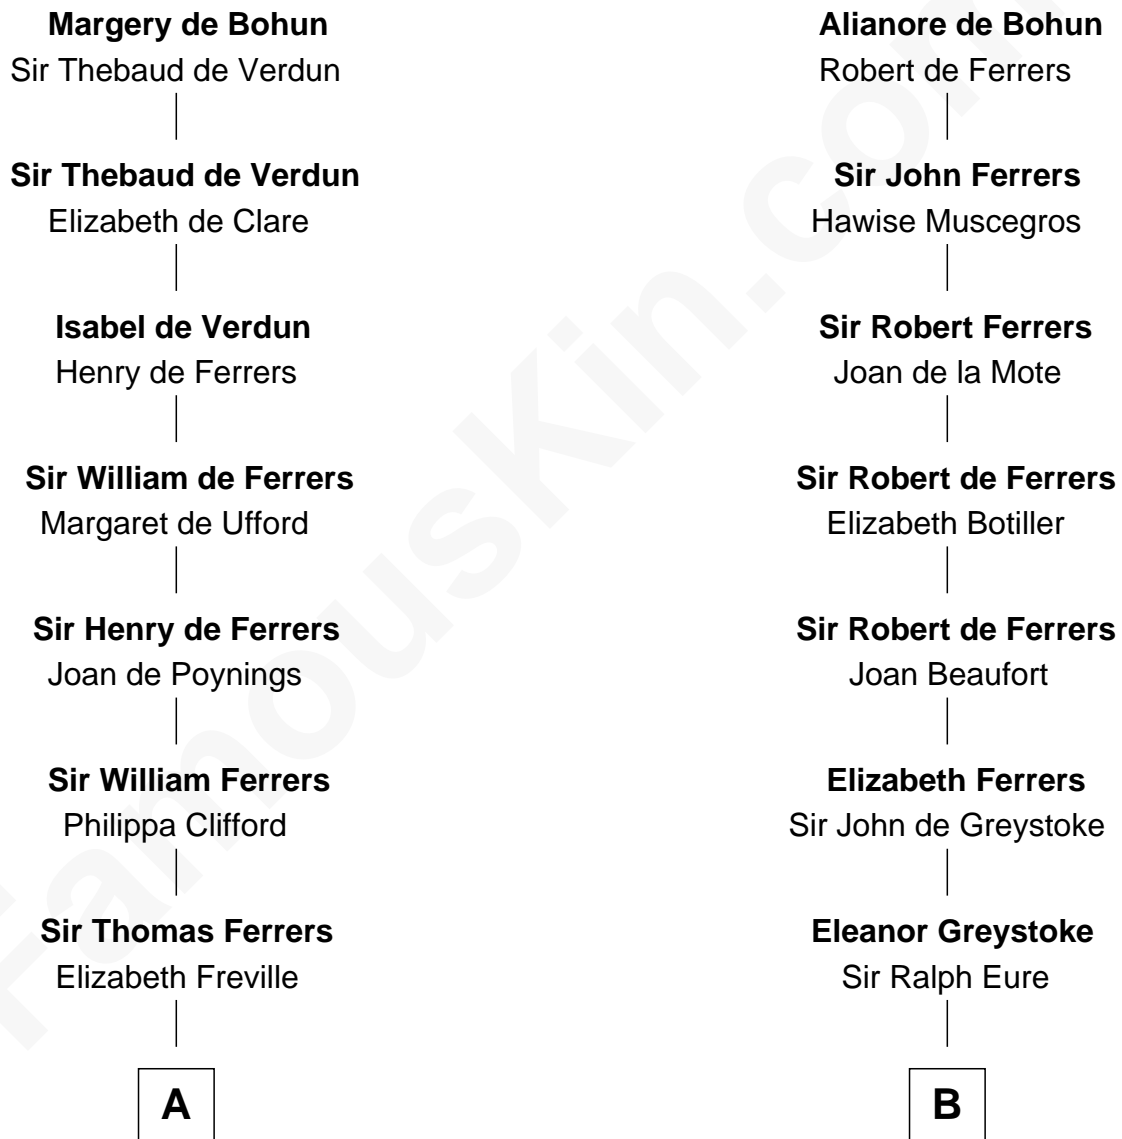

FamousKin.com Relationship Chart of

Susan B. Anthony

Women's Rights Advocate

19th cousin 2 times removed of

William Howard Taft

27th U.S. President

Sir Humphrey de Bohun

Eleanor de Braiose