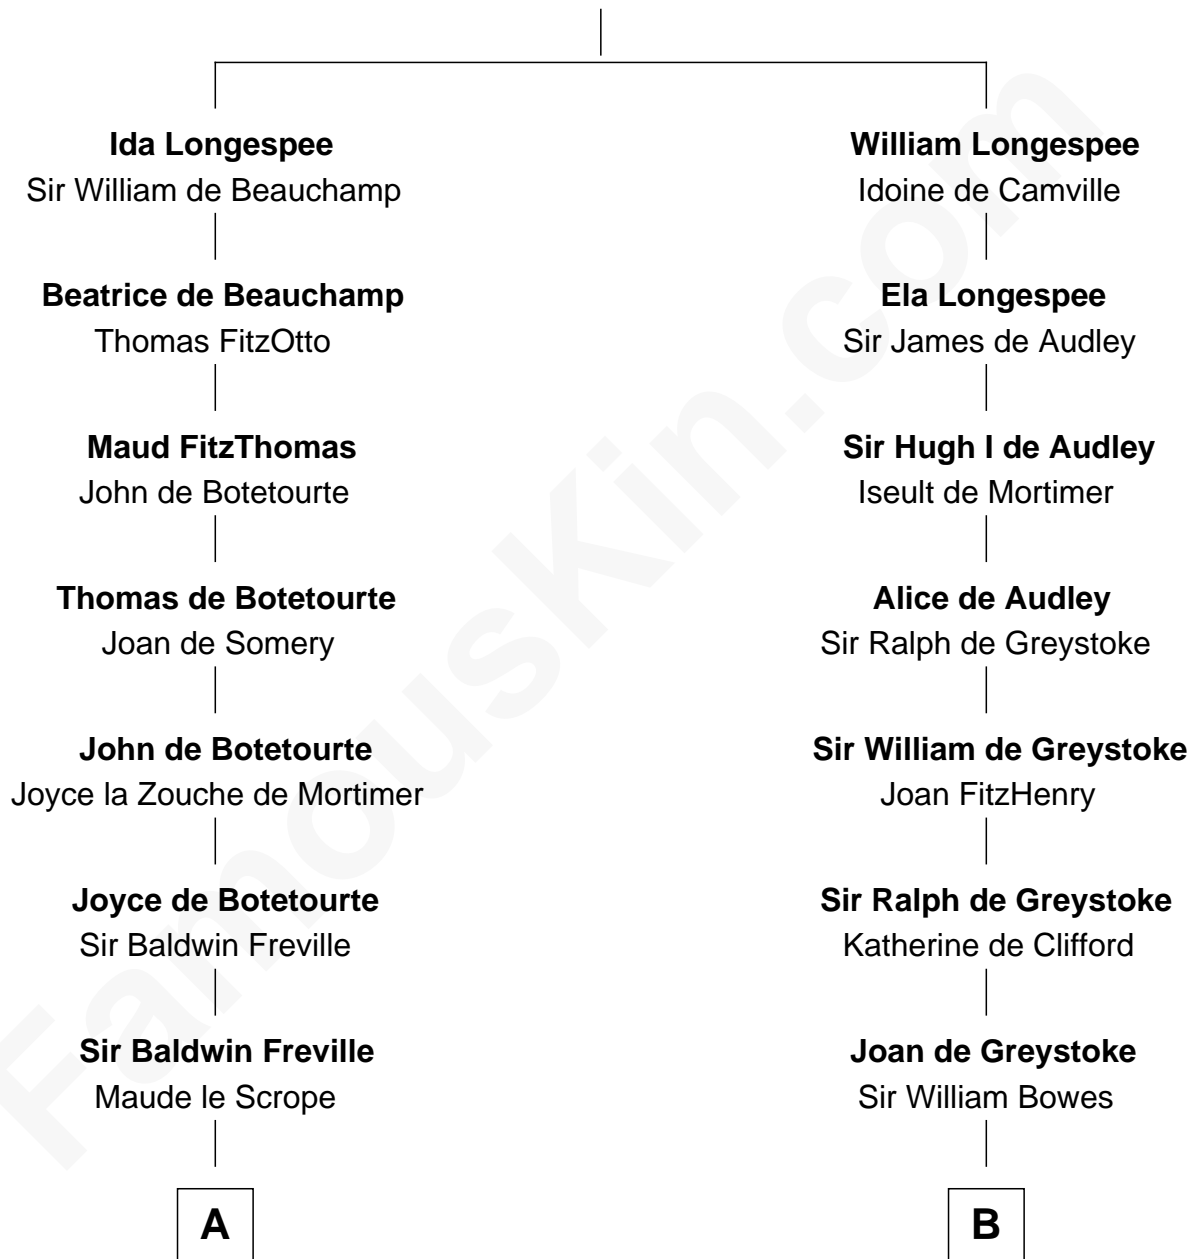

# FamousKin.com Relationship Chart of

**Susan B. Anthony**

*Women's Rights Advocate*

20th cousin 1 time removed of

**William Howard Taft**

*27th U.S. President*

**Sir William Longespee**

Ela of Salisbury

**C**

**Judith Hicks**  
David Anthony

**Humphrey Anthony**  
Hannah Lapham

**Daniel Anthony**  
Lucy Read

**Susan B. Anthony**  
*Women's Rights Advocate*

**D**

**Abner Rawson**  
Mary Allen

**Rhoda Rawson**  
Aaron Taft

**Peter Rawson Taft**  
Sylvia Howard

**Alphonso Taft**  
Louisa Maria Torrey

**William Howard Taft**  
*27th U.S. President*