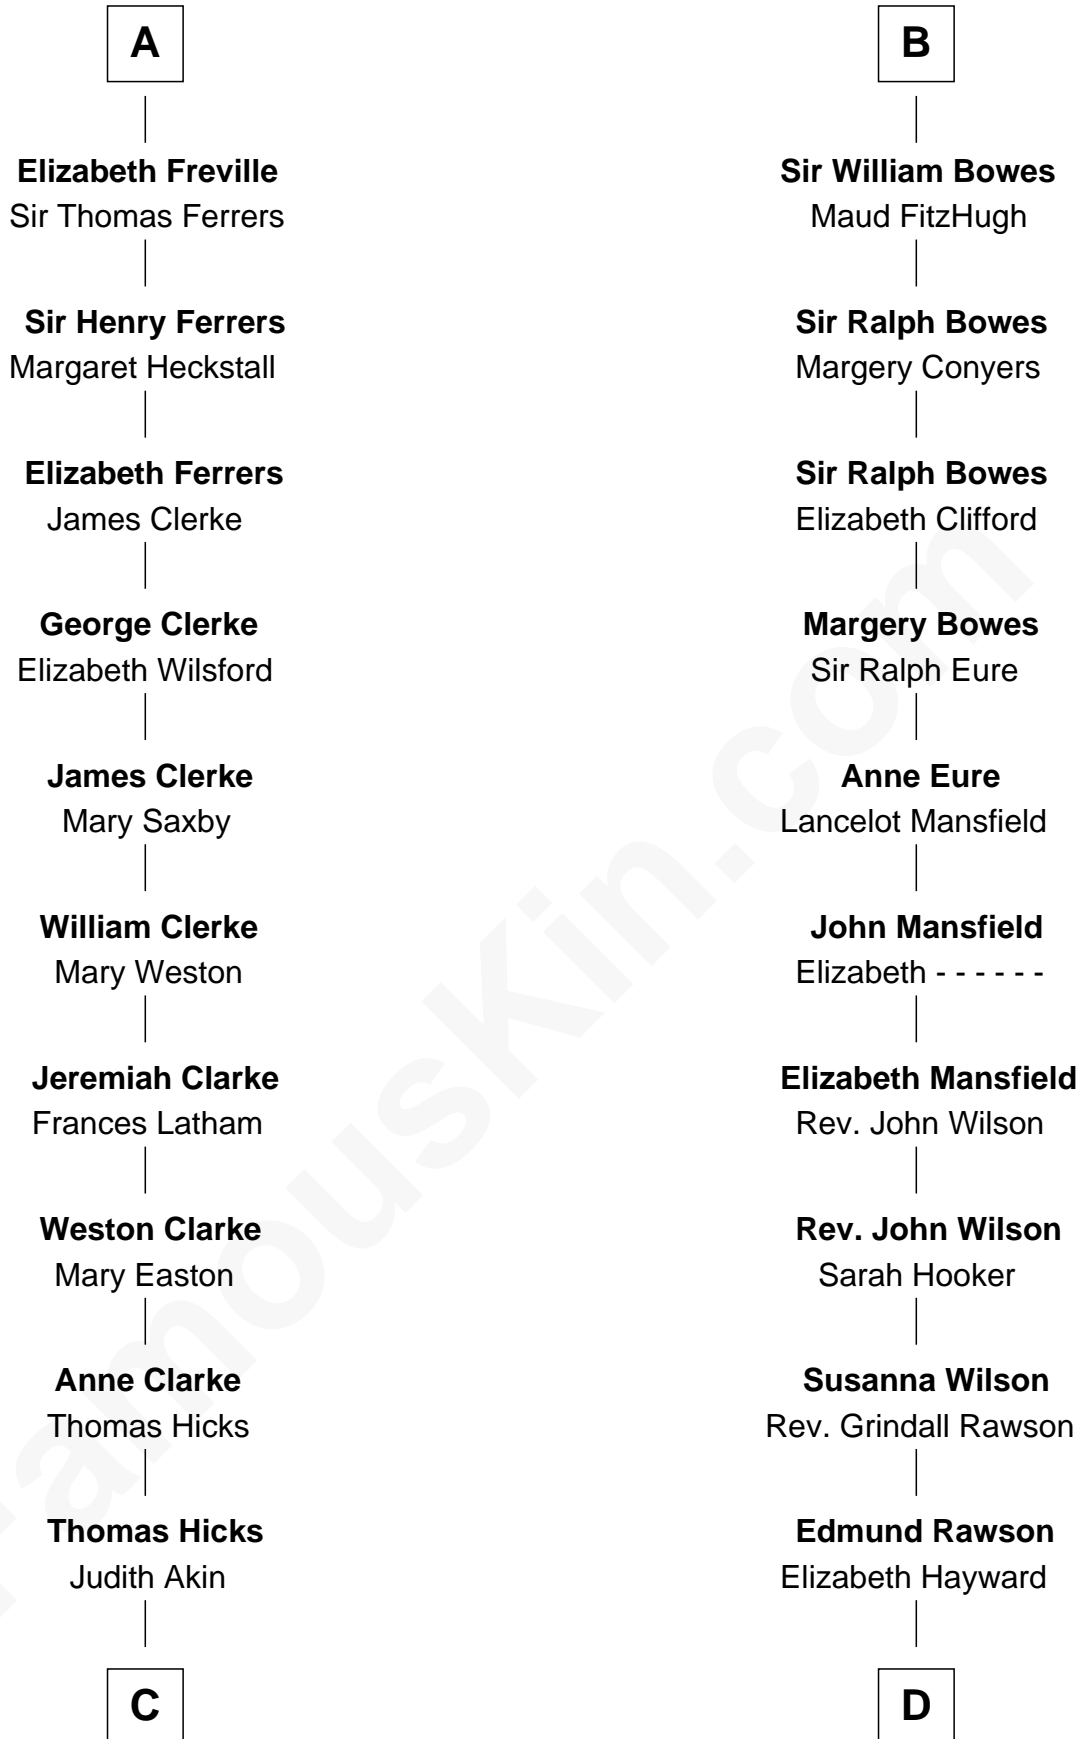

# FamousKin.com Relationship Chart of

**Susan B. Anthony**

*Women's Rights Advocate*

20th cousin 1 time removed of

**William Howard Taft**

*27th U.S. President*

**Sir William Longespee**

Ela of Salisbury

**C**

**Judith Hicks**  
David Anthony

**Humphrey Anthony**  
Hannah Lapham

**Daniel Anthony**  
Lucy Read

**Susan B. Anthony**  
*Women's Rights Advocate*

**D**

**Abner Rawson**  
Mary Allen

**Rhoda Rawson**  
Aaron Taft

**Peter Rawson Taft**  
Sylvia Howard

**Alphonso Taft**  
Louisa Maria Torrey

**William Howard Taft**  
*27th U.S. President*