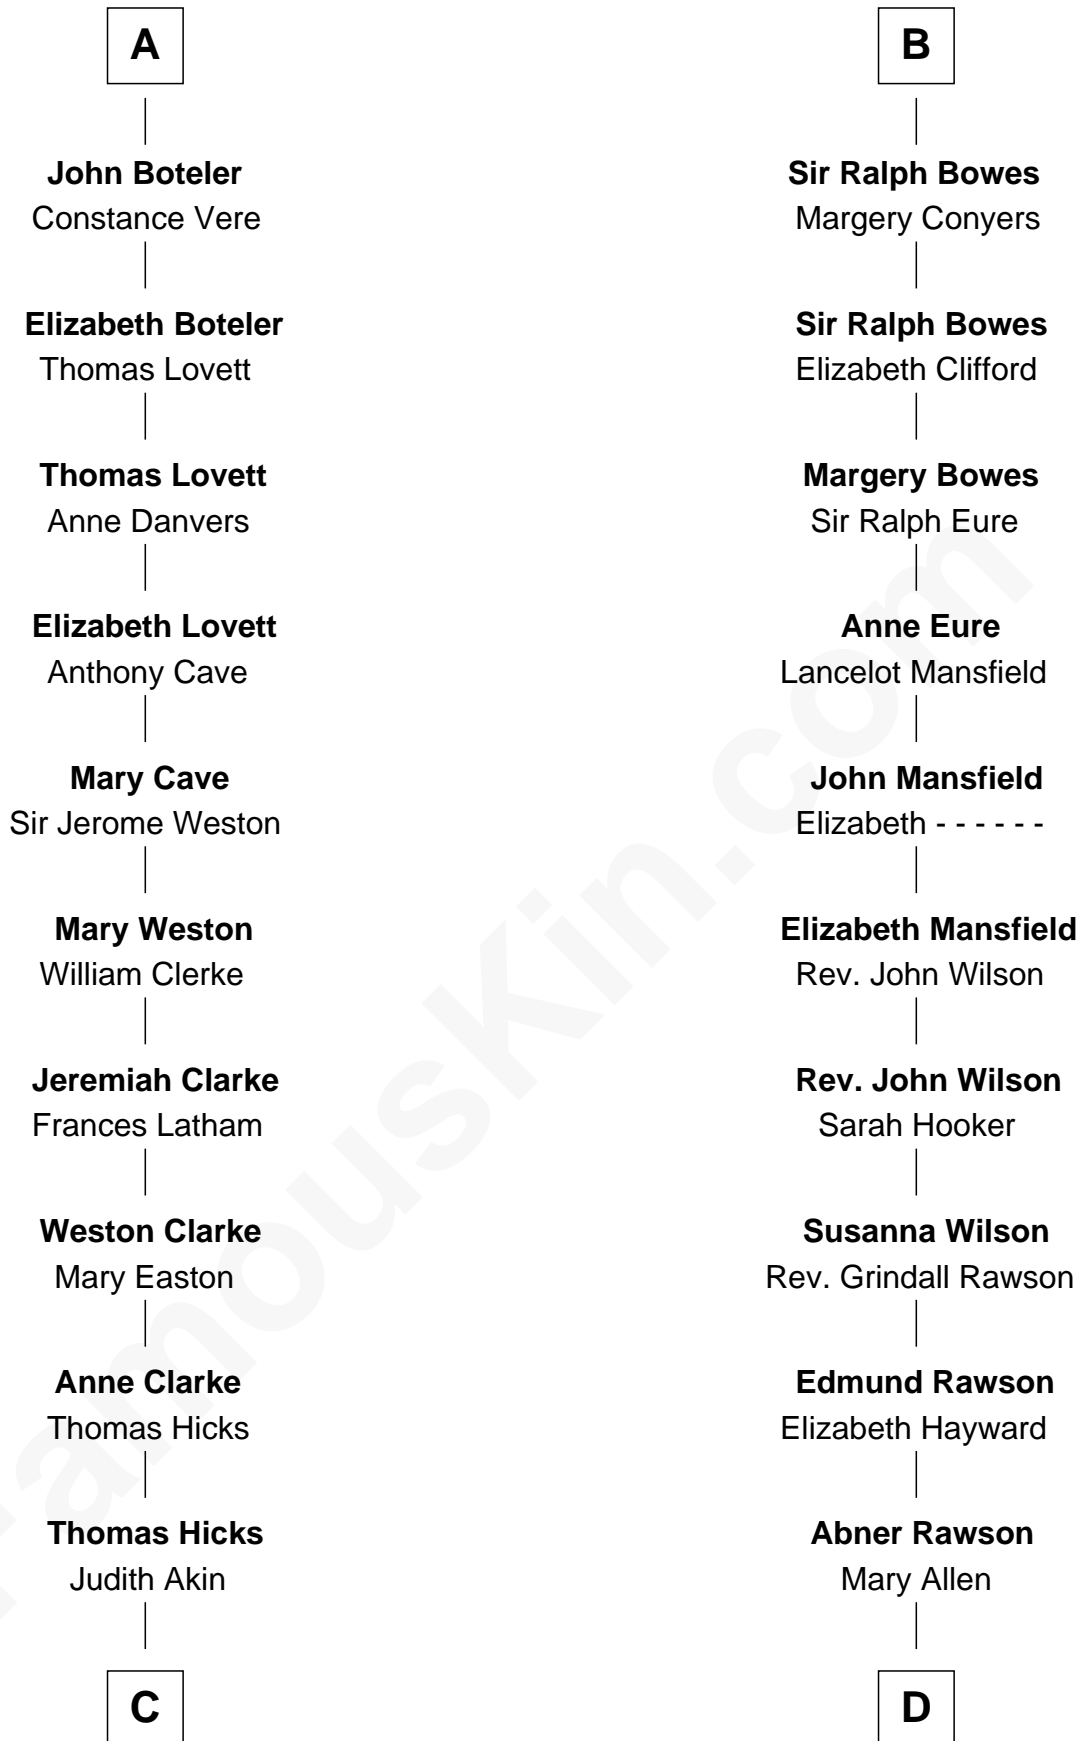

FamousKin.com Relationship Chart of

Susan B. Anthony

Women's Rights Advocate

20th cousin of

William Howard Taft

27th U.S. President

Sir William de Cantilupe

Eve de Braiose

Philip Boteler
Isabel Willoughby

A

Milicent de Cantilupe
Eudo la Zouche

Eve la Zouche
Sir Maurice de Berkeley

Isabel de Berkeley
Sir Robert de Clifford

Sir Roger de Clifford
Maud de Beauchamp

Katherine de Clifford
Sir Ralph de Greystoke

Joan de Greystoke
Sir William Bowes

Sir William Bowes
Maud FitzHugh

B

C

Judith Hicks
David Anthony

Humphrey Anthony
Hannah Lapham

Daniel Anthony
Lucy Read

Susan B. Anthony
Women's Rights Advocate

D

Rhoda Rawson
Aaron Taft

Peter Rawson Taft
Sylvia Howard

Alphonso Taft
Louisa Maria Torrey

William Howard Taft
27th U.S. President