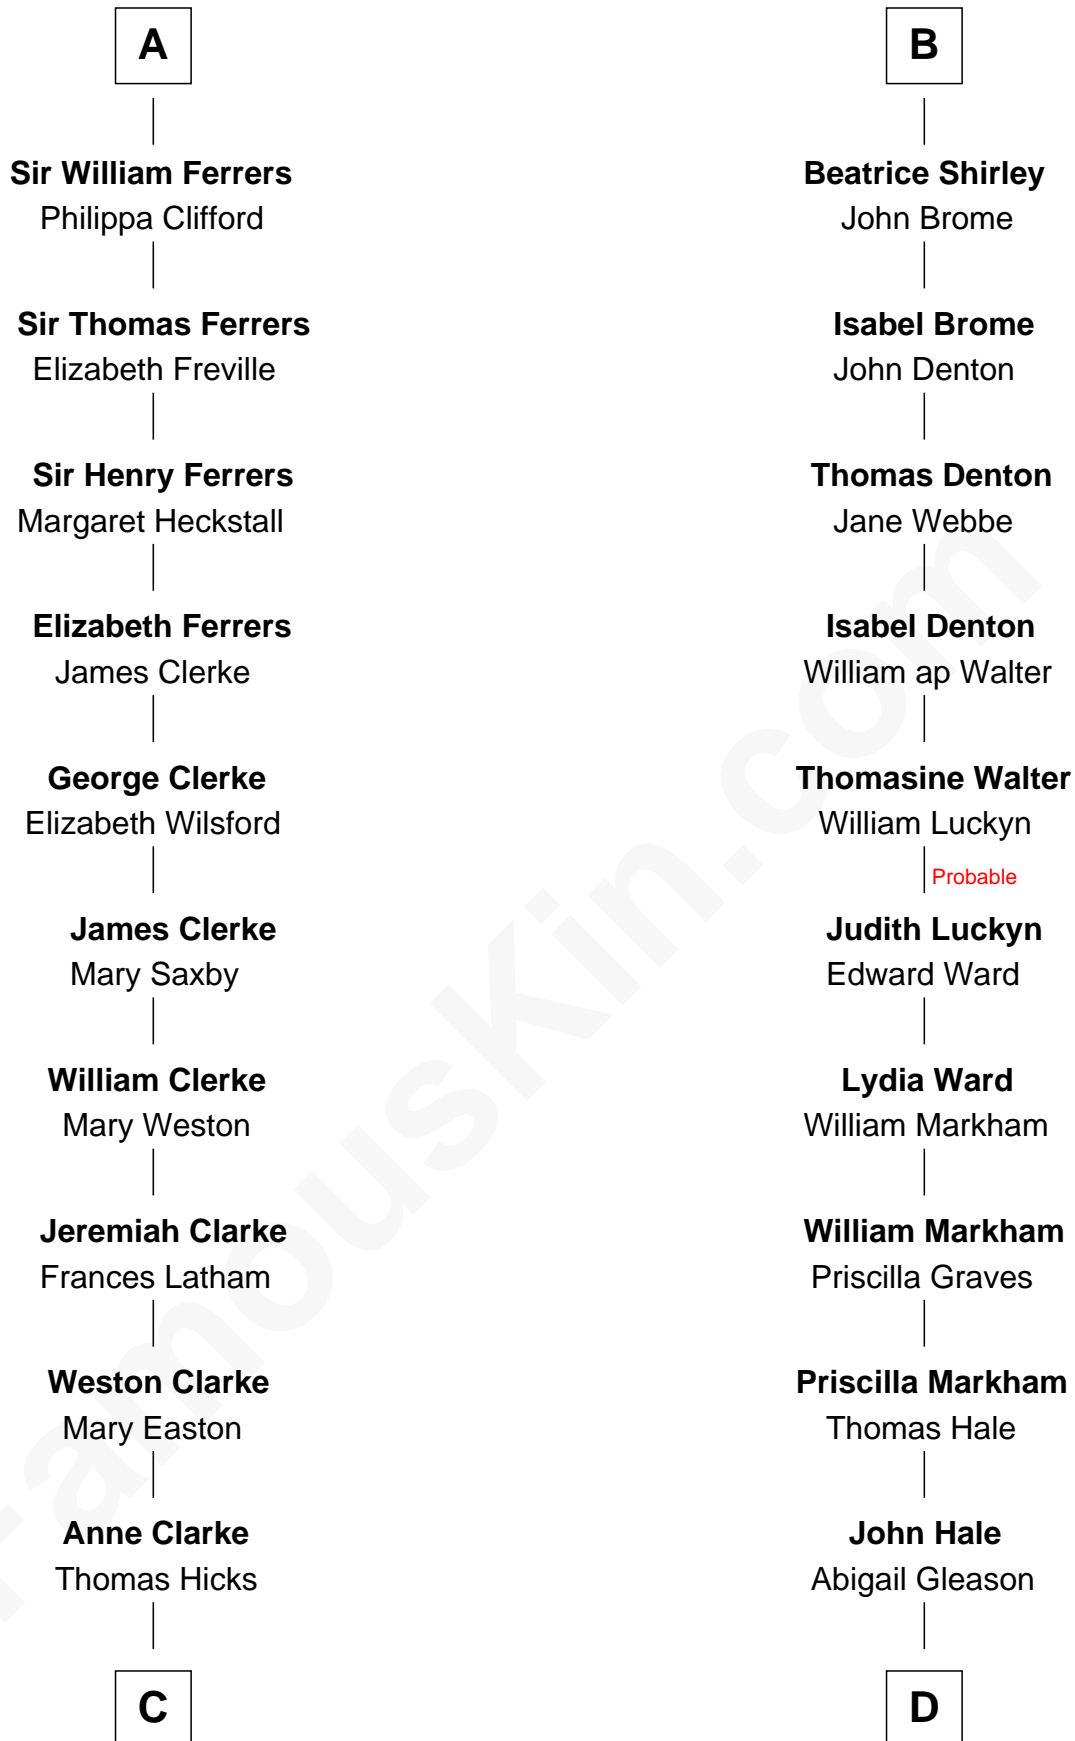

# FamousKin.com Relationship Chart of

**Susan B. Anthony**

*Women's Rights Advocate*

21st cousin of

**Rutherford B. Hayes**

*19th U.S. President*

**John, King of England**

Isabelle of Angoulême

-----

**Sir Richard of Cornwall**

Joan -----

**Joan of Cornwall**

Sir John Howard

**Sir John Howard**

Alice de Bois

**Joan Howard**

Sir Peter de Brewes

**Beatrice Brewes**

Sir Hugh Shirley

**Sir Ralph Shirley**

Joan Basset

**B**

**C**

**Thomas Hicks**  
Judith Akin

**Judith Hicks**  
David Anthony

**Humphrey Anthony**  
Hannah Lapham

**Daniel Anthony**  
Lucy Read

**Susan B. Anthony**  
*Women's Rights Advocate*

**D**

**Abigail Hale**  
Isaac Chandler

**Abigail Chandler**  
Israel Smith