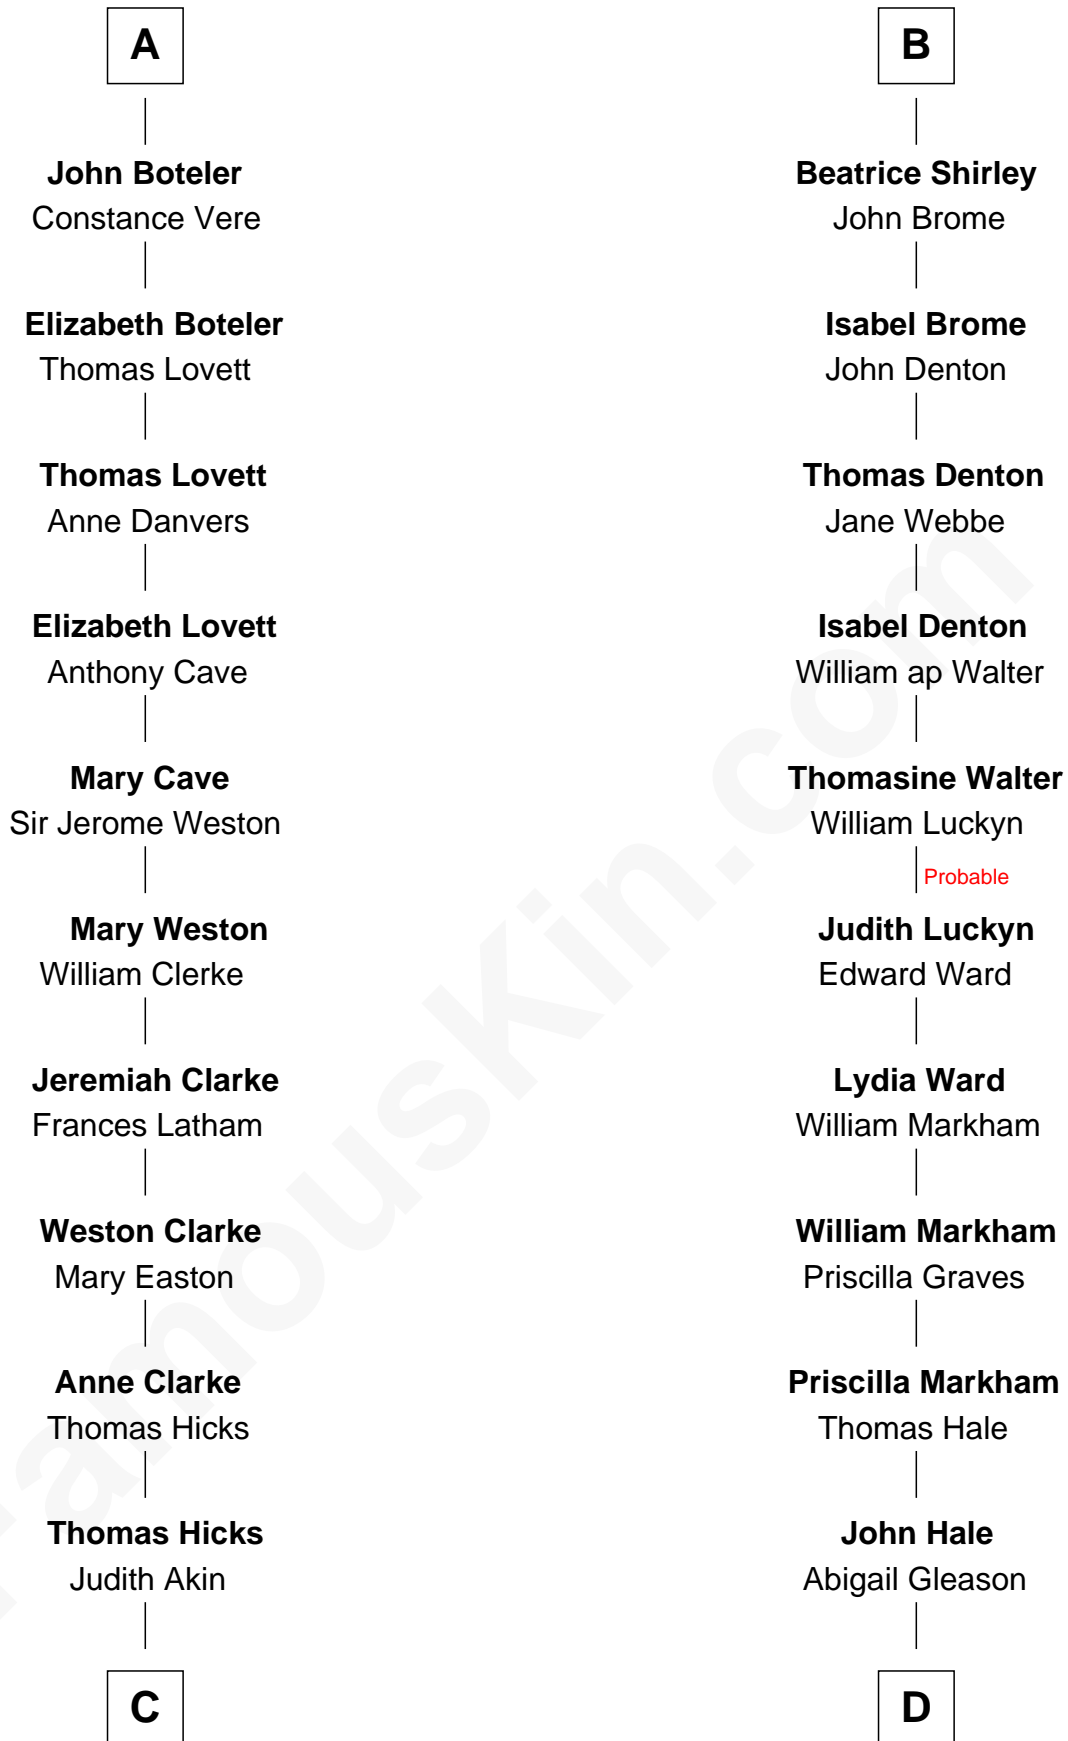

FamousKin.com Relationship Chart of

Susan B. Anthony

Women's Rights Advocate

20th cousin 1 time removed of

Rutherford B. Hayes

19th U.S. President

Isabelle of Angoulême

*with husband
Hugh X de Lusignan*

Richard Plantagenet

Sir Richard of Cornwall

Joan -----

Joan of Cornwall

Sir John Howard

Sir John Howard

Alice de Bois

Joan Howard

Sir Peter de Brewes

Beatrice Brewes

Sir Hugh Shirley

Sir Ralph Shirley

Joan Basset

B

C

Judith Hicks
David Anthony

Humphrey Anthony
Hannah Lapham

Daniel Anthony
Lucy Read

Susan B. Anthony
Women's Rights Advocate

D

Abigail Hale
Isaac Chandler

Abigail Chandler
Israel Smith

Chloe Smith
Rutherford Hayes

Rutherford Hayes
Sophia Birchard