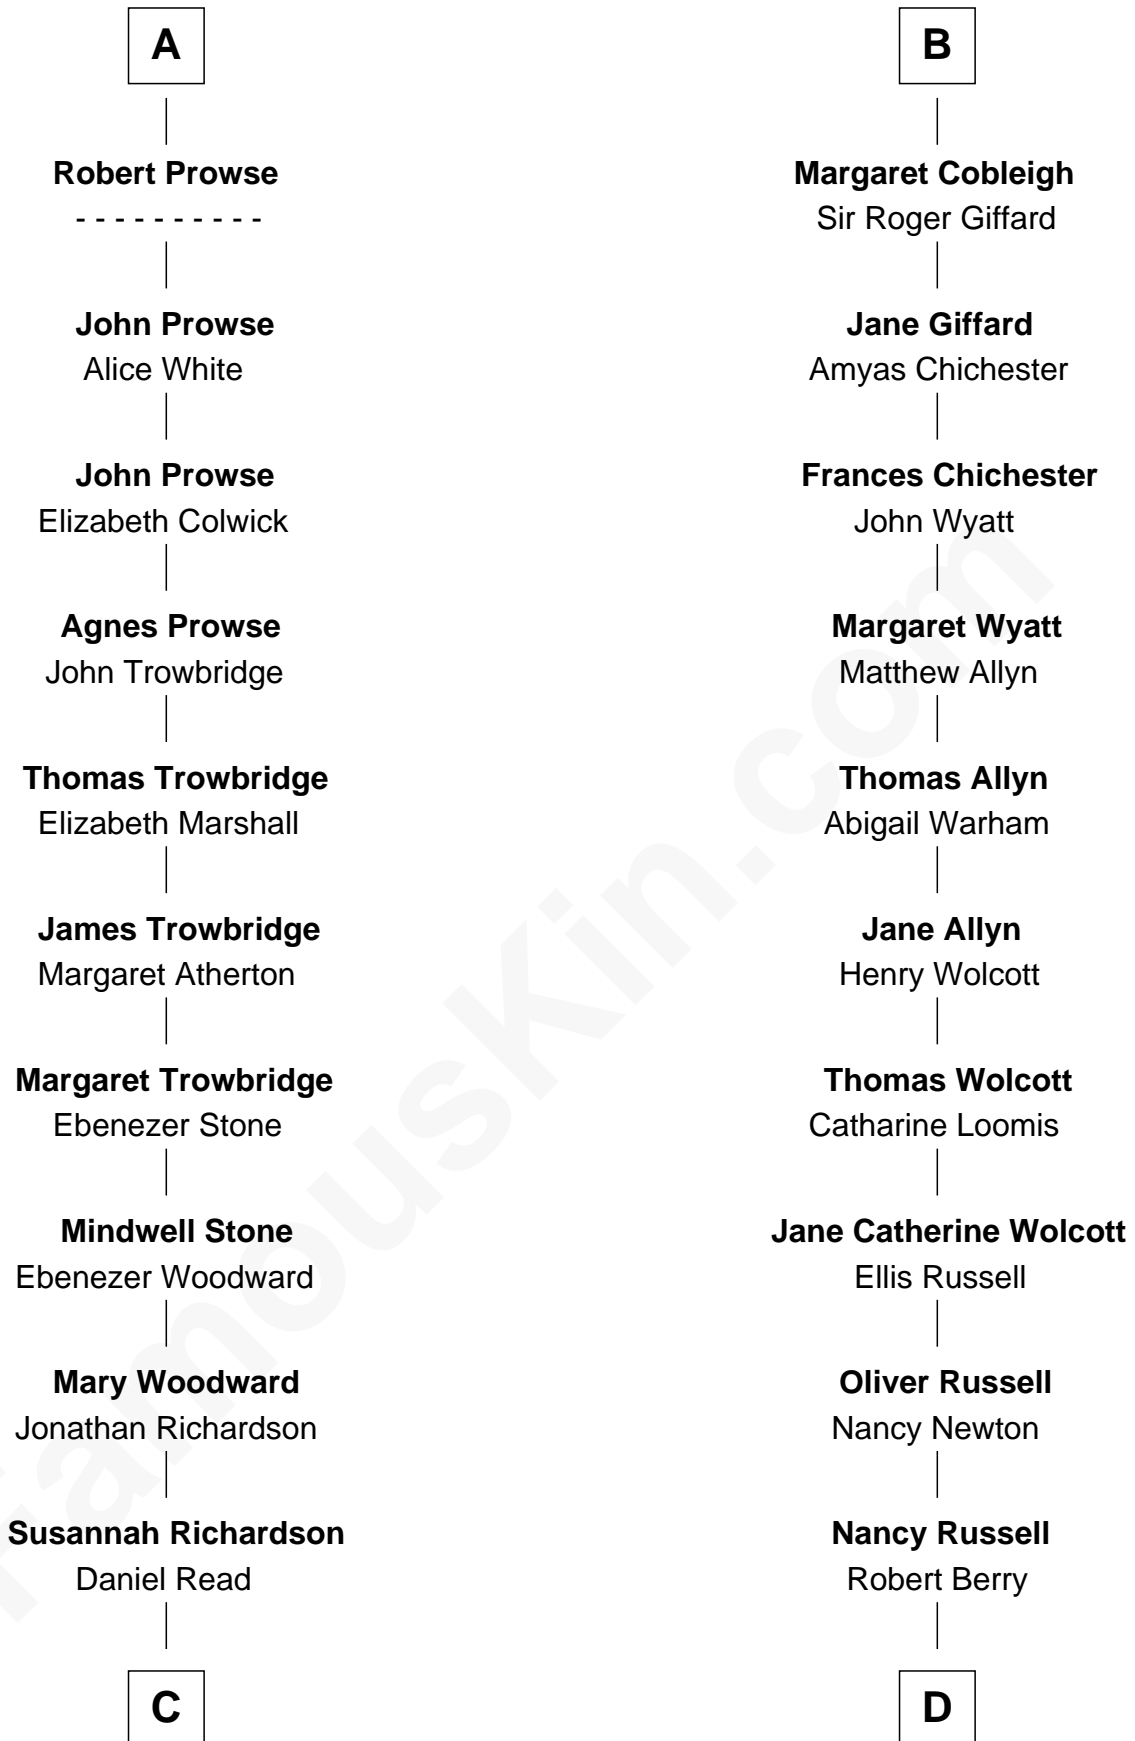

# FamousKin.com Relationship Chart of

**Susan B. Anthony**

*Women's Rights Advocate*

18th cousin 3 times removed of

**Mitt Romney**

*70th Governor of Massachusetts*

**Sir Humphrey de Beauchamp**

Sibyl Oliver

Joan - - - - -

**Sir John Beauchamp**

Margaret Whalesburgh

**Elizabeth Beauchamp**

William Fortescue

**William Fortescue**

Matilda Falwell

**John Fortescue**

Joan Prutteston

**William Fortescue**

Elizabeth Champernowne

**Jane Fortescue**

John Cobleigh

**B**

**C**

**Lucy Read**  
Daniel Anthony

**Susan B. Anthony**  
*Women's Rights Advocate*

**D**

**Robert Berry**  
Elnora Lucretia Warner

**Rosetta Mary Berry**  
Charles Edward Robison

**Alma Luella Robison**  
Harold Arundel LaFount

**Lenore Emily LaFount**  
George Wilcken Romney