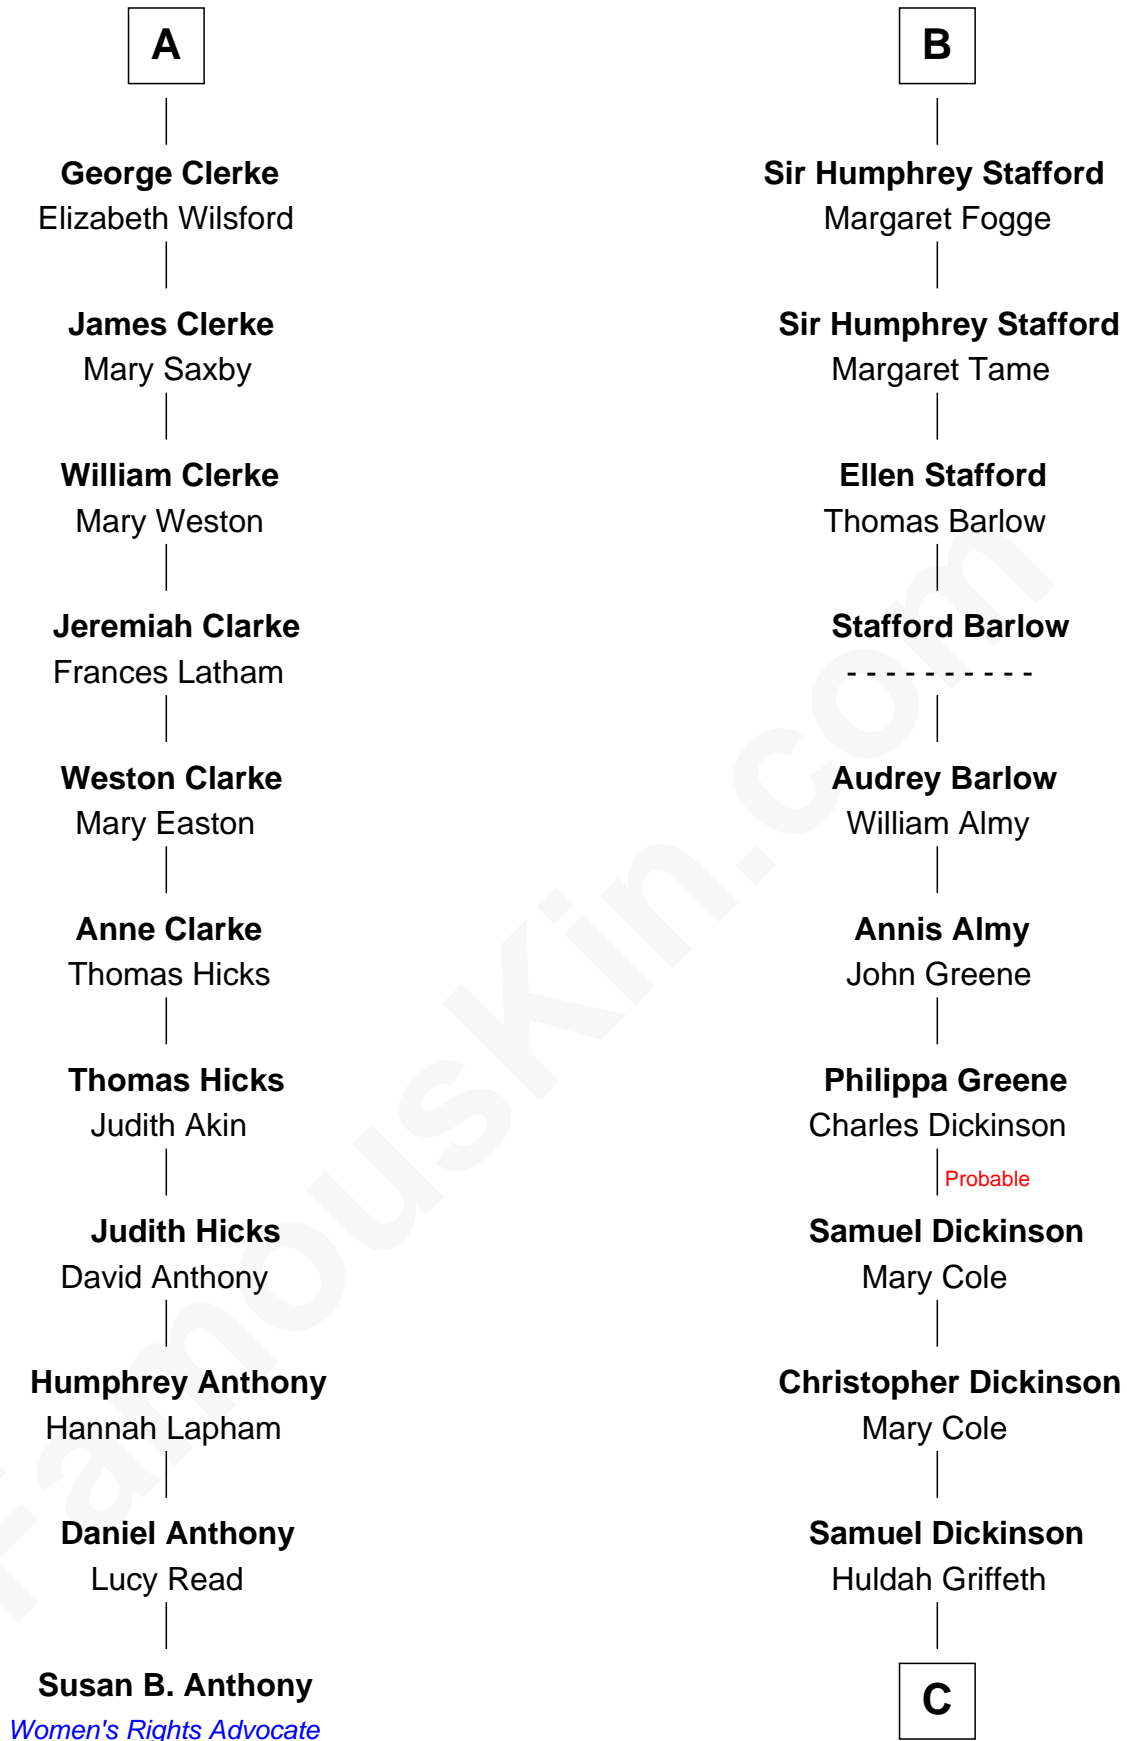

FamousKin.com Relationship Chart of

Susan B. Anthony

Women's Rights Advocate

17th cousin 4 times removed of

George Romney

43rd Governor of Michigan

John de Botetourte

Maud FitzThomas

Thomas de Botetourte

Joan de Somery

John de Botetourte

Joyce la Zouche de Mortimer

Joyce de Botetourte

Sir Baldwin Freville

Sir Baldwin Freville

Maude le Scrope

Elizabeth Burdet

Sir Humphrey Stafford

Eleanor Aylesbury

Humphrey Stafford

Katherine Fray

B

C

Charity Dickinson

Jared Pratt

Parley Parker Pratt

Mary Woods

Helaman Pratt

Anna Johanna Dorothy Wilcken

Anna Amelia Pratt

Gaskell Samuel Romney

George Romney