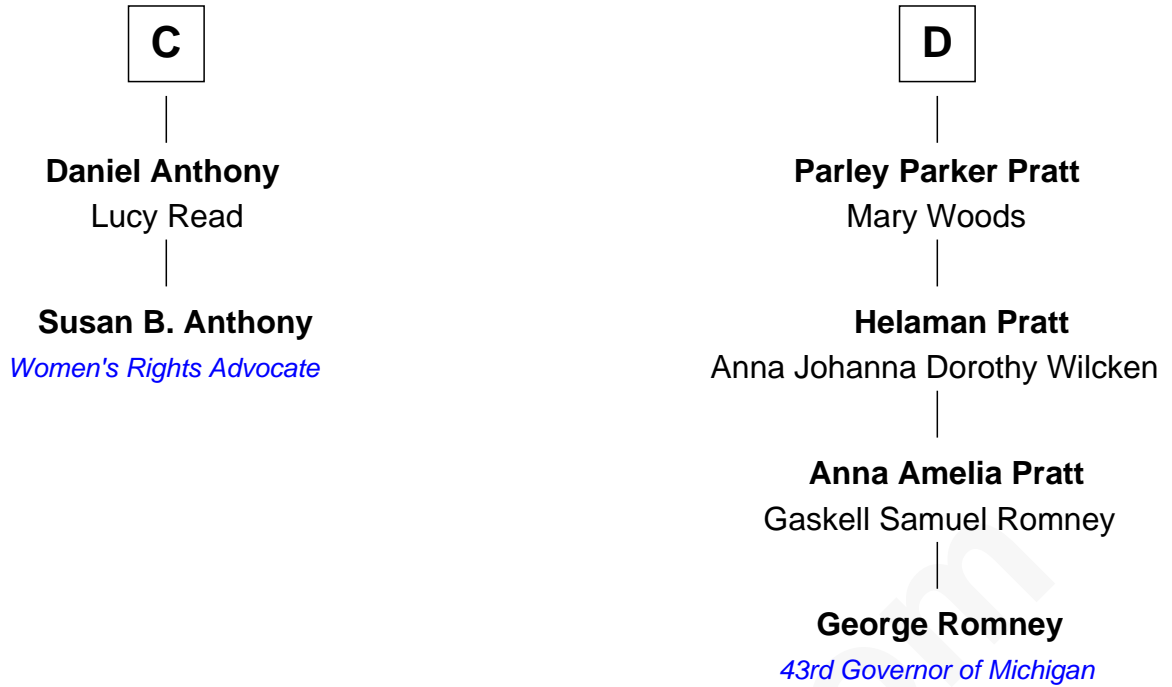

## Relationship Chart of

**Susan B. Anthony**

*Women's Rights Advocate*

18th cousin 2 times removed of

**George Romney**

*43rd Governor of Michigan*

**Hugh le Despencer**

Eleanor de Clare

**Anne Pashley**

Edward Tyrrell

**Philippa Tyrrell**

Thomas Cornwallis

**Sir William Cornwallis**

Elizabeth Stanford

**A**

**Sir Edward le Despencer**

Anne de Ferrers

**Edward Despencer**

Elizabeth Burghersh

**Margaret Despencer**

Robert de Ferrers

**Phillippa Ferrers**

Sir Thomas Greene

**Elizabeth Greene**

William Raleigh

**Sir Edward Raleigh**

Margaret Verney

**Sir Edward Raleigh**

Anne Chamberlayne

**B**

FamousKin.com