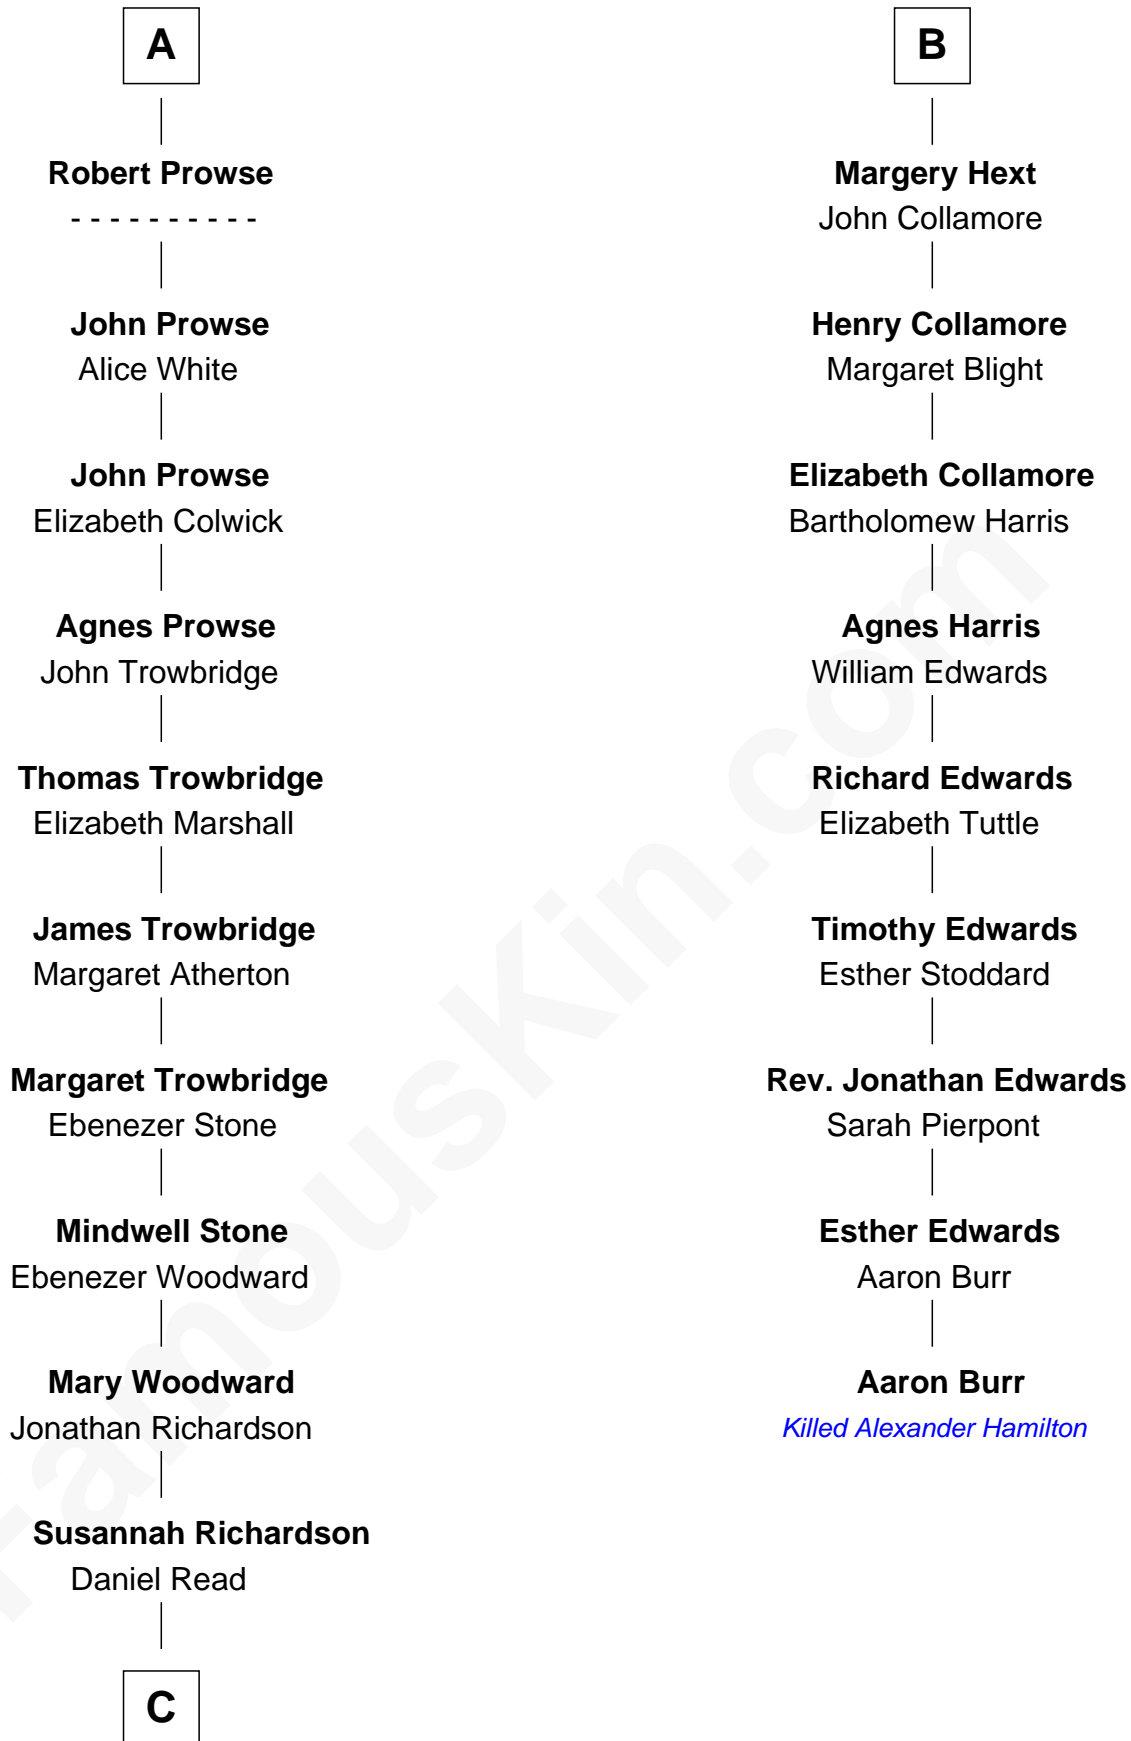

# FamousKin.com Relationship Chart of

**Susan B. Anthony**

*Women's Rights Advocate*

15th cousin 3 times removed of

**Aaron Burr**

*Killed Alexander Hamilton*

**Sir Humphrey de Beauchamp**

Sibyl Oliver

Joan - - - - -

**Sir John Beauchamp**

Margaret Whalesburgh

**Elizabeth Beauchamp**

William Fortescue

**William Fortescue**

Matilda Falwell

**John Fortescue**

Joan Prutteston

**Joane Fortescue**

Thomas Hext

**Thomas Hext**

Wilmot Poyntz

**B**

**C**

—  
**Lucy Read**  
Daniel Anthony

—  
**Susan B. Anthony**  
*Women's Rights Advocate*

FamousKin.com