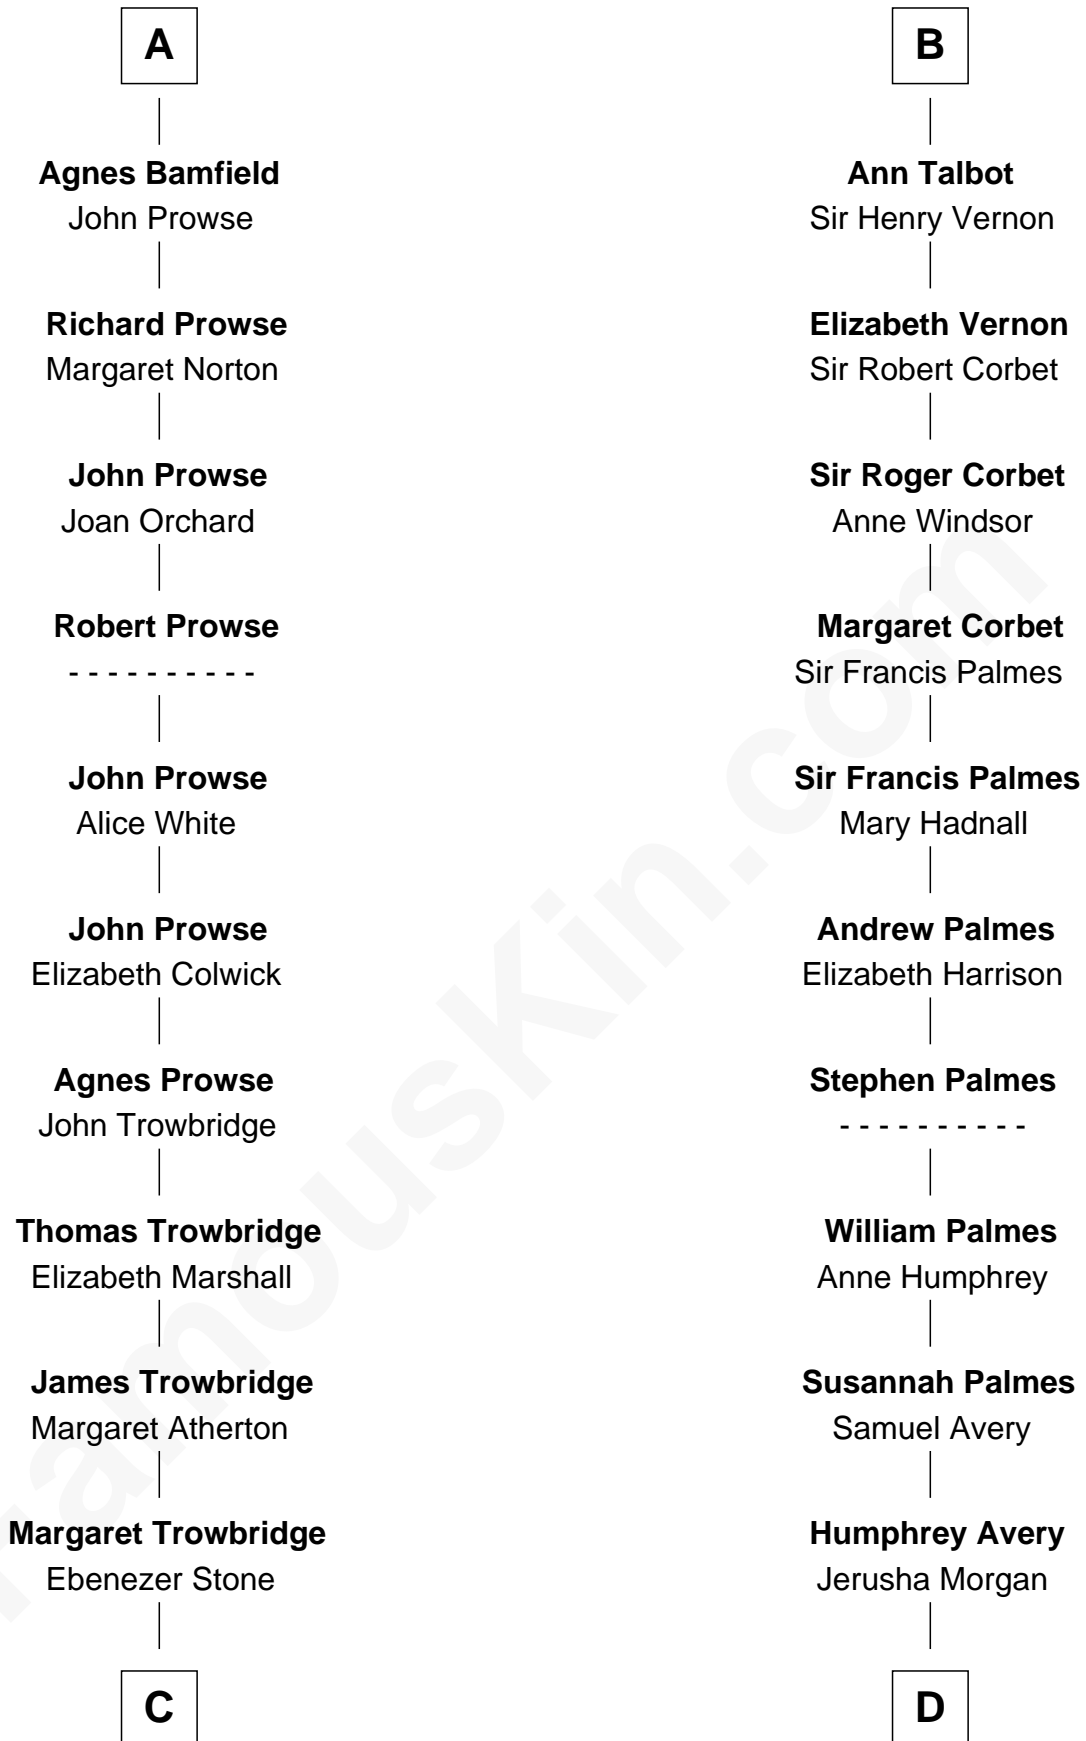

FamousKin.com Relationship Chart of

Susan B. Anthony

Women's Rights Advocate

21st cousin of

John D. Rockefeller

Founder of the Standard Oil Company

Sir Geoffrey FitzPiers

Aveline de Clare

C

Mindwell Stone
Ebenezer Woodward

Mary Woodward
Jonathan Richardson

Susannah Richardson
Daniel Read

Lucy Read
Daniel Anthony

Susan B. Anthony
Women's Rights Advocate

D

Solomon Avery
Hannah Punderson