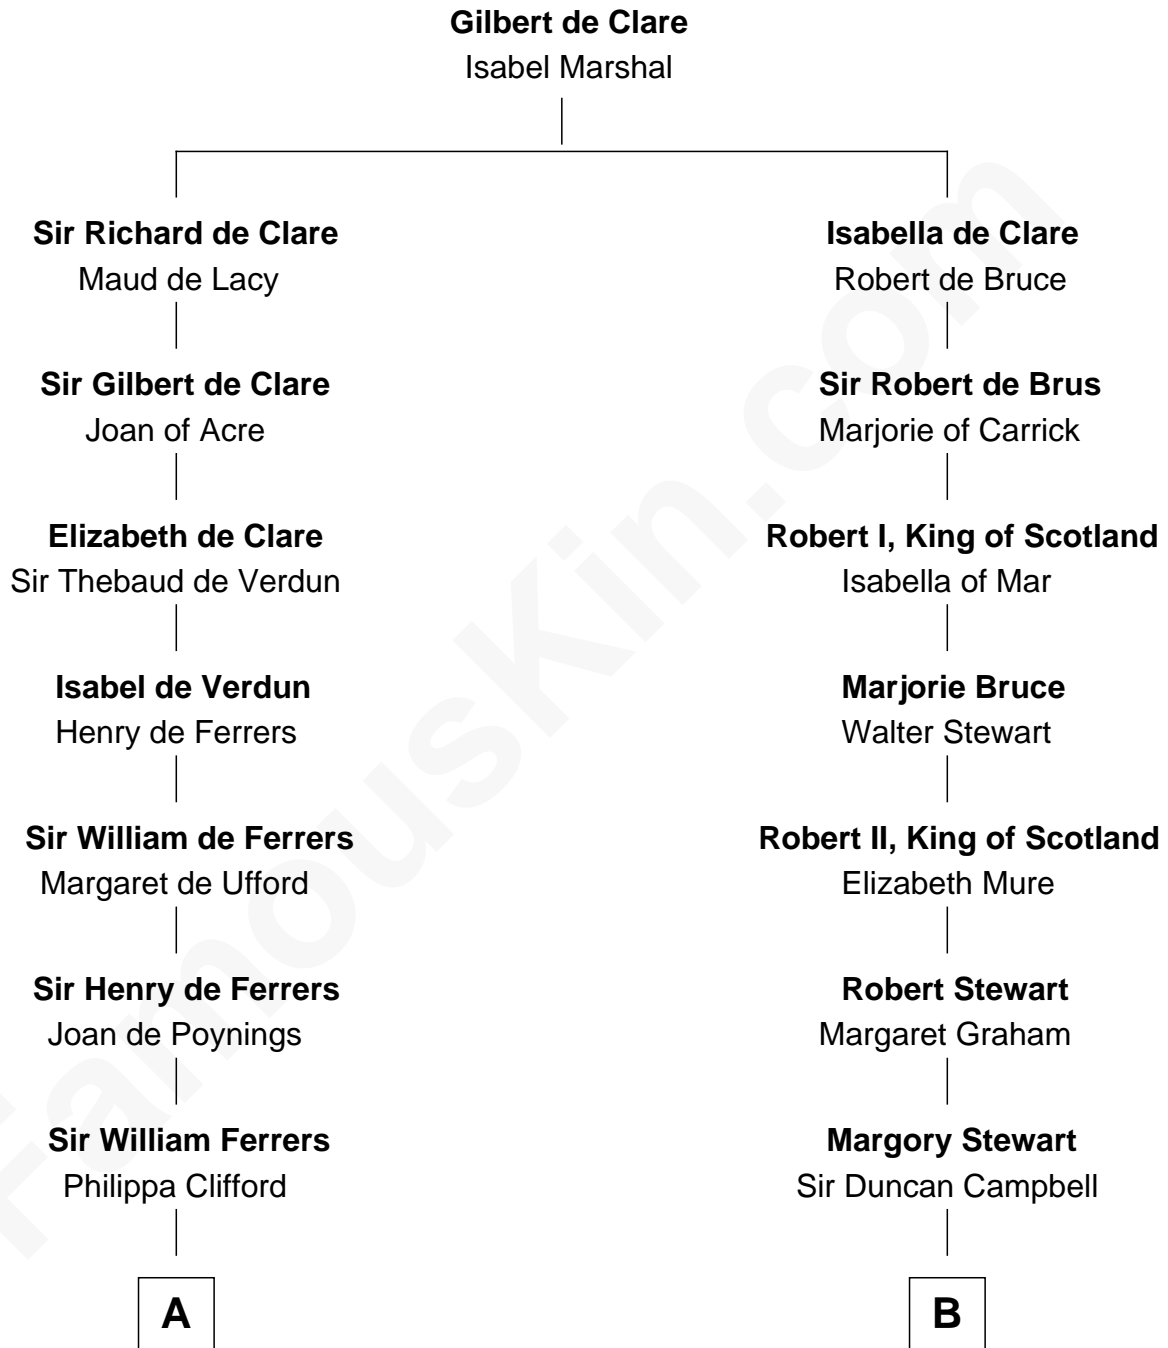

FamousKin.com

Relationship Chart of

Susan B. Anthony

Women's Rights Advocate

20th cousin 1 time removed of

Emily Post

American Author on Etiquette