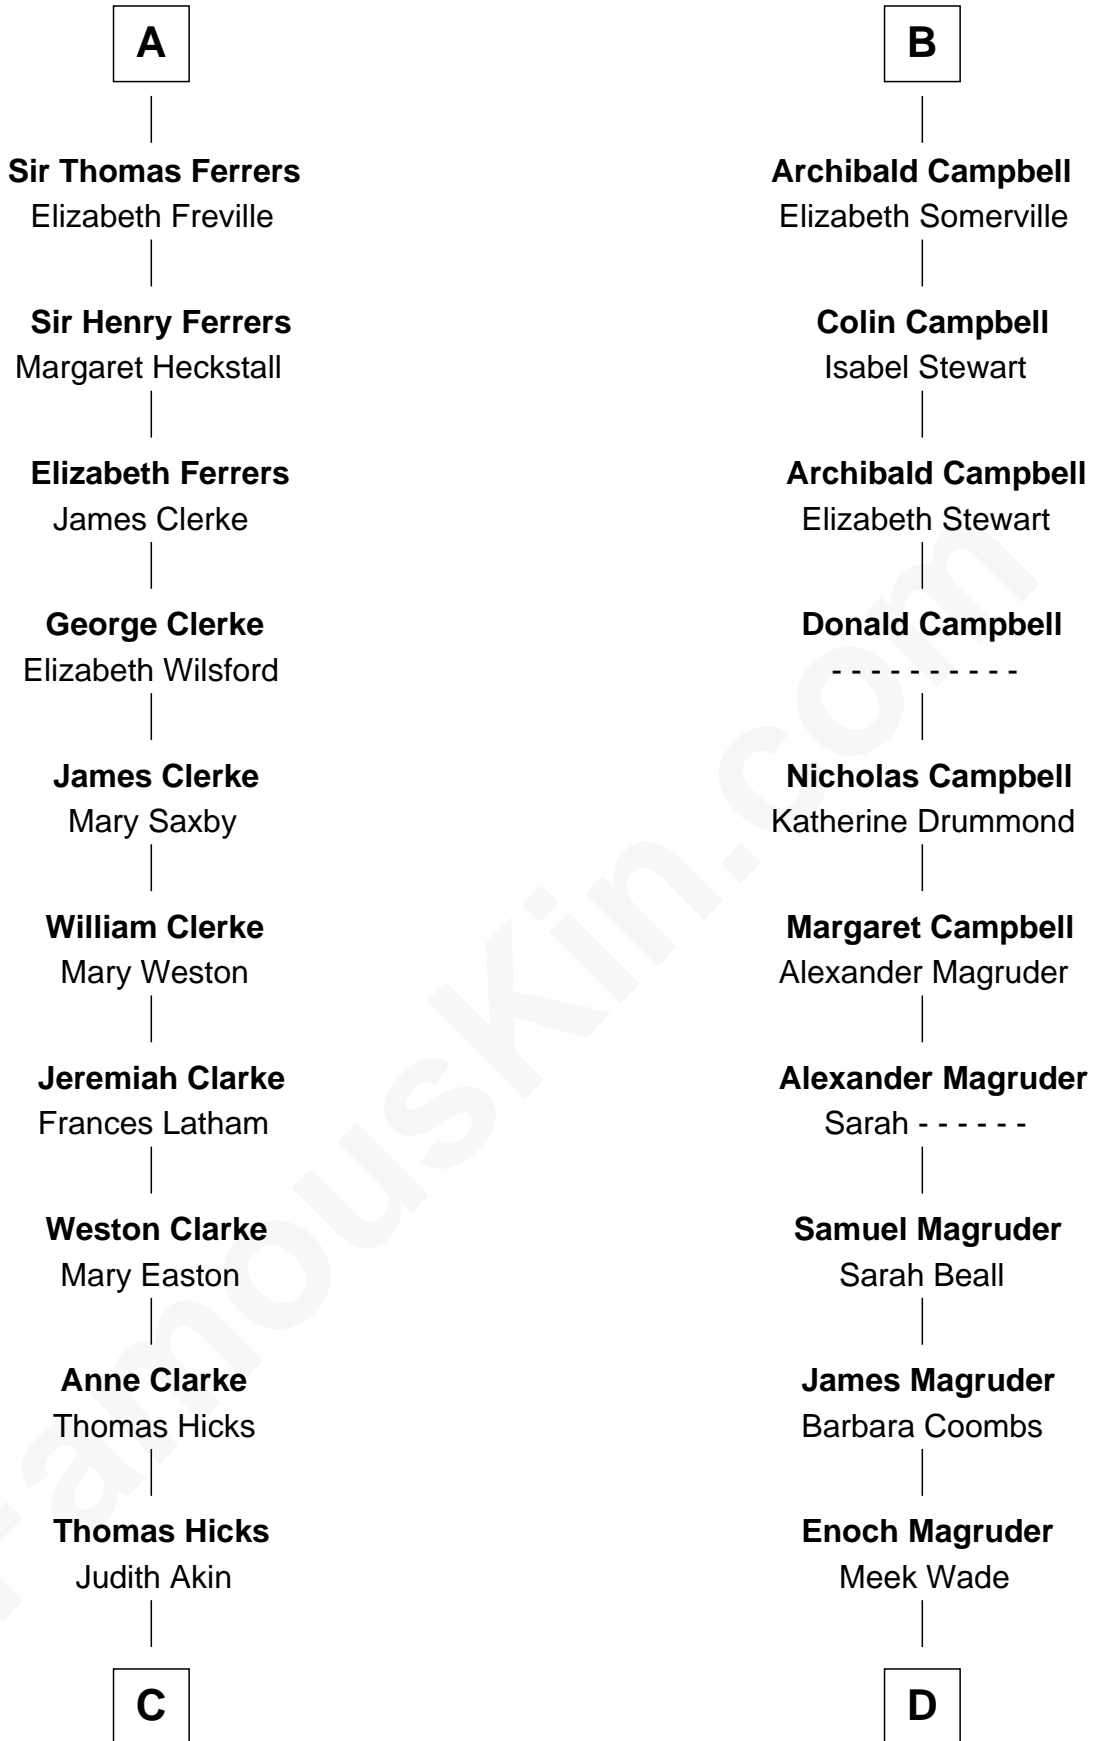

## Relationship Chart of

### Susan B. Anthony

*Women's Rights Advocate*

20th cousin 1 time removed of

### Emily Post

*American Author on Etiquette*

**C**

**Judith Hicks**  
David Anthony

**Humphrey Anthony**  
Hannah Lapham

**Daniel Anthony**  
Lucy Read

**Susan B. Anthony**  
*Women's Rights Advocate*

**D**