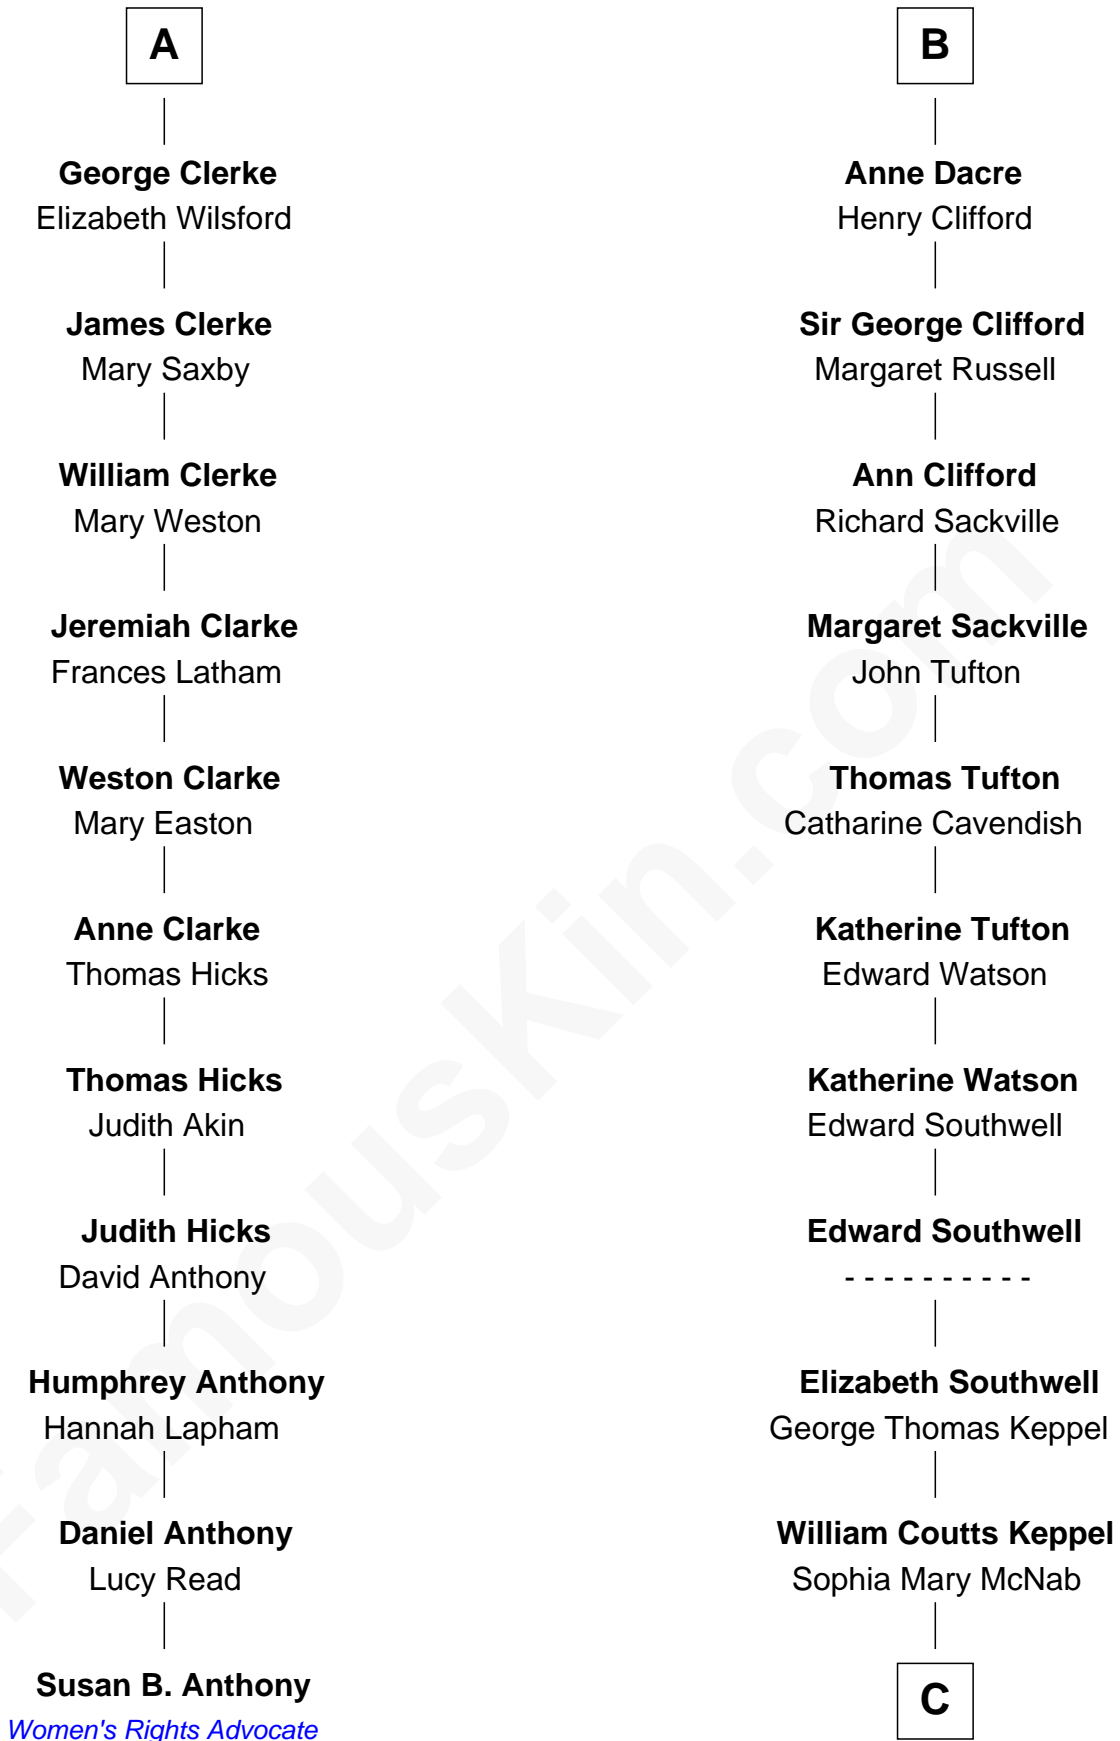

FamousKin.com Relationship Chart of

Susan B. Anthony

Women's Rights Advocate

17th cousin 3 times removed of

Camilla Parker Bowles

Queen Consort of the United Kingdom

John de Botetourte

Maud FitzThomas

Thomas de Botetourte

Joan de Somery

John de Botetourte

Joyce la Zouche de Mortimer

Joyce de Botetourte

Sir Baldwin Freville

Sir Baldwin Freville

Maude le Scrope

Katherine Neville

Anne Hastings

Sir George Talbot

Elizabeth Talbot

William Dacre

B

C

George Keppel