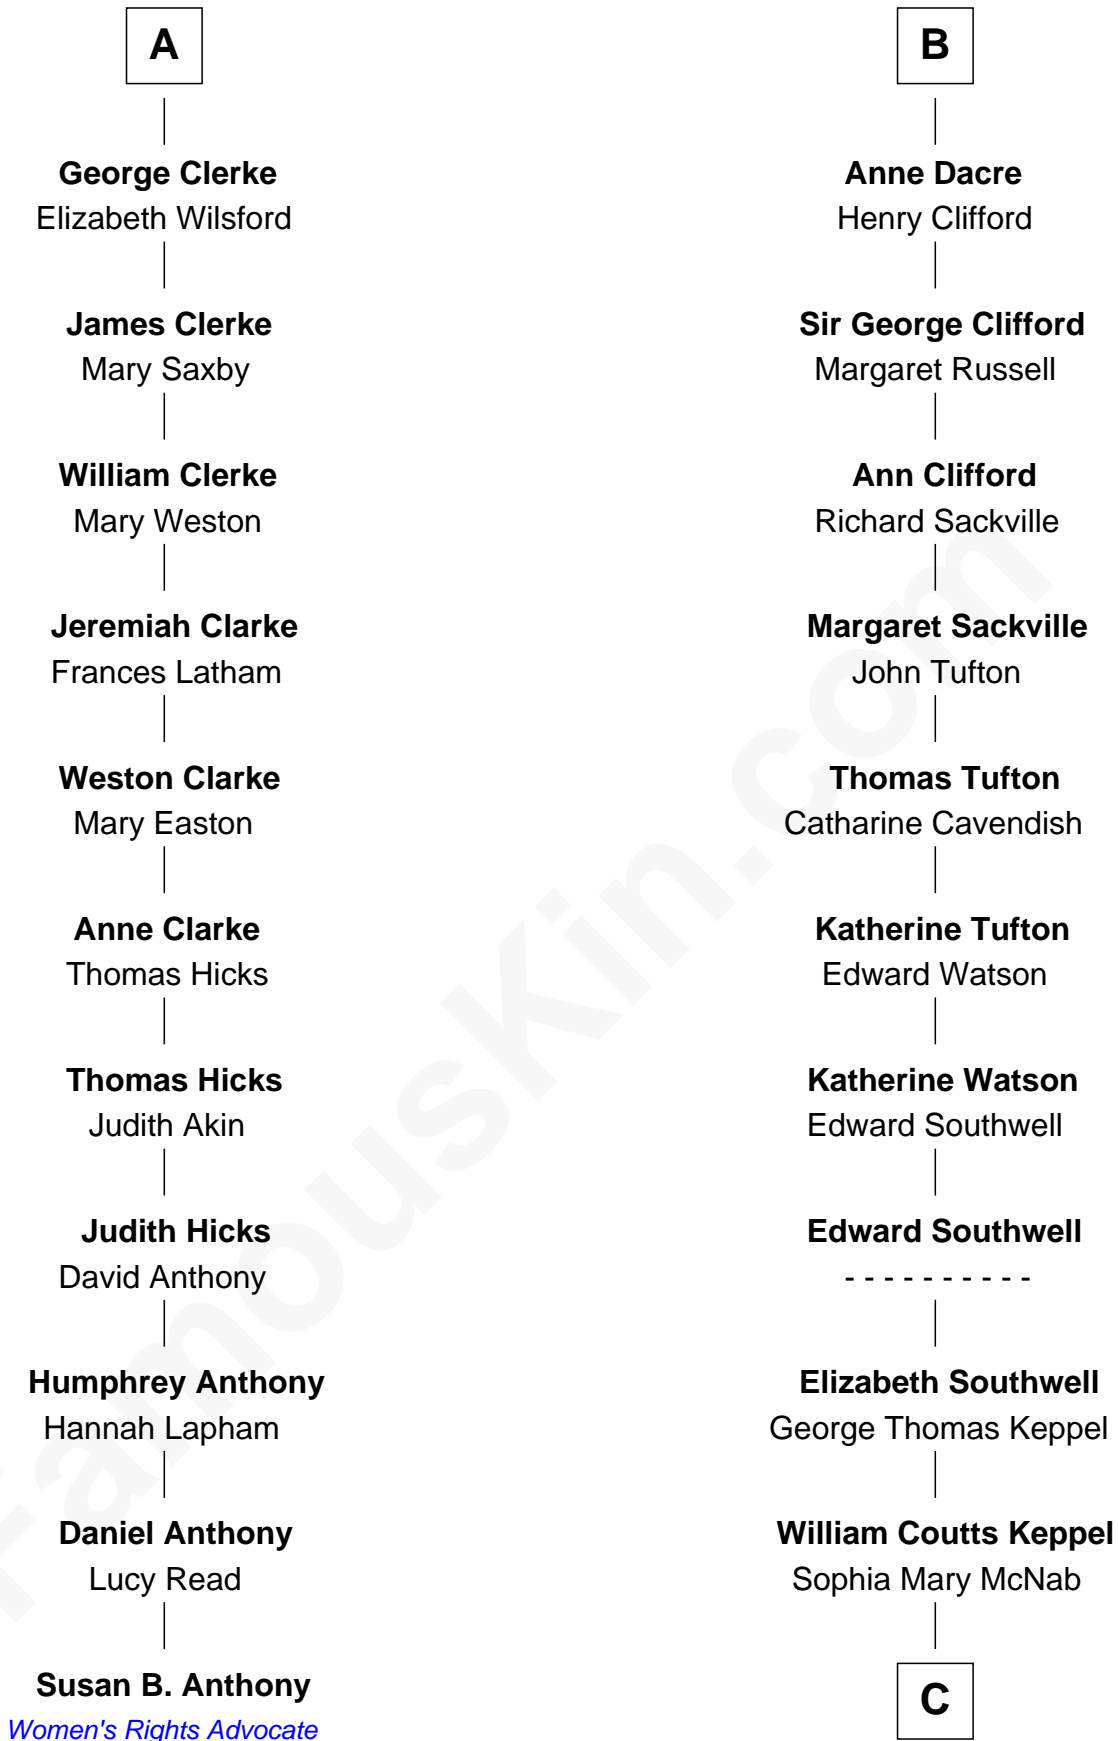

FamousKin.com

Relationship Chart of

Susan B. Anthony

Women's Rights Advocate

17th cousin 3 times removed of

Camilla Parker Bowles

Queen Consort of the United Kingdom

C

George Keppel

Alice Frederica Edmonstone

Sonia Rosemary Keppel

Roland Calvert Cubitt

Rosalind Maud Cubitt

Bruce Middleton Hope Shand

Camilla Parker Bowles

Queen Consort