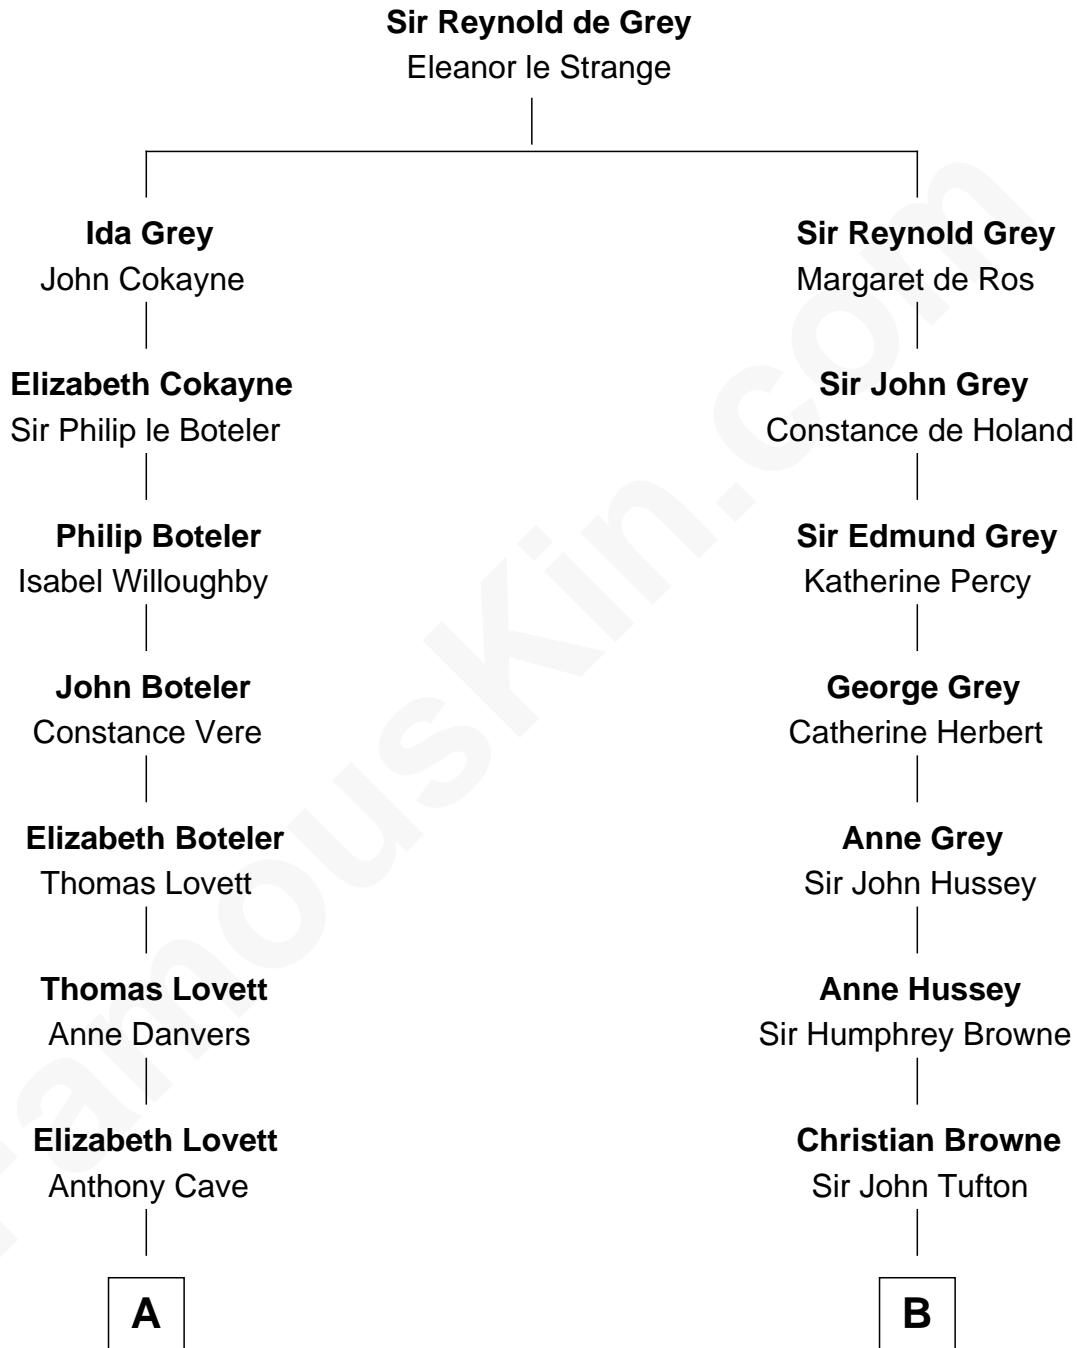

FamousKin.com Relationship Chart of

Susan B. Anthony

Women's Rights Advocate

16th cousin 2 times removed of

Camilla Parker Bowles

Queen Consort of the United Kingdom

C

Rosalind Maud Cubitt
Bruce Middleton Hope Shand

Camilla Parker Bowles
Queen Consort

FamousKin.com