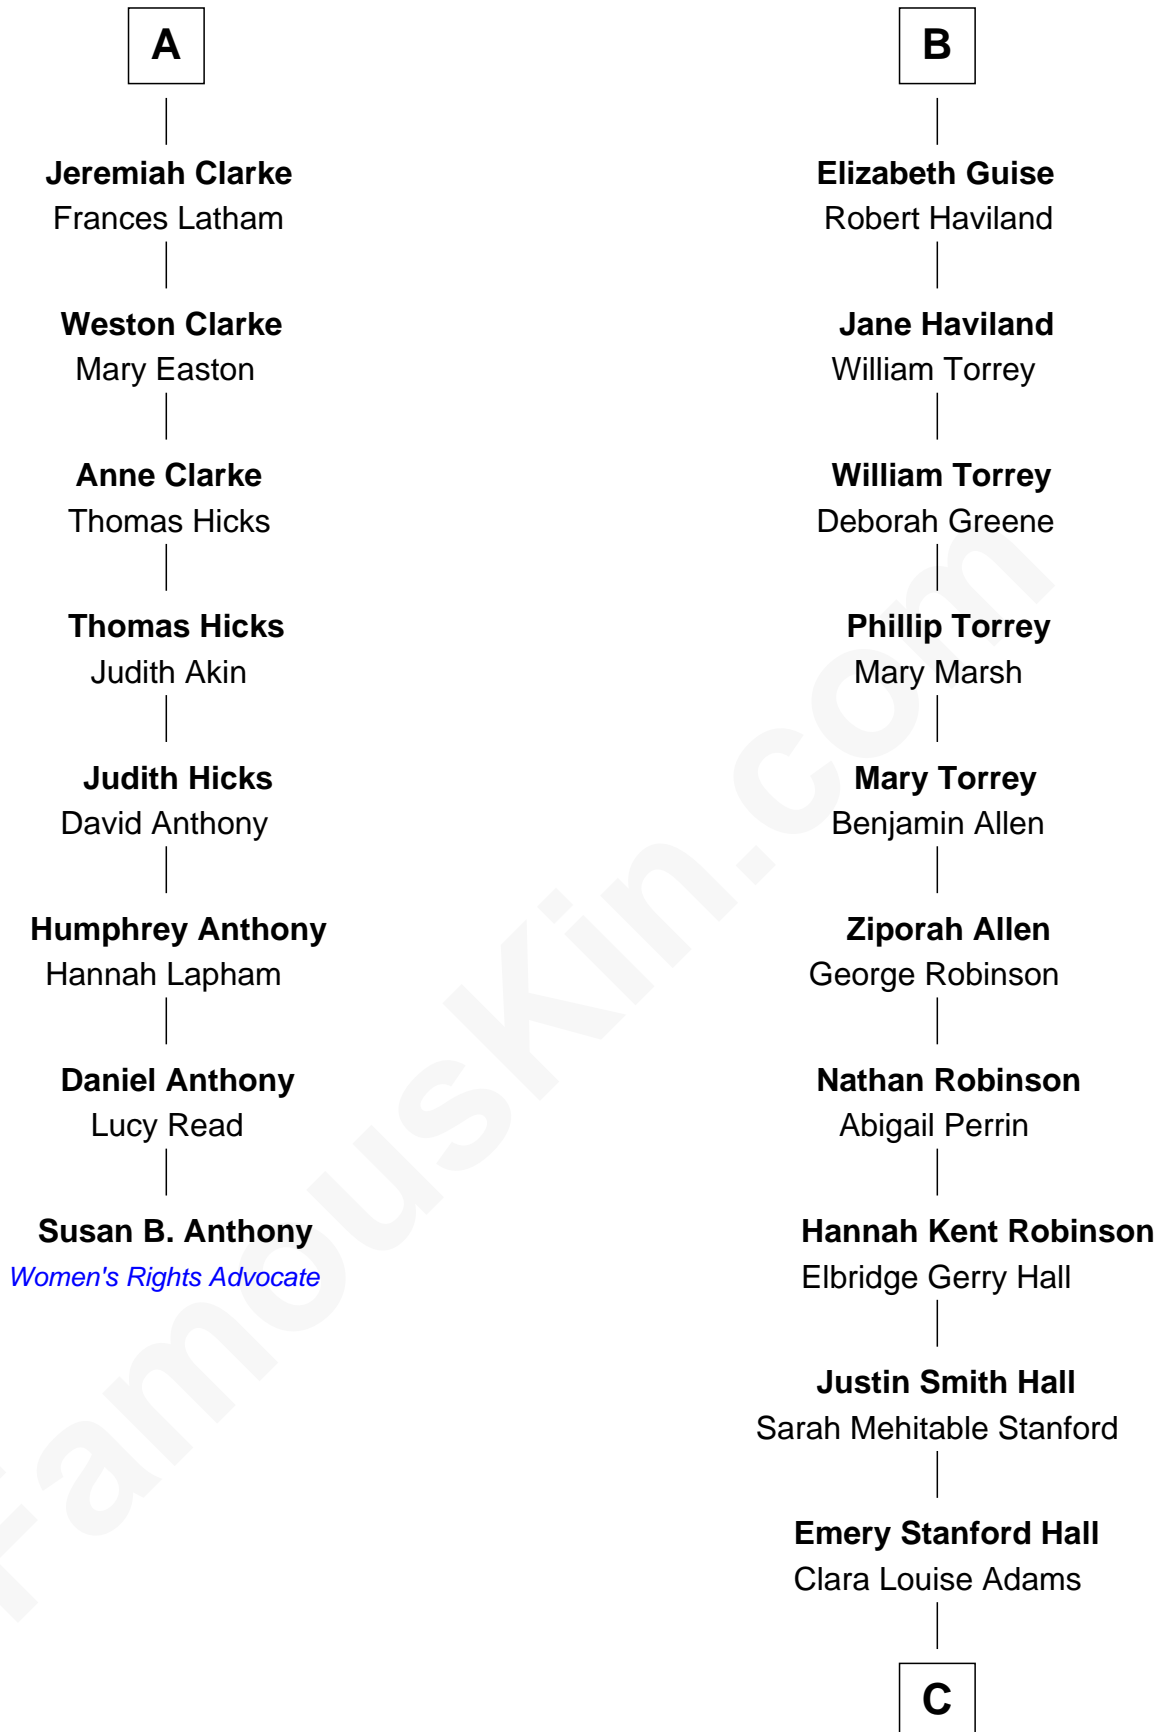

FamousKin.com Relationship Chart of

Susan B. Anthony

Women's Rights Advocate

14th cousin 4 times removed of

Raquel Welch

Movie Actress

Sir Henry de Ferrers

Joan de Poynings

Tacy Grey

William Guise

Mary Rotsey

John Guise

Jane Pauncefoot

B

C

Josephine Sarah Hall
Armando Carlos Tejada