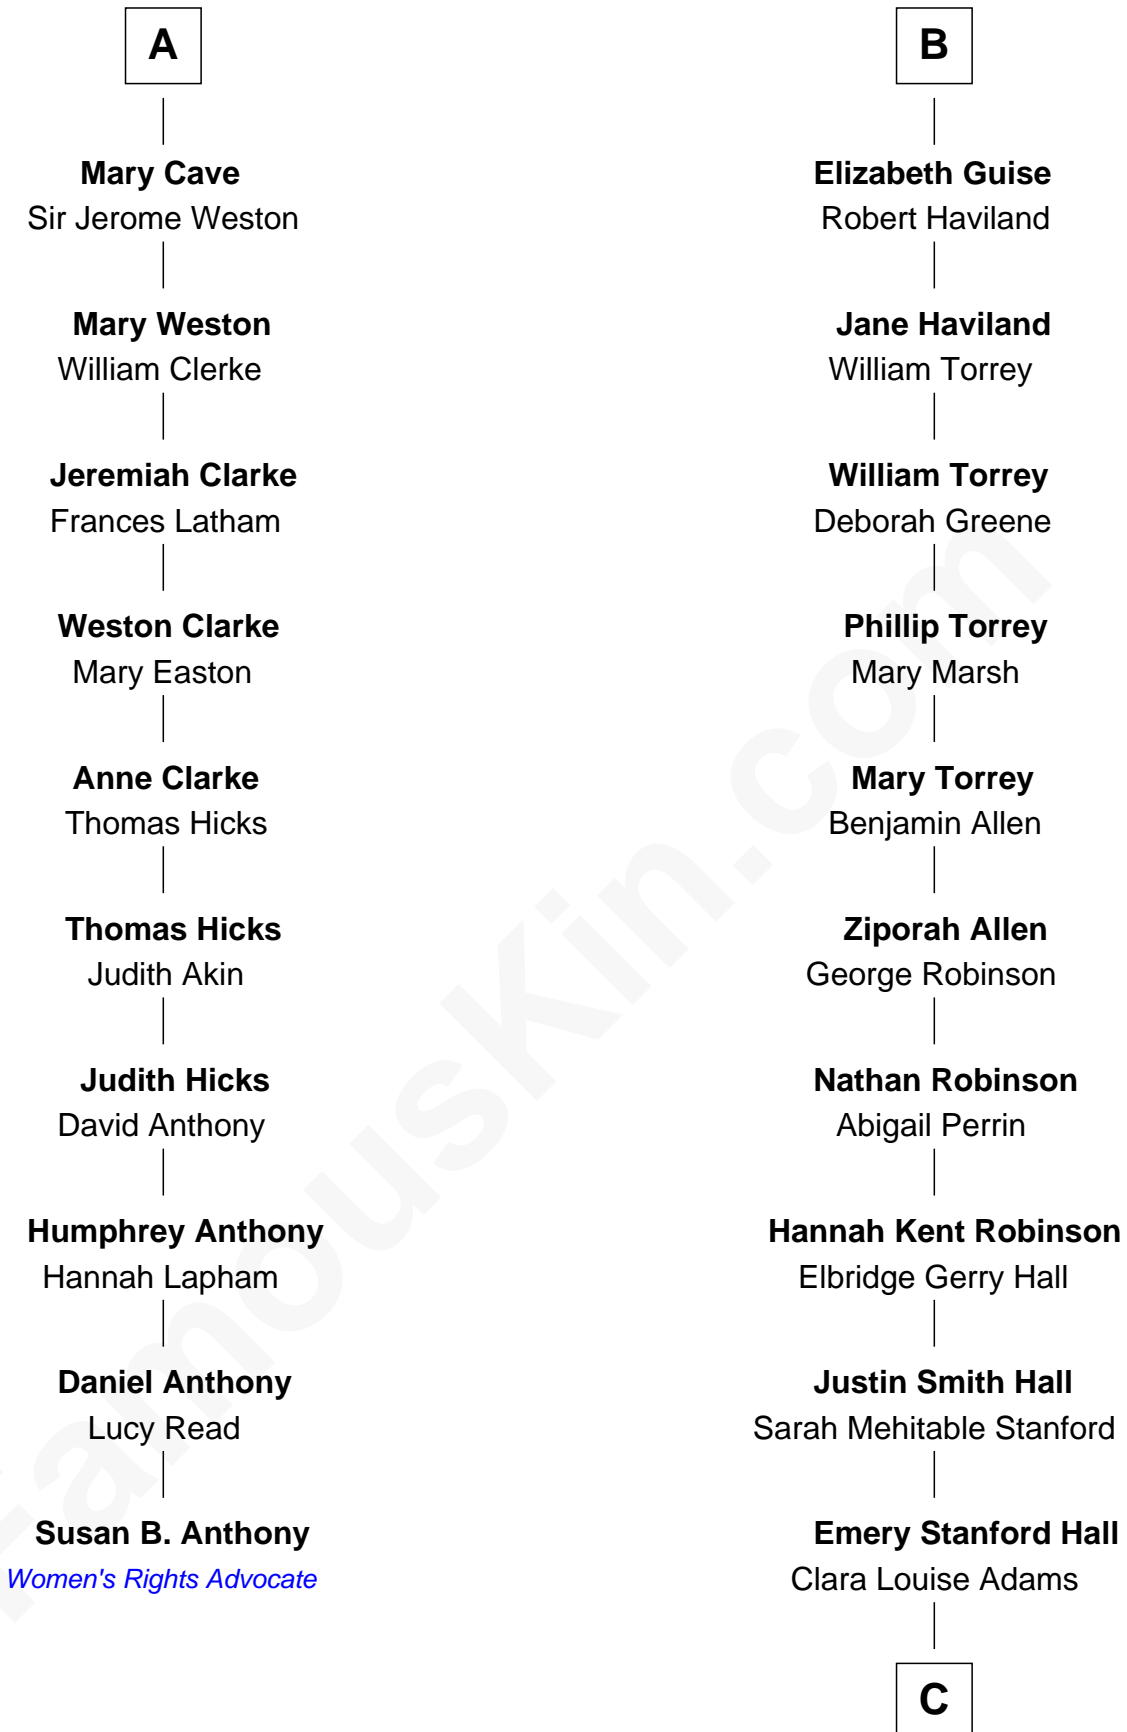

# FamousKin.com Relationship Chart of

**Susan B. Anthony**

*Women's Rights Advocate*

16th cousin 2 times removed of

**Raquel Welch**

*Movie Actress*

**Sir Reynold de Grey**

Eleanor le Strange

C

Josephine Sarah Hall  
Armando Carlos Tejada

Raquel Welch  
*aka Raquel Welch*

FamousKin.com