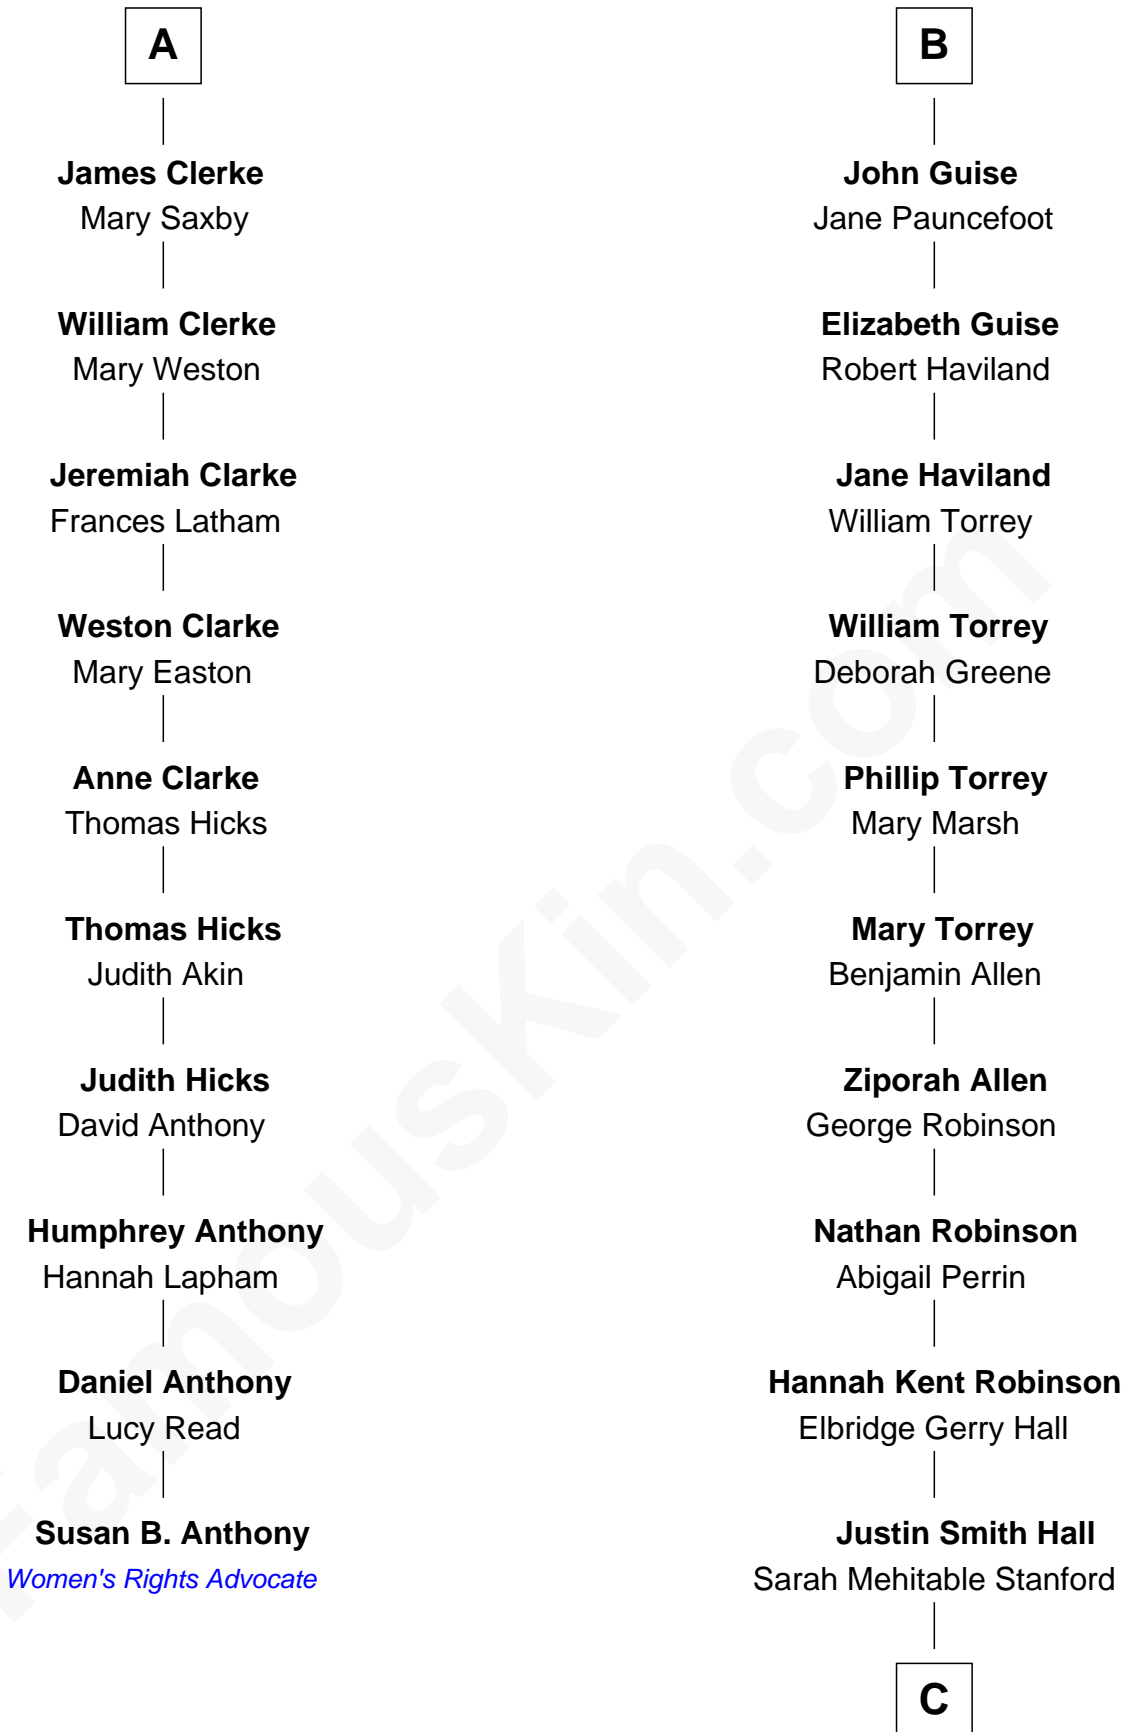

# FamousKin.com Relationship Chart of

**Susan B. Anthony**

*Women's Rights Advocate*

16th cousin 3 times removed of

**Raquel Welch**

*Movie Actress*

**Sir William de Ros**  
Margery de Badlesmere

C

**Emery Stanford Hall**

Clara Louise Adams

**Josephine Sarah Hall**

Armando Carlos Tejada

**Raquel Welch**

*aka Raquel Welch*

FamousKin.com