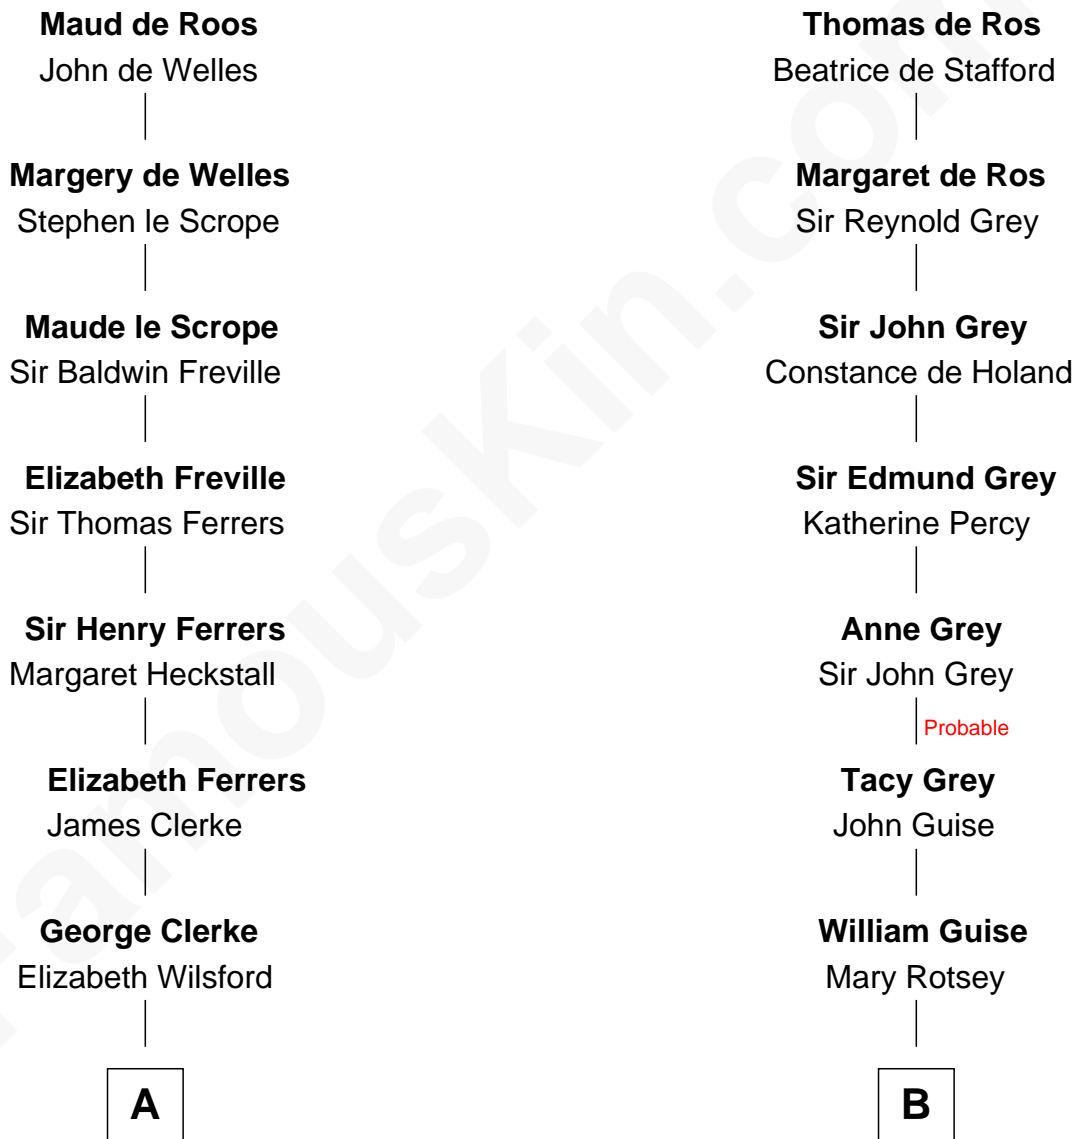

# FamousKin.com Relationship Chart of

**Susan B. Anthony**

*Women's Rights Advocate*

16th cousin 3 times removed of

**Raquel Welch**

*Movie Actress*

**Sir William de Ros**  
Margery de Badlesmere

C

**Emery Stanford Hall**

Clara Louise Adams

**Josephine Sarah Hall**

Armando Carlos Tejada

**Raquel Welch**

*aka Raquel Welch*

FamousKin.com