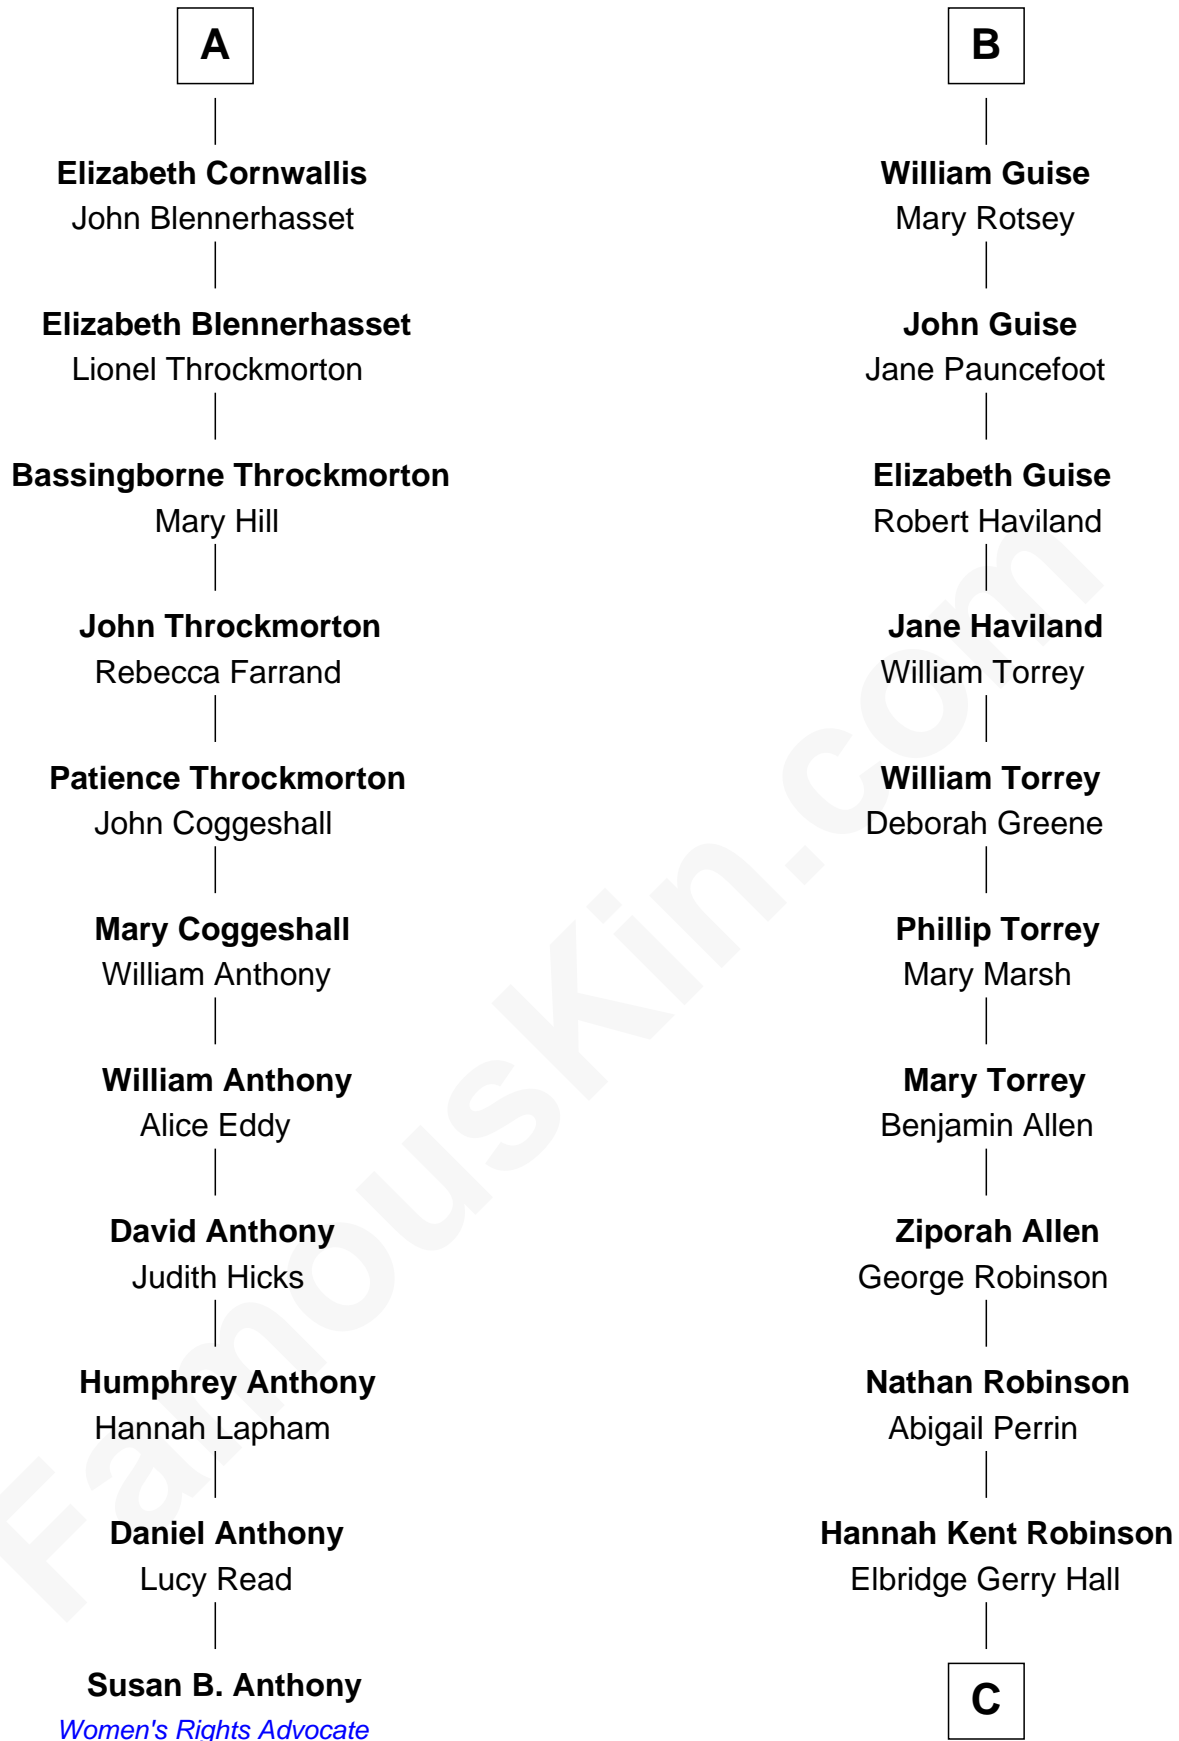

FamousKin.com Relationship Chart of

Susan B. Anthony

Women's Rights Advocate

17th cousin 3 times removed of

Raquel Welch

Movie Actress

William de Montagu
Katherine de Grandison

Sibyl de Montagu
Sir Edmund Fitzalan

Philippe Fitzalan
Sir Richard Sergeaux

Philippa Sergeaux
Sir Robert Pashley

Anne Pashley
Edward Tyrrell

Philippa Tyrrell
Thomas Cornwallis

Sir William Cornwallis
Elizabeth Stanford

Sir John Cornwallis
Mary Sulyard

A

Philippa de Montagu
Sir Roger de Mortimer

Edmund Mortimer
Philippa Plantagenet

Elizabeth Mortimer
Sir Henry Percy

Sir Henry Percy
Eleanor Neville

Katherine Percy
Sir Edmund Grey

Anne Grey
Sir John Grey

Probable

Tacy Grey
John Guise

B

C

Justin Smith Hall
Sarah Mehitable Stanford

Emery Stanford Hall
Clara Louise Adams

Josephine Sarah Hall
Armando Carlos Tejada

Raquel Welch
aka Raquel Welch

FamousKin.com