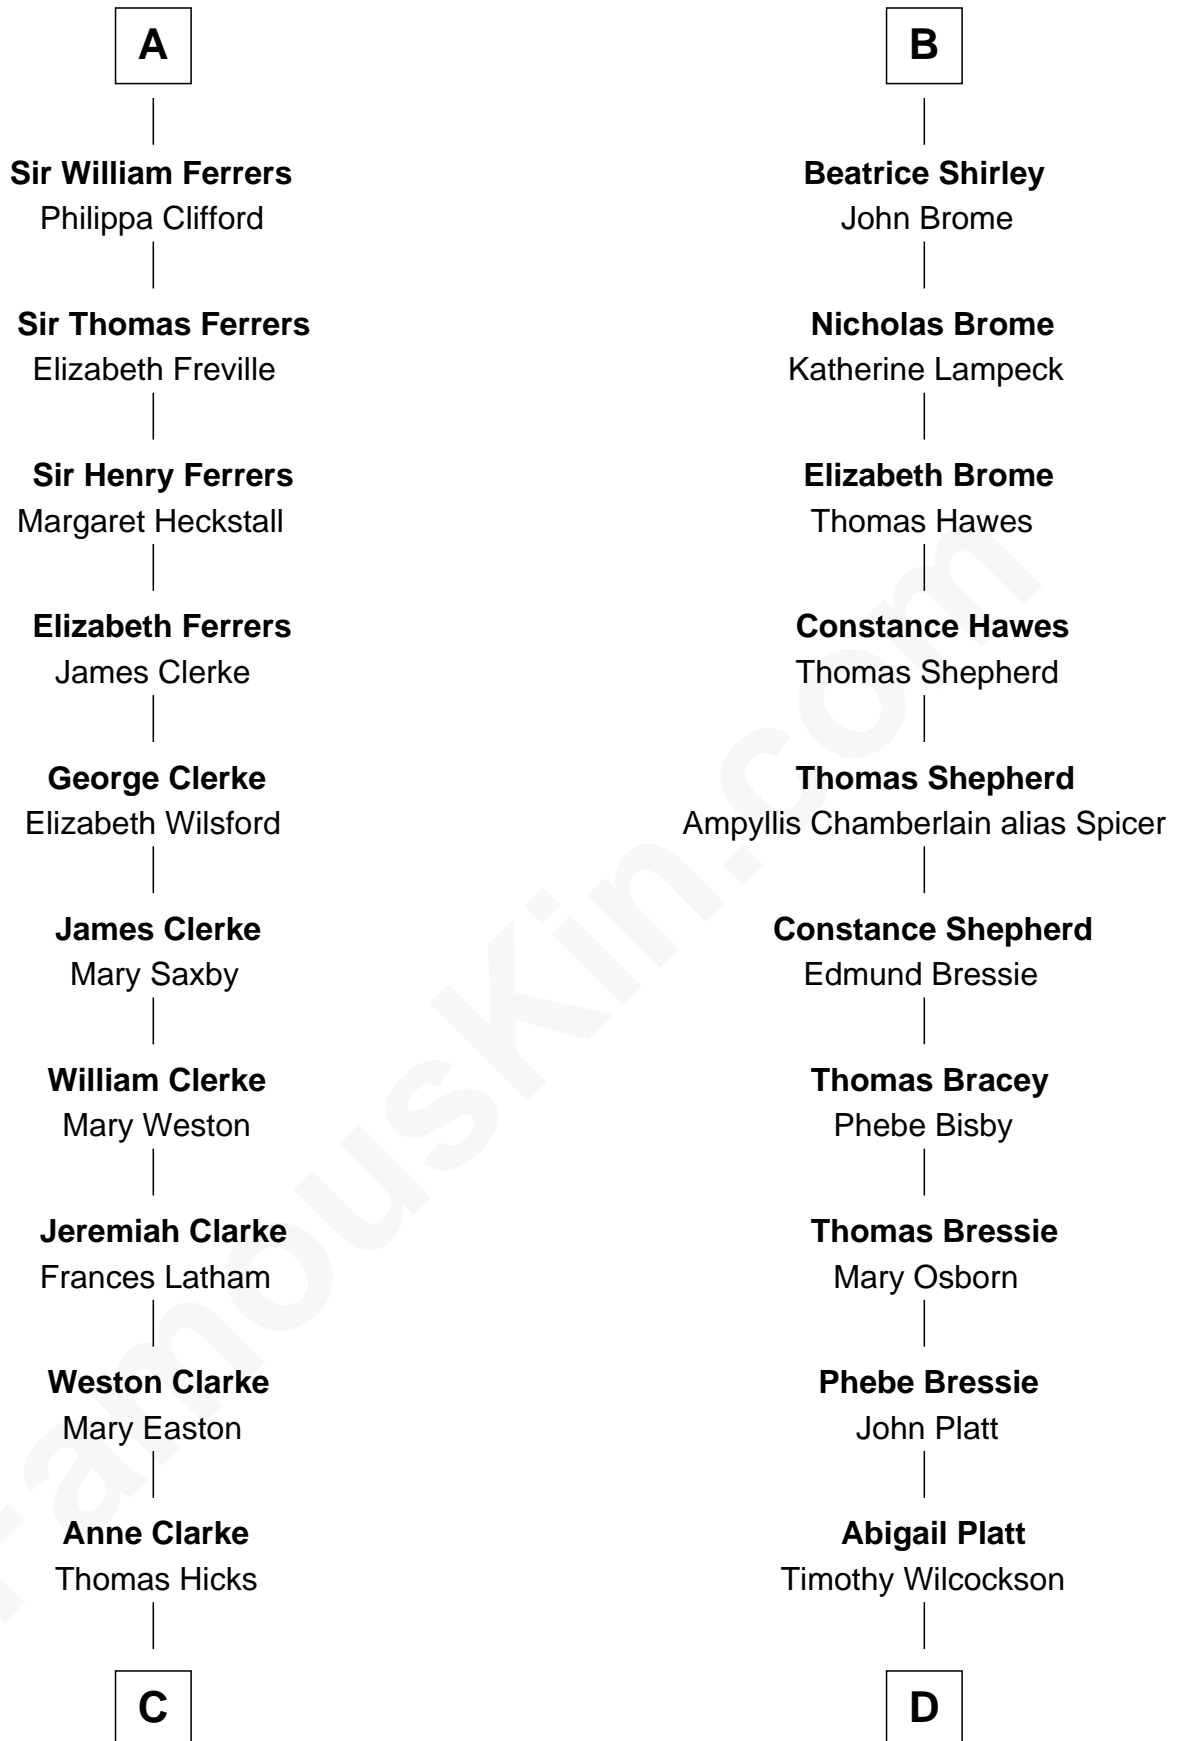

# FamousKin.com Relationship Chart of

**Susan B. Anthony**

*Women's Rights Advocate*

21st cousin of

**Helen (Herron) Taft**

*First Lady of President William H. Taft*

**C**

**Thomas Hicks**

Judith Akin

**Judith Hicks**

David Anthony

**Humphrey Anthony**

Hannah Lapham

**Daniel Anthony**

Lucy Read

**Susan B. Anthony**