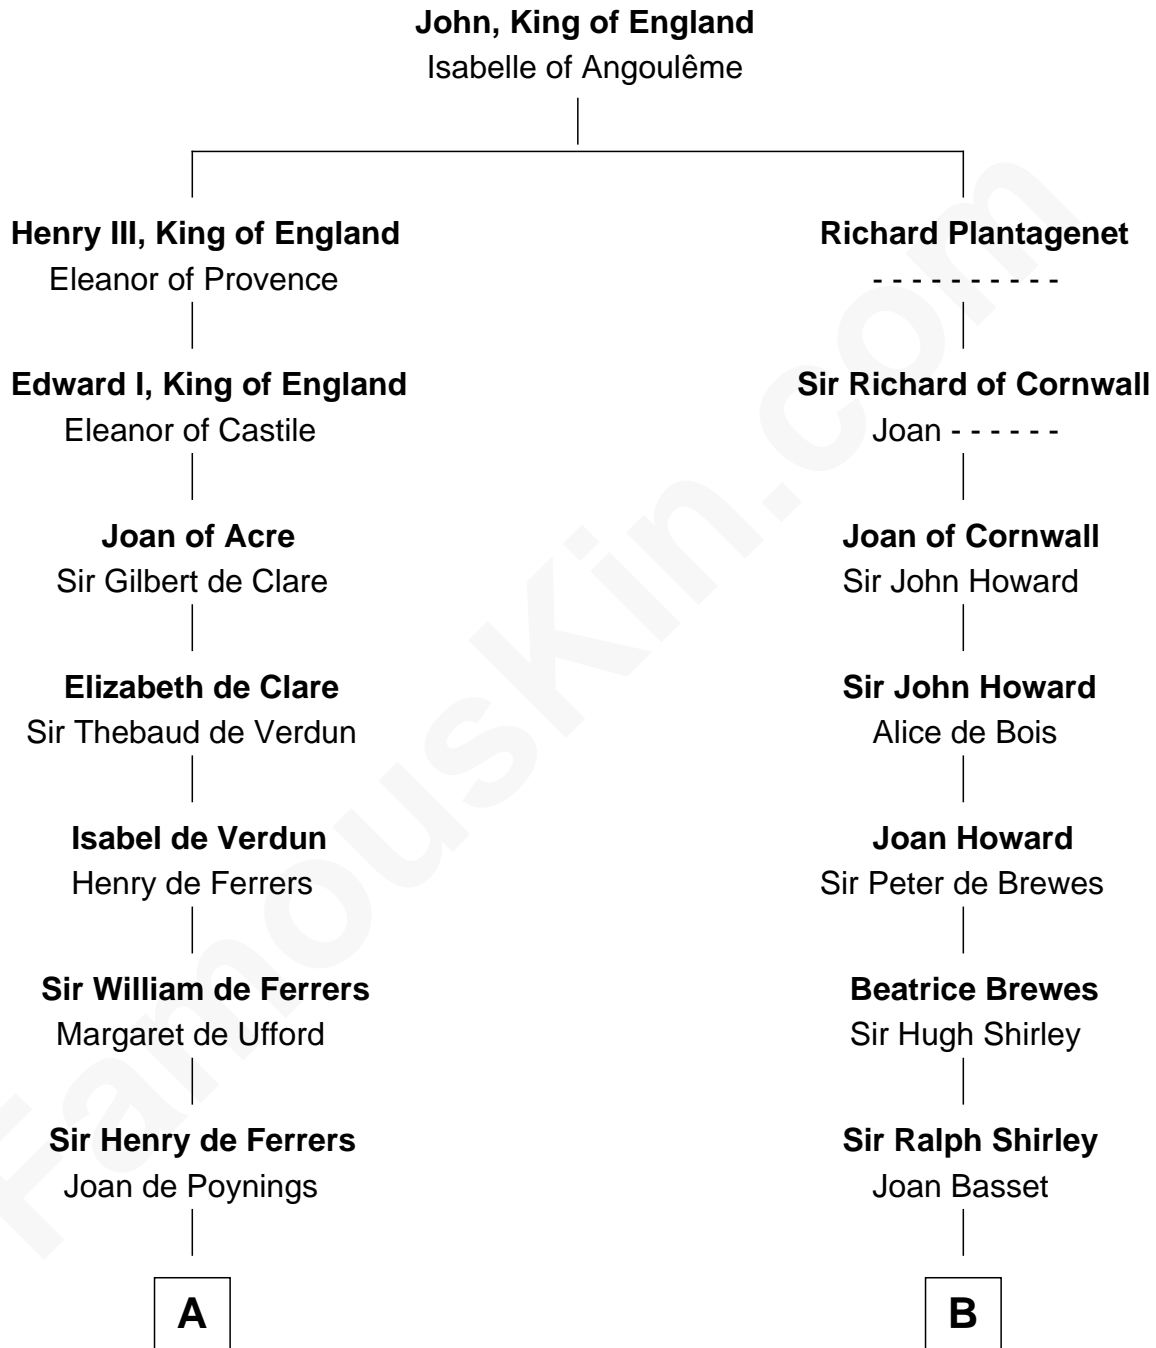

# FamousKin.com Relationship Chart of

**Susan B. Anthony**

*Women's Rights Advocate*

21st cousin of

**Helen (Herron) Taft**

*First Lady of President William H. Taft*

**C**

**Thomas Hicks**

Judith Akin

**Judith Hicks**

David Anthony

**Humphrey Anthony**

Hannah Lapham

**Daniel Anthony**

Lucy Read

**Susan B. Anthony**