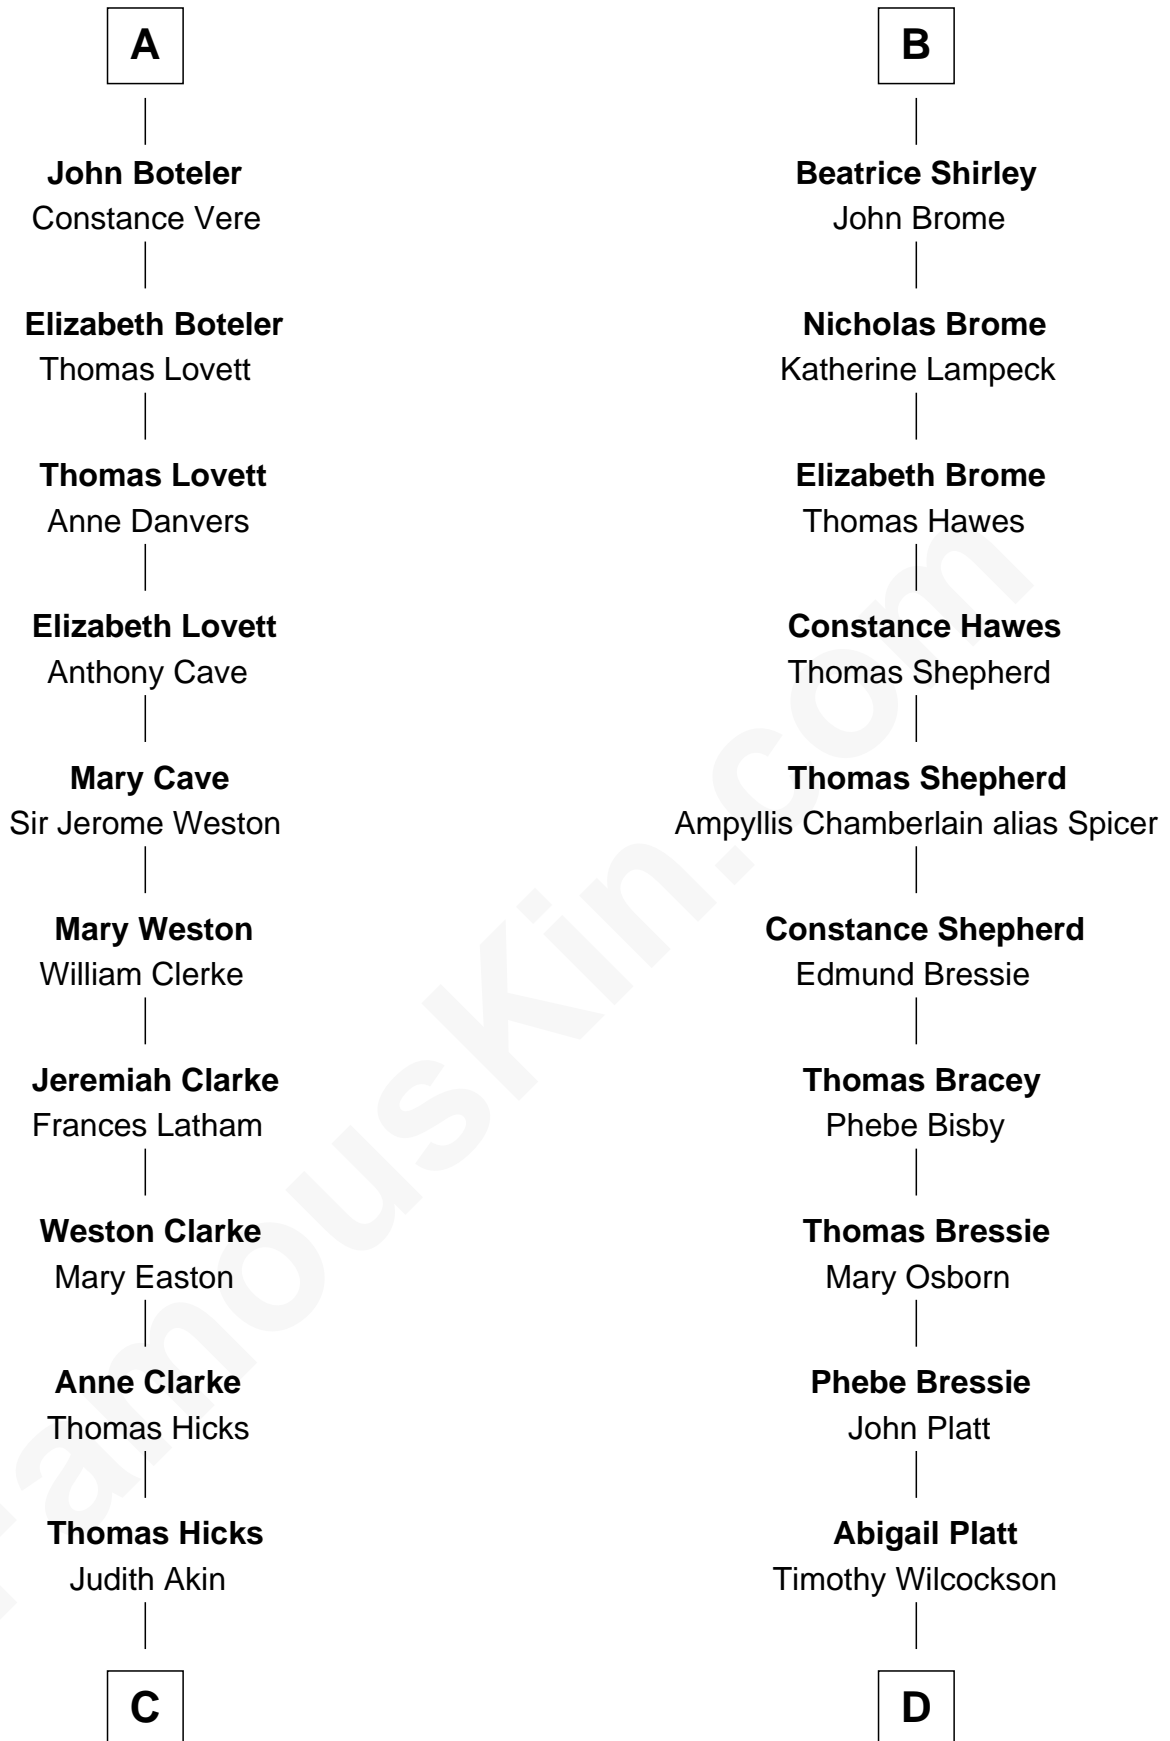

FamousKin.com Relationship Chart of

Susan B. Anthony

Women's Rights Advocate

20th cousin 1 time removed of

Helen (Herron) Taft

First Lady of President William H. Taft

C

Judith Hicks
David Anthony

Humphrey Anthony
Hannah Lapham

Daniel Anthony
Lucy Read

Susan B. Anthony
Women's Rights Advocate

D

Joanna Wilcockson
David Welles

Charity Welles
Rev. Isaac Clinton

Maria Clinton
Ela Collins

Harriet Anne Collins
John Williamson Herron

Helen (Herron) Taft
First Lady of William H. Taft