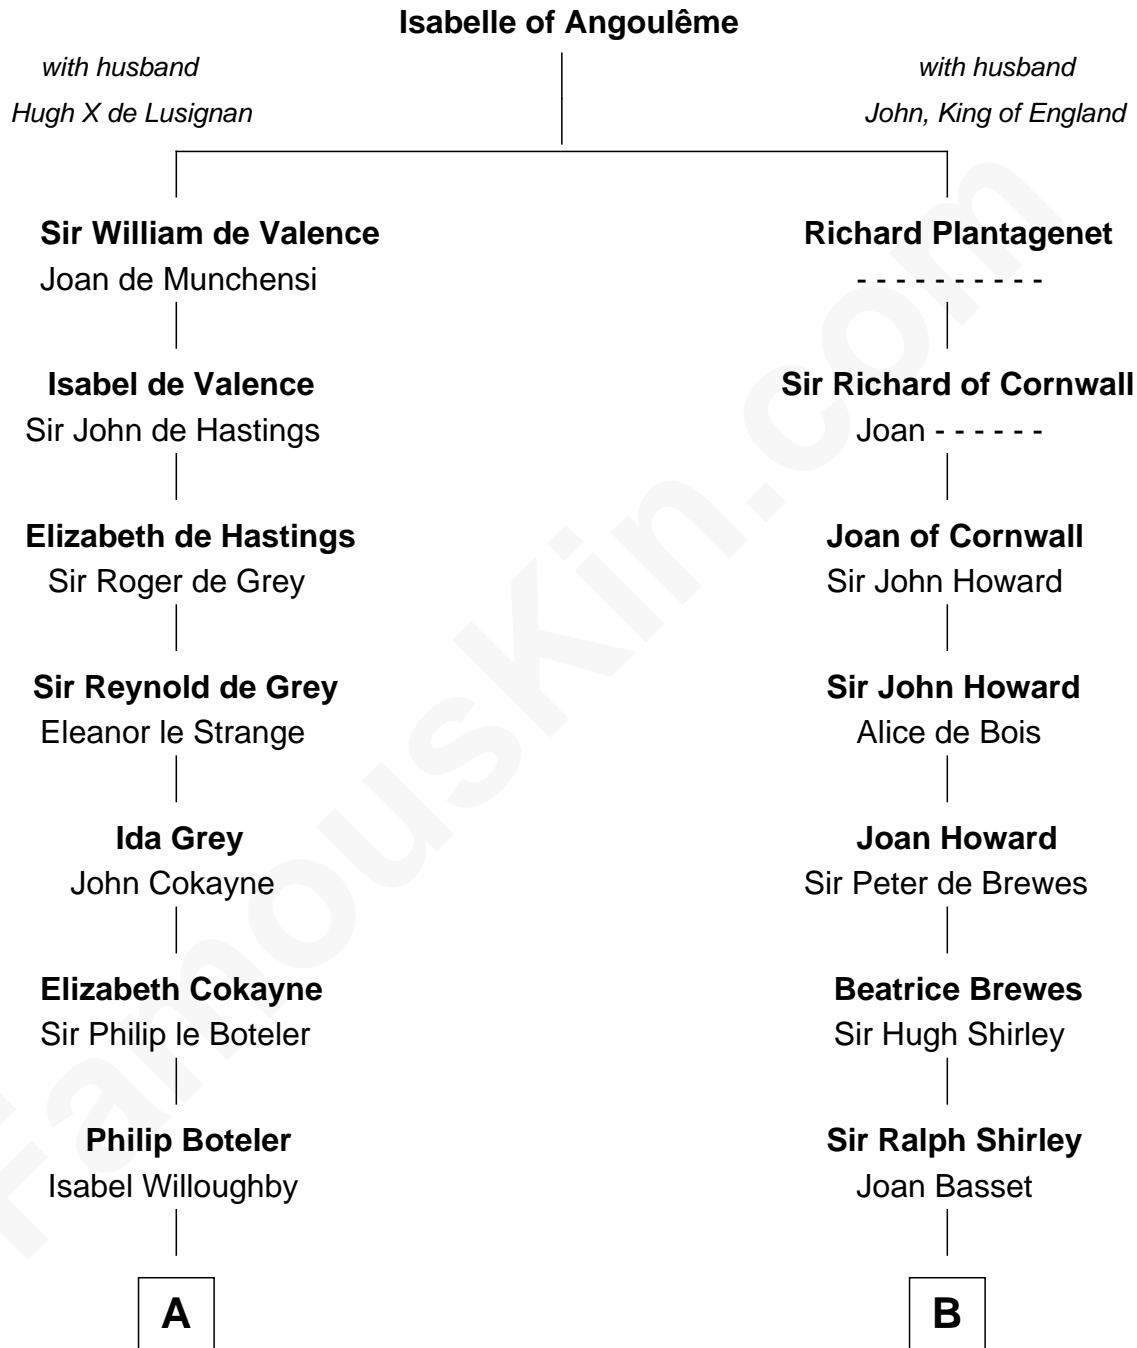

FamousKin.com Relationship Chart of

Susan B. Anthony

Women's Rights Advocate

20th cousin 1 time removed of

Helen (Herron) Taft

First Lady of President William H. Taft

C

Judith Hicks
David Anthony

Helen (Herron) Taft
First Lady of William H. Taft