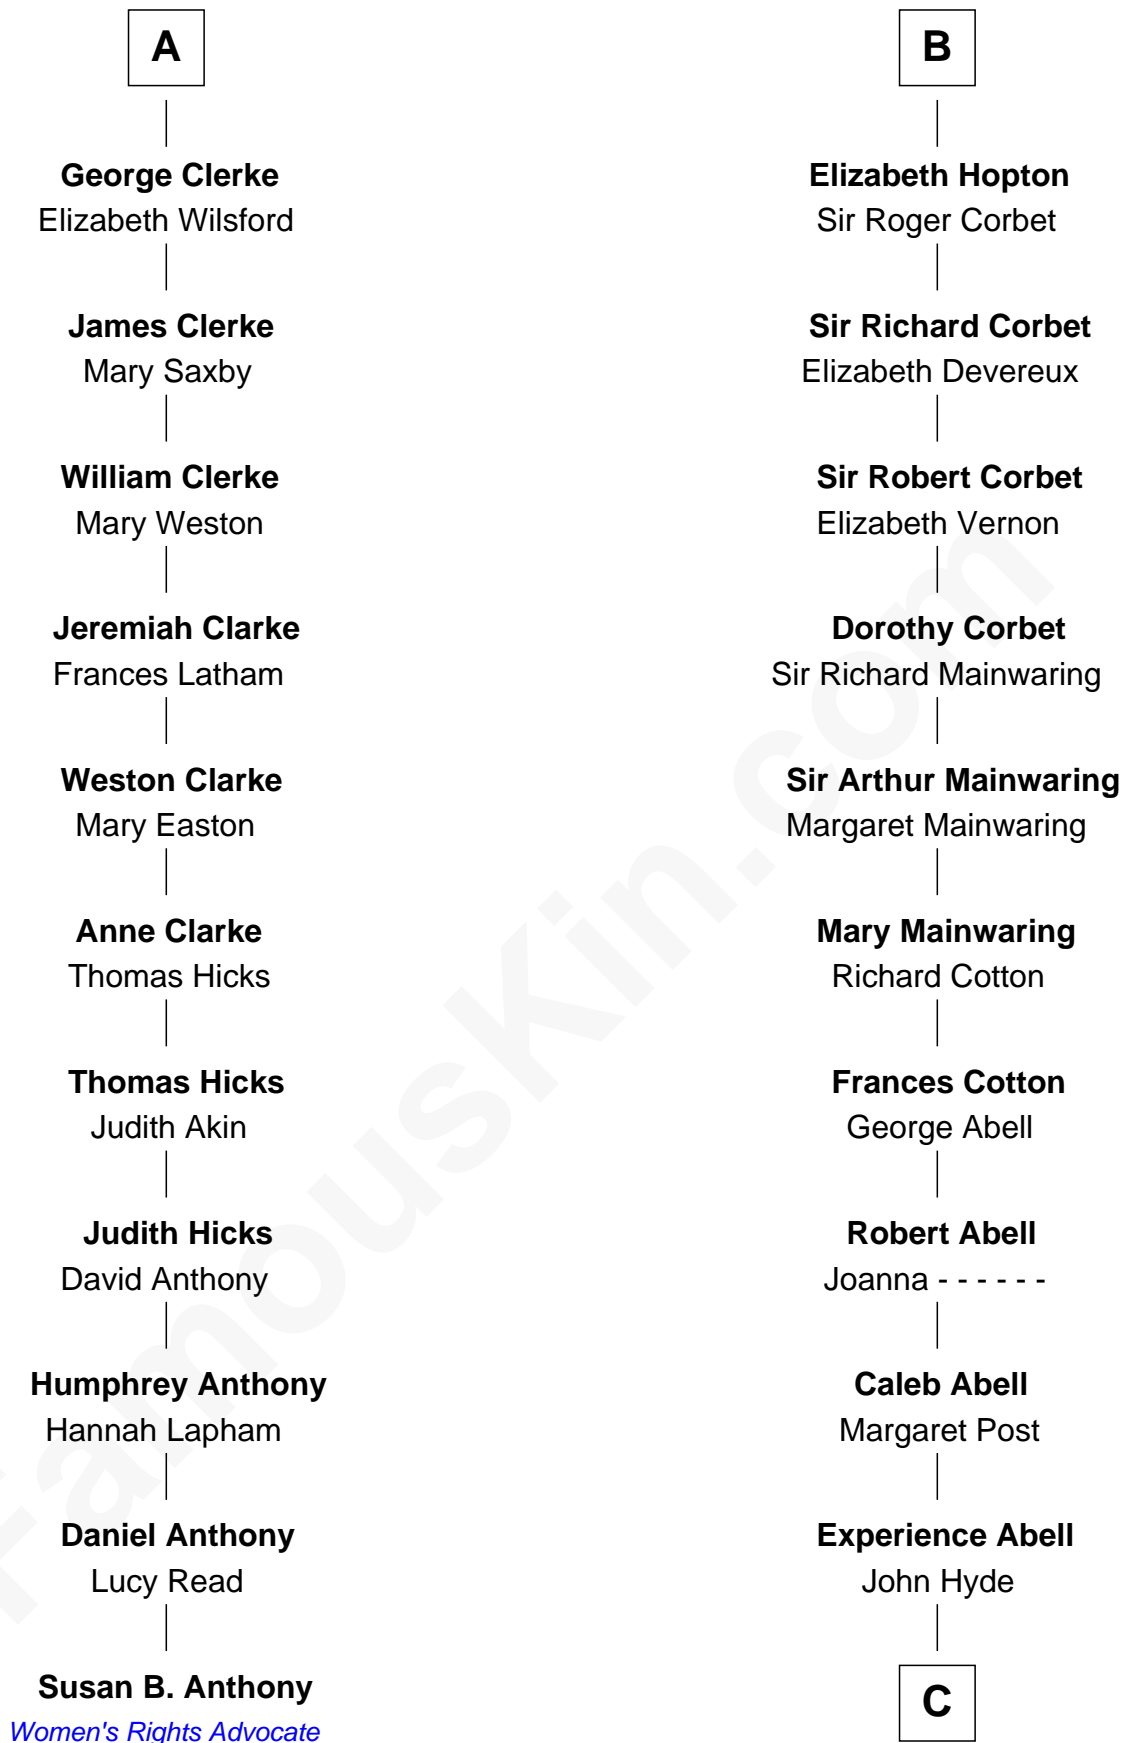

# FamousKin.com Relationship Chart of

**Susan B. Anthony**

*Women's Rights Advocate*

17th cousin 4 times removed of

**Grover Cleveland**

*22nd and 24th U.S. President*

**C**

James Hyde  
Sarah Marshall

Abiah Hyde  
Aaron Cleveland

William Cleveland  
Margaret Falley

Rev. Richard Falley Cleveland  
Ann Neal

Grover Cleveland  
*22nd and 24th U.S. President*