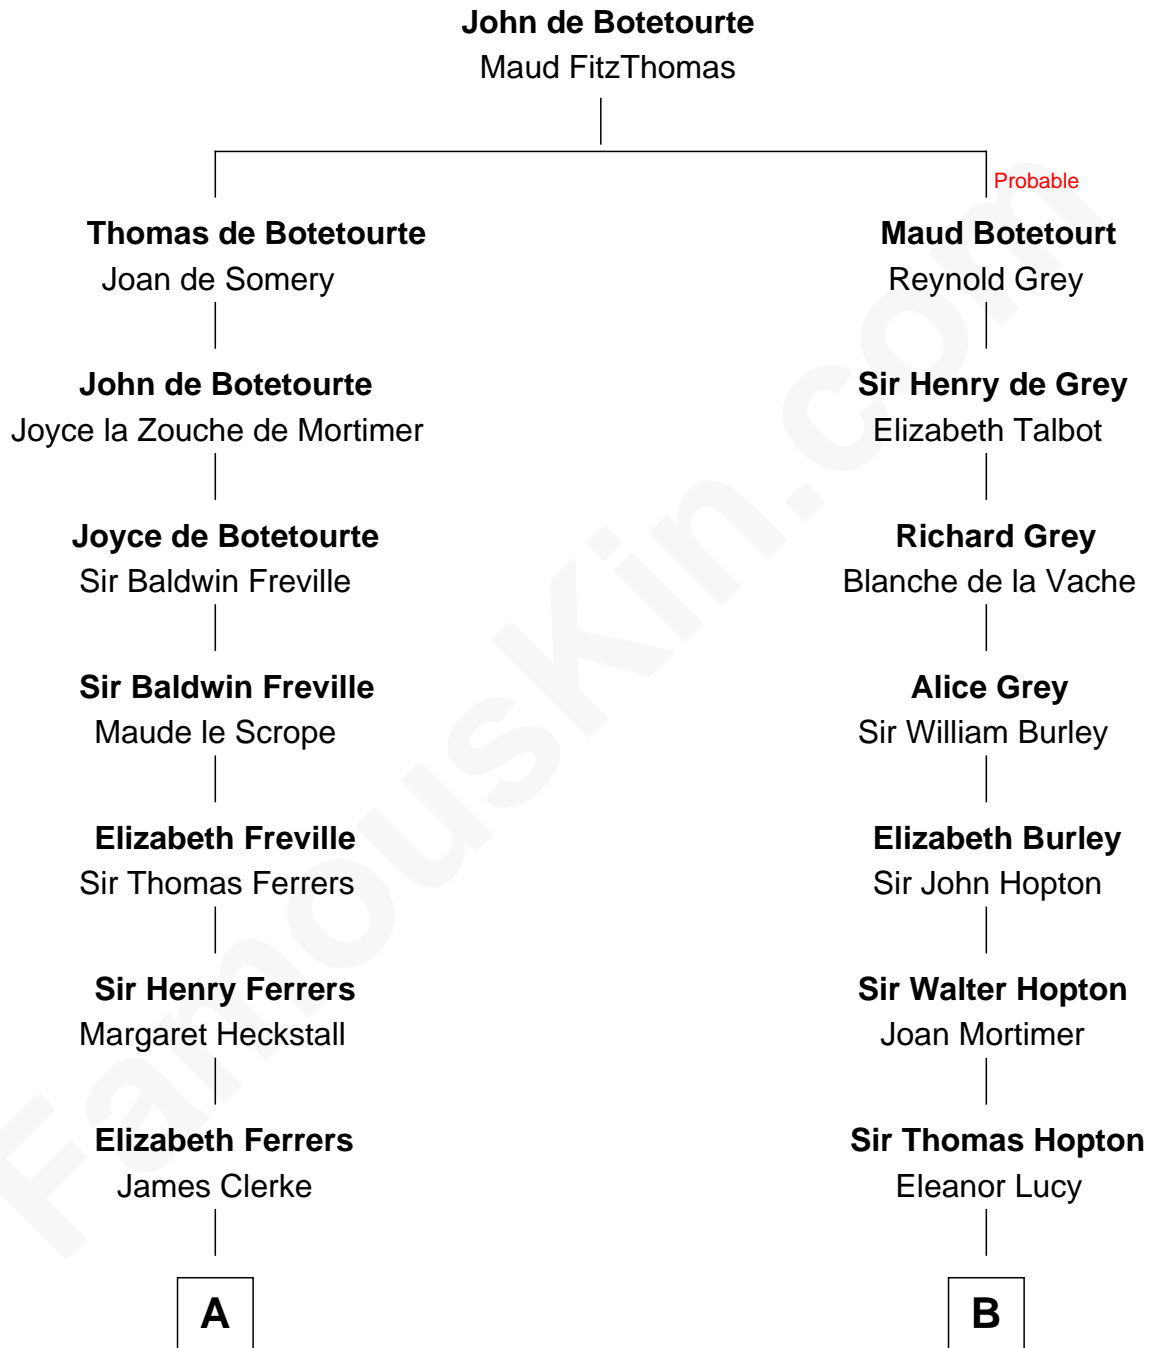

# FamousKin.com Relationship Chart of

**Susan B. Anthony**

*Women's Rights Advocate*

17th cousin 4 times removed of

**Grover Cleveland**

*22nd and 24th U.S. President*

**C**

James Hyde  
Sarah Marshall

Abiah Hyde  
Aaron Cleveland

William Cleveland  
Margaret Falley

Rev. Richard Falley Cleveland  
Ann Neal

Grover Cleveland  
*22nd and 24th U.S. President*