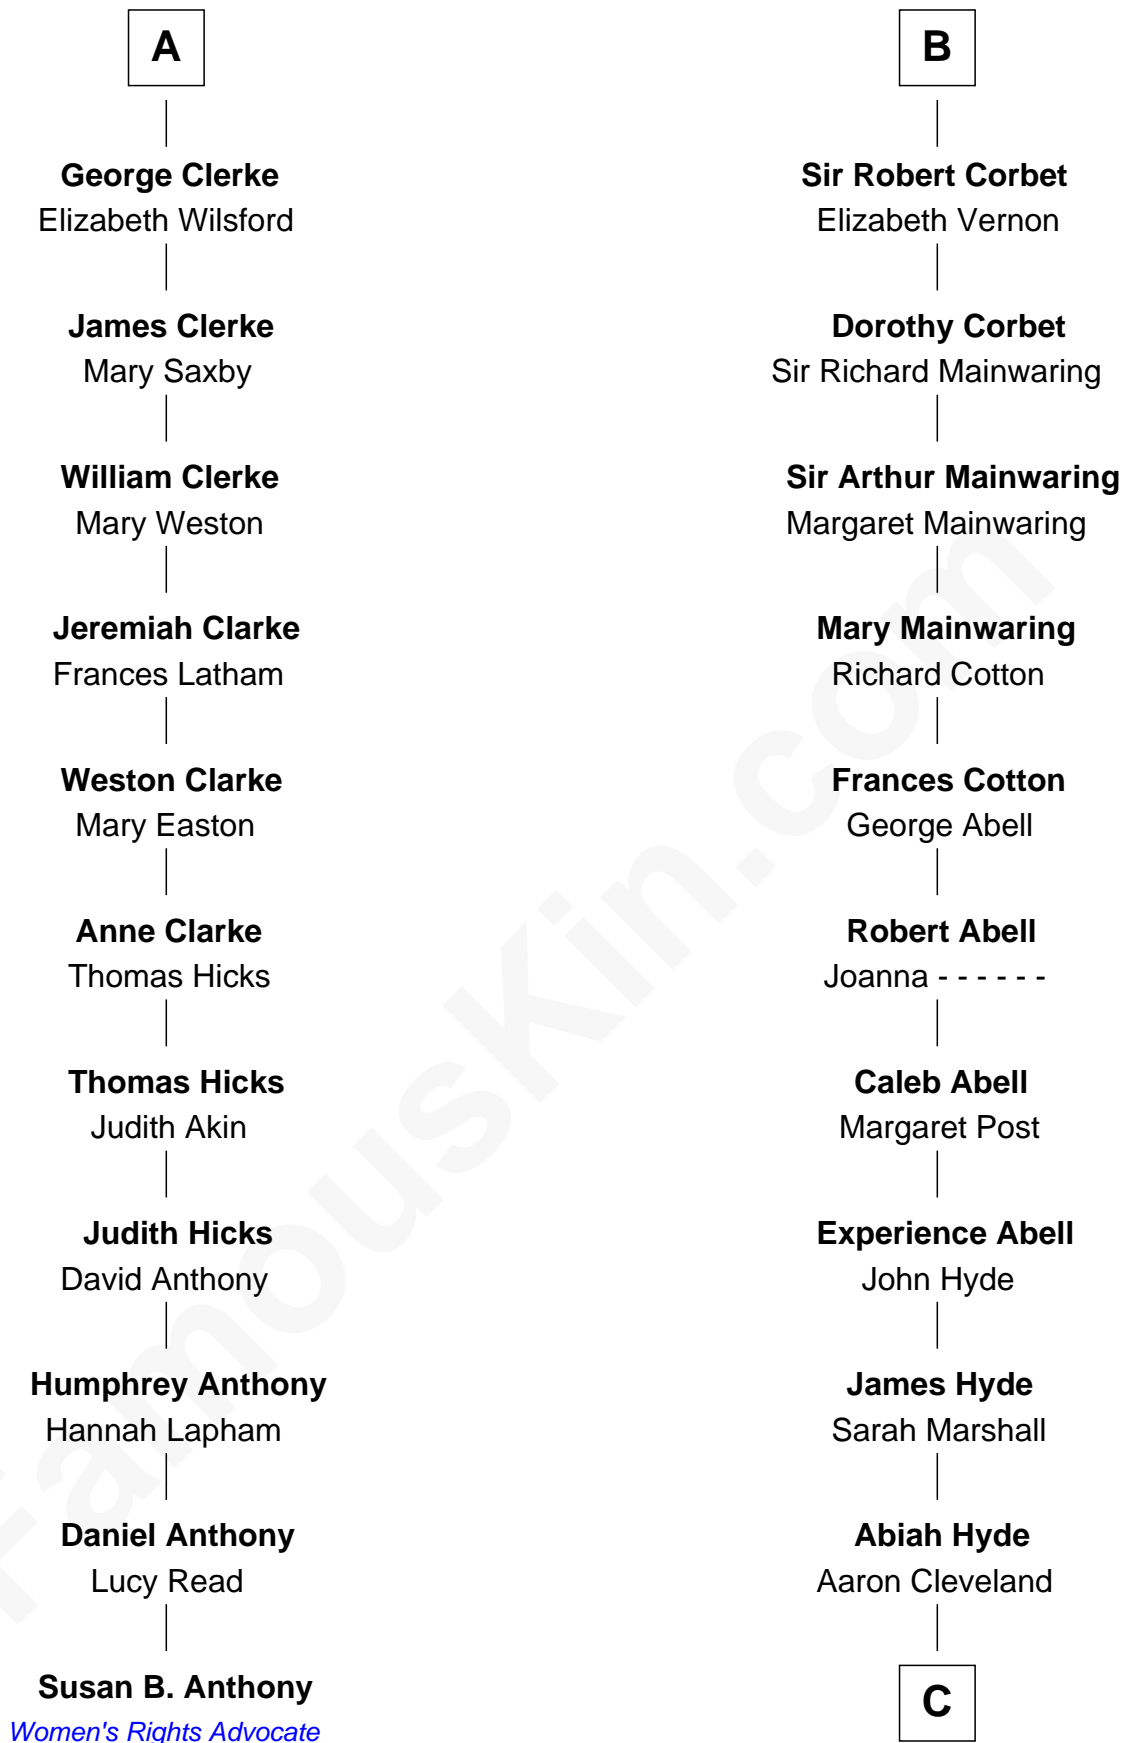

# FamousKin.com Relationship Chart of

**Susan B. Anthony**

*Women's Rights Advocate*

17th cousin 2 times removed of

**Grover Cleveland**

*22nd and 24th U.S. President*

**C**

William Cleveland

Margaret Falley

Rev. Richard Falley Cleveland

Ann Neal

Grover Cleveland

*22nd and 24th U.S. President*

FamousKin.com