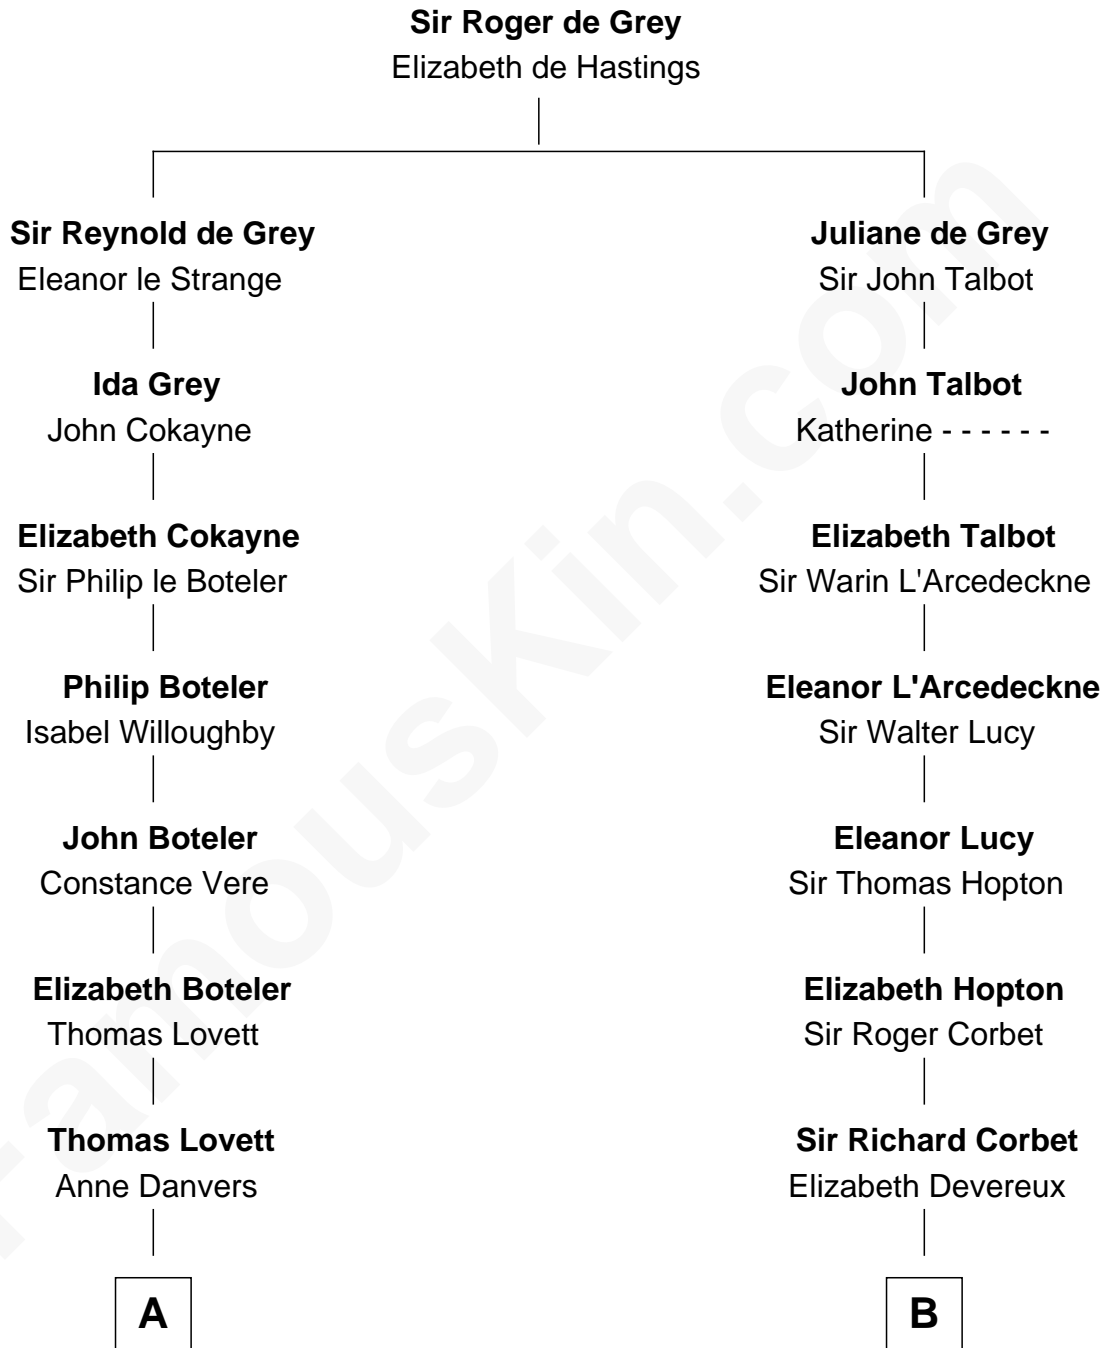

FamousKin.com Relationship Chart of

Susan B. Anthony

Women's Rights Advocate

17th cousin 2 times removed of

Grover Cleveland

22nd and 24th U.S. President

C

William Cleveland

Margaret Falley

Rev. Richard Falley Cleveland

Ann Neal

Grover Cleveland

22nd and 24th U.S. President

FamousKin.com