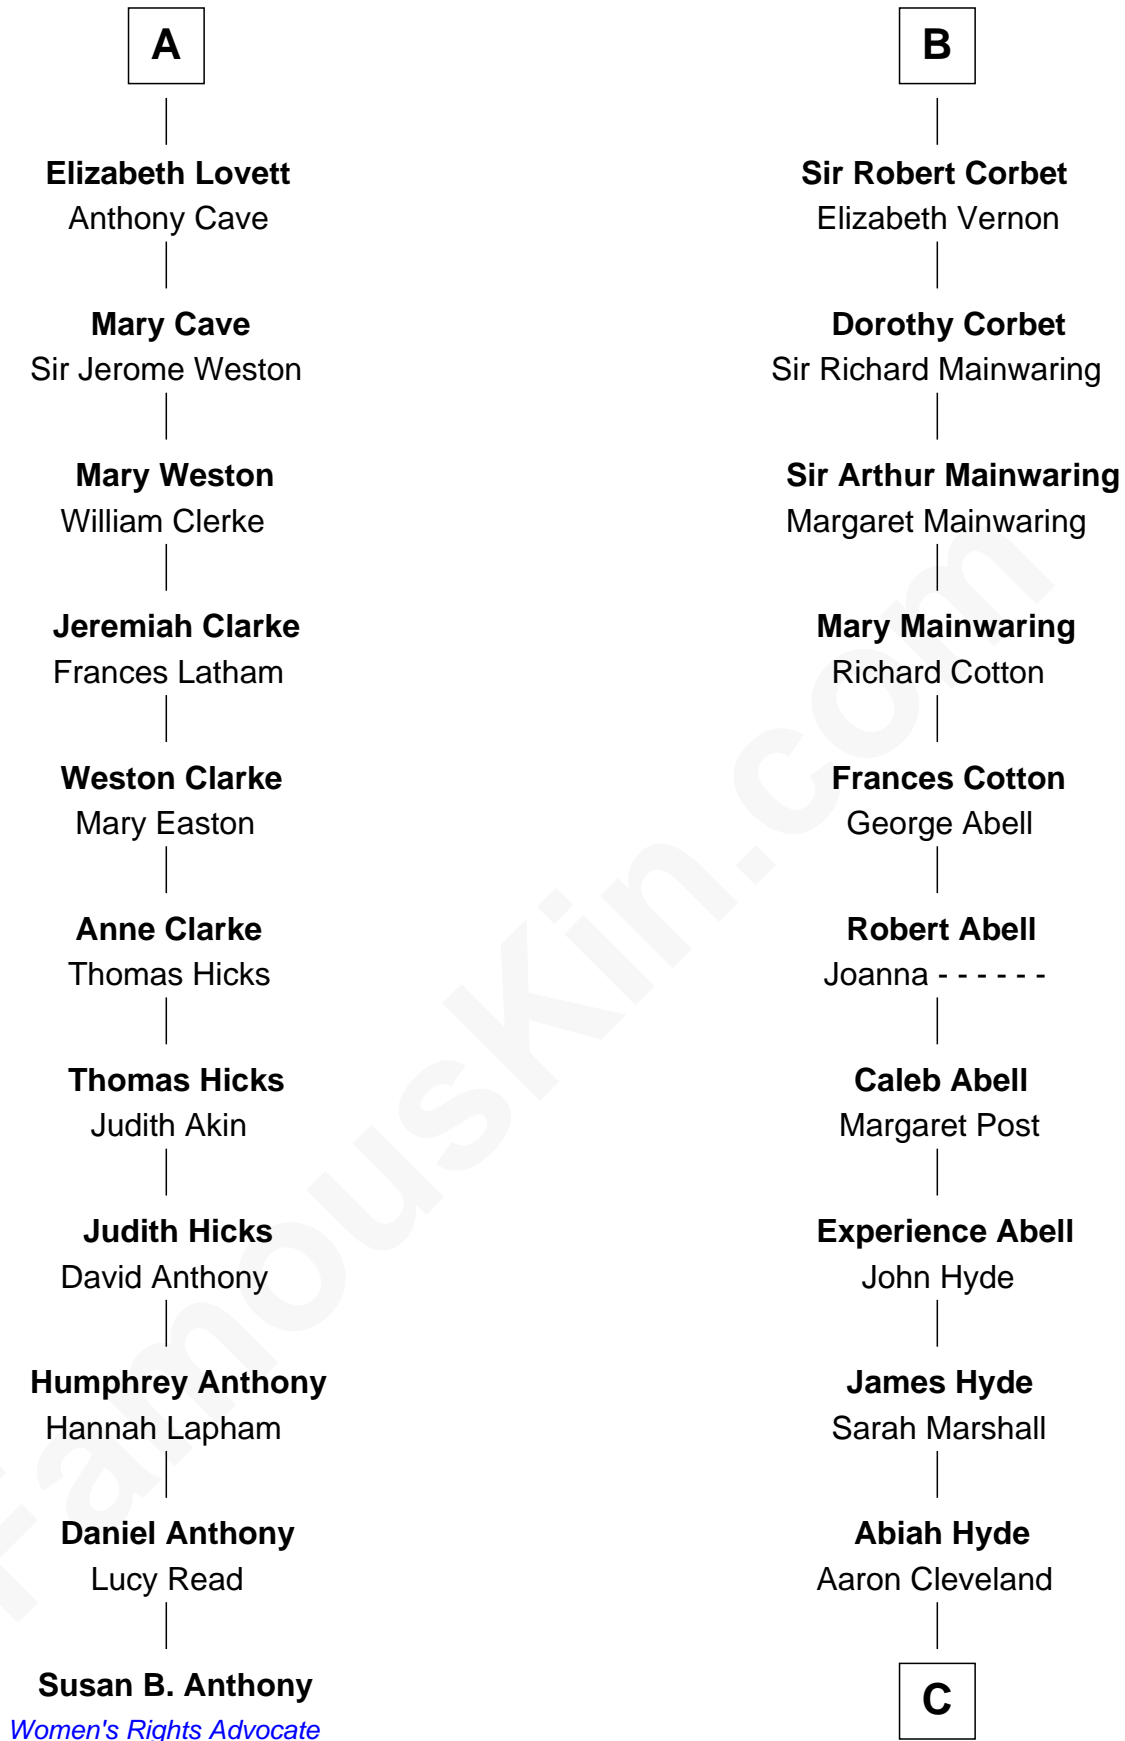

FamousKin.com Relationship Chart of

Susan B. Anthony

Women's Rights Advocate

17th cousin 2 times removed of

Grover Cleveland

22nd and 24th U.S. President

C

William Cleveland

Margaret Falley

Rev. Richard Falley Cleveland

Ann Neal

Grover Cleveland

22nd and 24th U.S. President

FamousKin.com