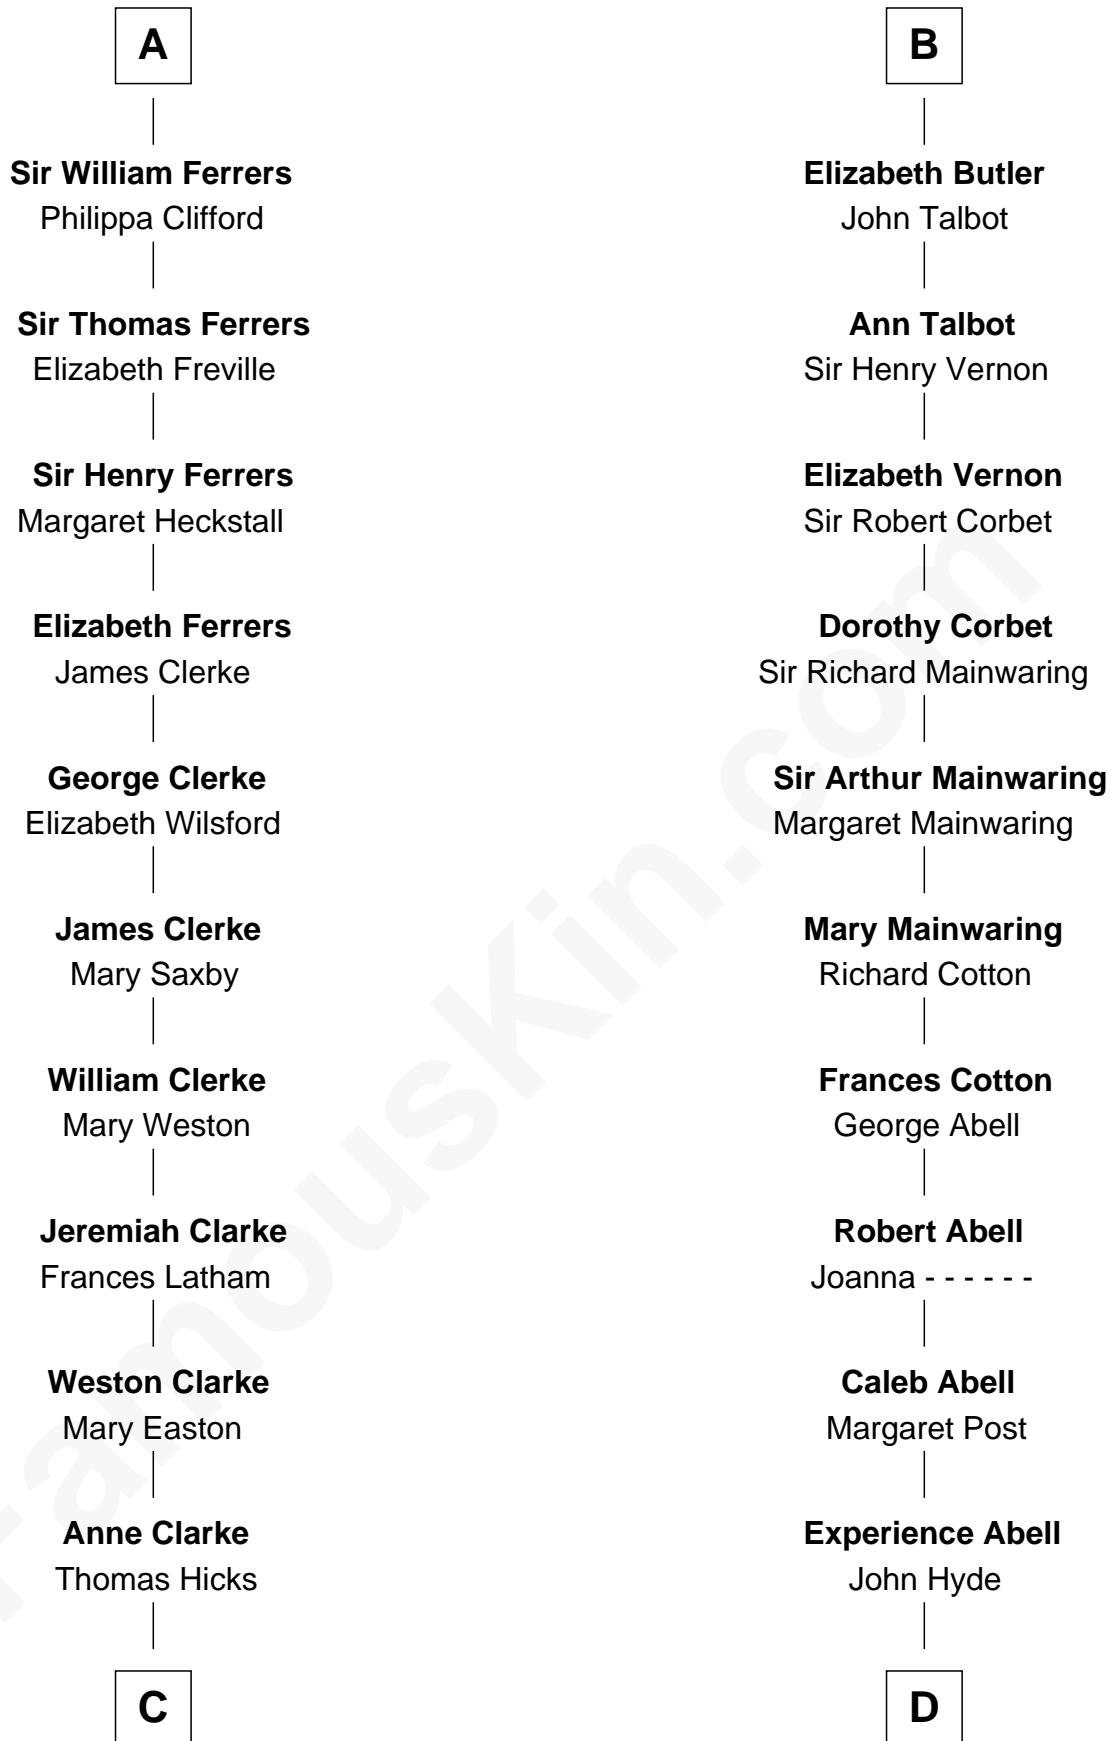

# FamousKin.com Relationship Chart of

**Susan B. Anthony**

*Women's Rights Advocate*

21st cousin of

**Grover Cleveland**

*22nd and 24th U.S. President*

**Ramon Berenguer IV of Provence**

Beatrice of Savoy

**Eleanor of Provence**  
Henry III, King of England

**Edward I, King of England**  
Eleanor of Castile

**Joan of Acre**  
Sir Gilbert de Clare

**Elizabeth de Clare**  
Sir Thebaud de Verdun

**Isabel de Verdun**  
Henry de Ferrers

**Sir William de Ferrers**  
Margaret de Ufford

**Sir Henry de Ferrers**  
Joan de Poynings

**A**

**Eleanor of Provence**  
Henry III, King of England

**Edward I, King of England**  
Eleanor of Castile

**Elizabeth Plantagenet**  
Humphrey de Bohun

**Eleanor de Bohun**  
Sir James le Boteler

**James le Boteler**  
Elizabeth Darcy

**James Butler**  
Anne de Welles

**James Butler**  
Joan Beauchamp

**B**

**C**

**Thomas Hicks**

Judith Akin