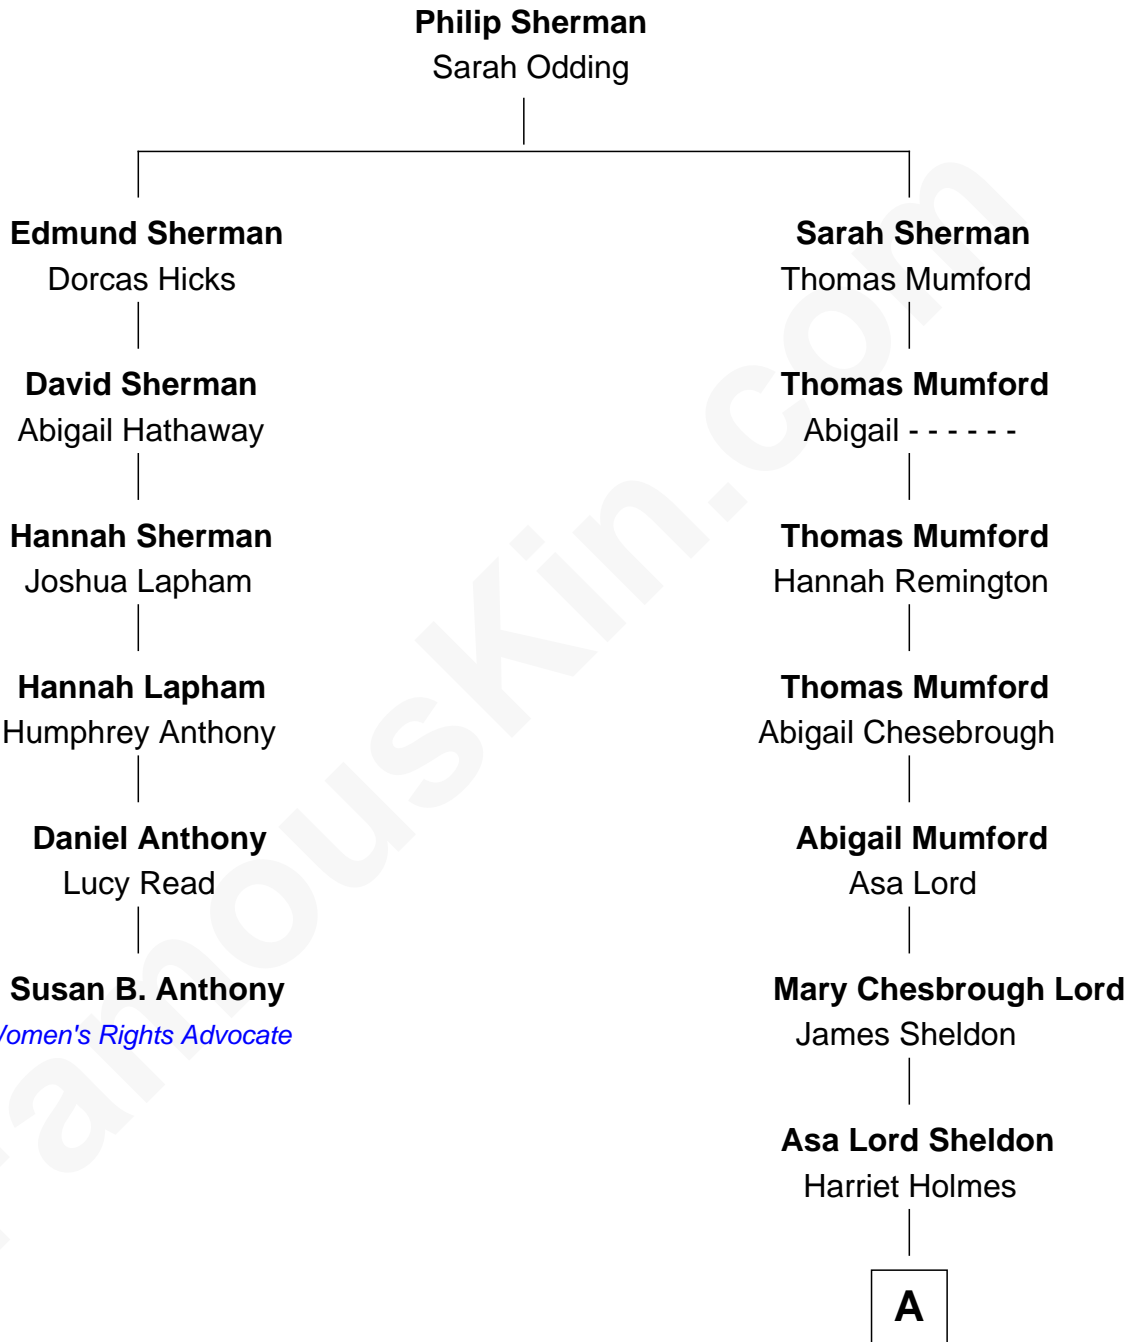

FamousKin.com

Relationship Chart of

Susan B. Anthony

Women's Rights Advocate

5th cousin 5 times removed of

Mamie (Doud) Eisenhower

First Lady of President Dwight Eisenhower

A

James Henry Sheldon

Susan Hill

Mary Cornelia Sheldon

Royal Houghton Doud

John Sheldon Doud

Elivera Mathilda Carlson

Mamie (Doud) Eisenhower

First Lady of Dwight Eisenhower