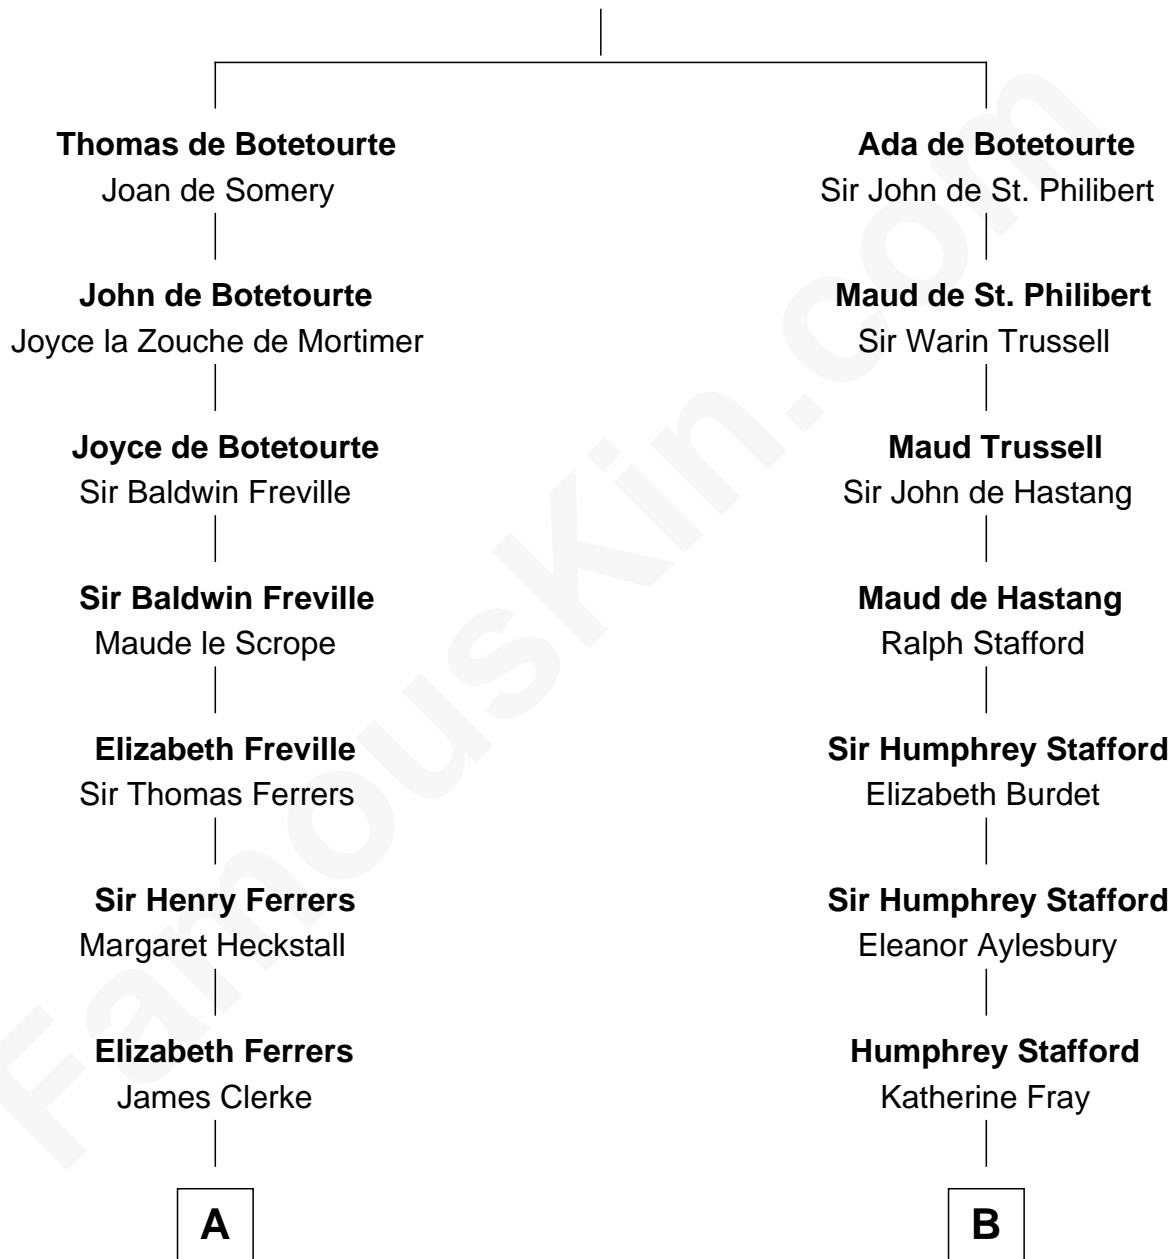

FamousKin.com Relationship Chart of

Susan B. Anthony

Women's Rights Advocate

17th cousin 4 times removed of

Warren G. Harding

29th U.S. President

John de Botetourte

Maud FitzThomas

C

Phoebe Tripp

Amos Harding

George Tryon Harding

Elizabeth Madison

Charles Alexander Harding

Mary Ann Crawford

Dr. George Tryon Harding

Phoebe Elizabeth Dickerson

Warren G. Harding

29th U.S. President

FamousKin.com