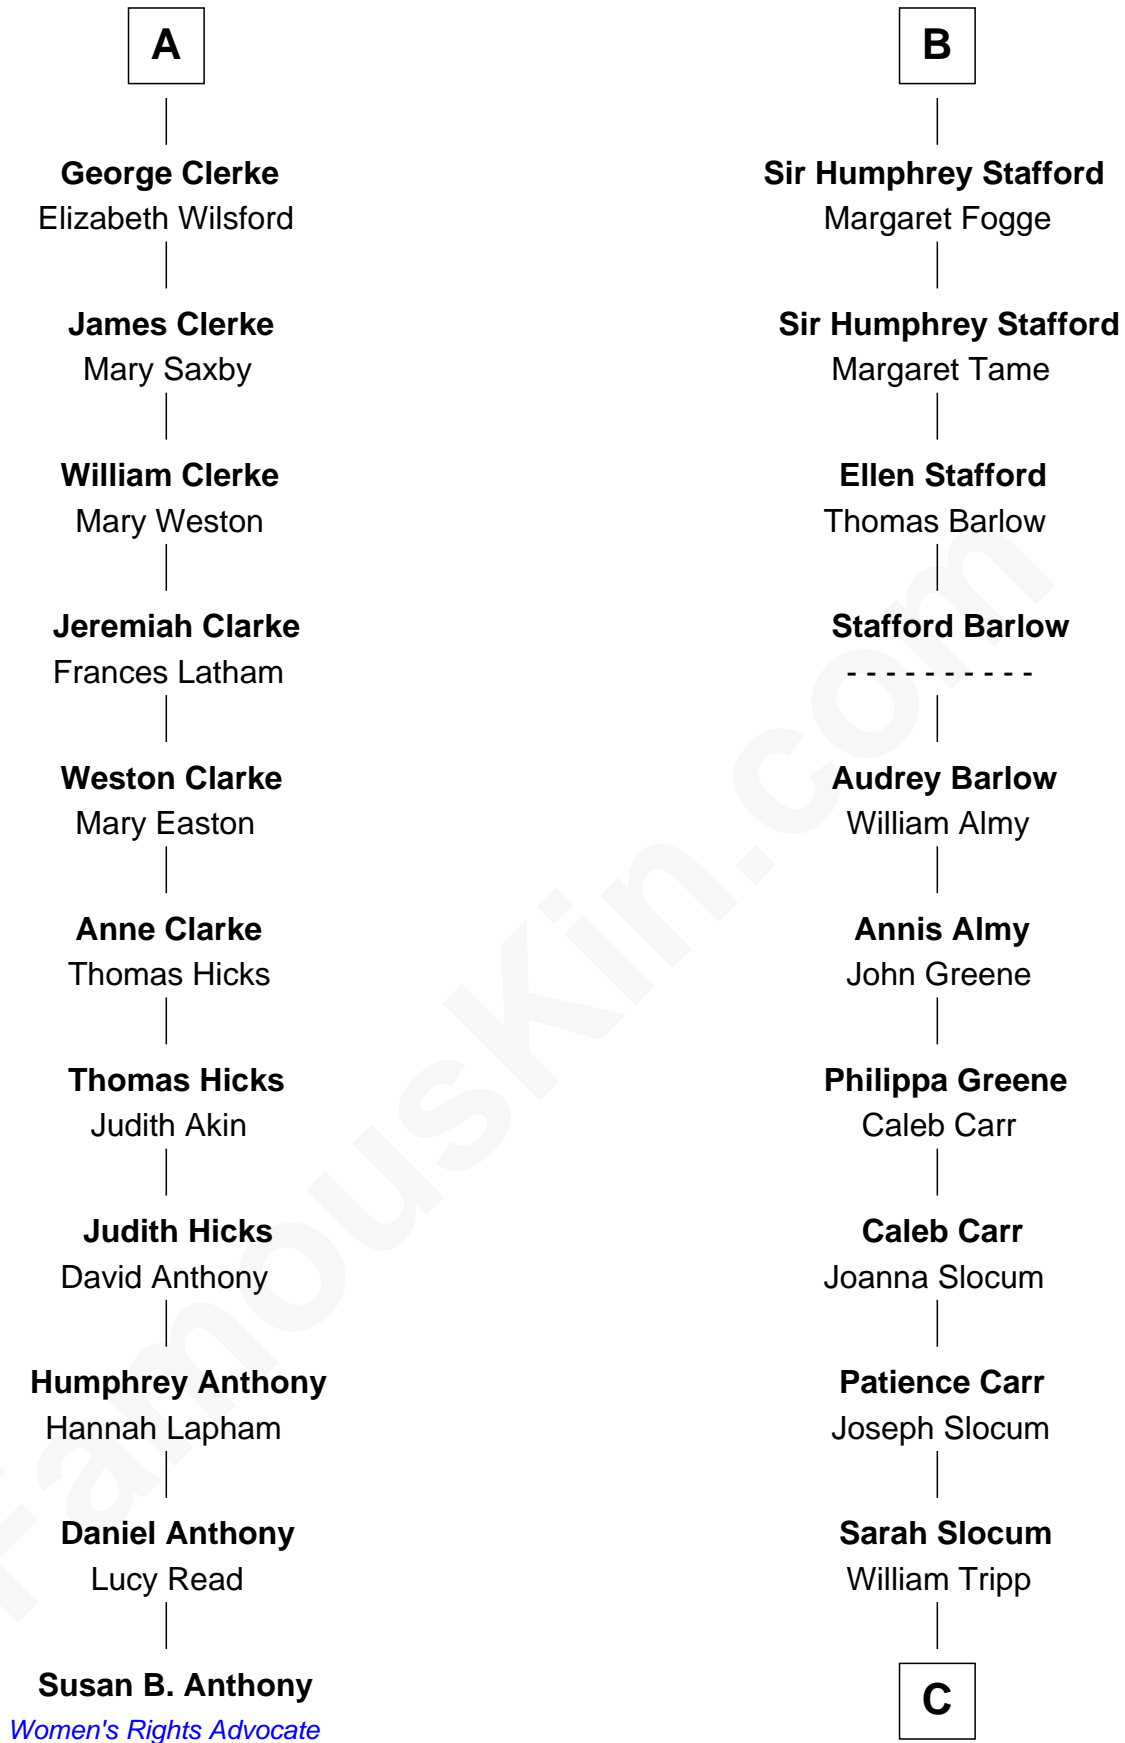

FamousKin.com Relationship Chart of

Susan B. Anthony

Women's Rights Advocate

17th cousin 4 times removed of

Warren G. Harding

29th U.S. President

John de Botetourte

Maud FitzThomas