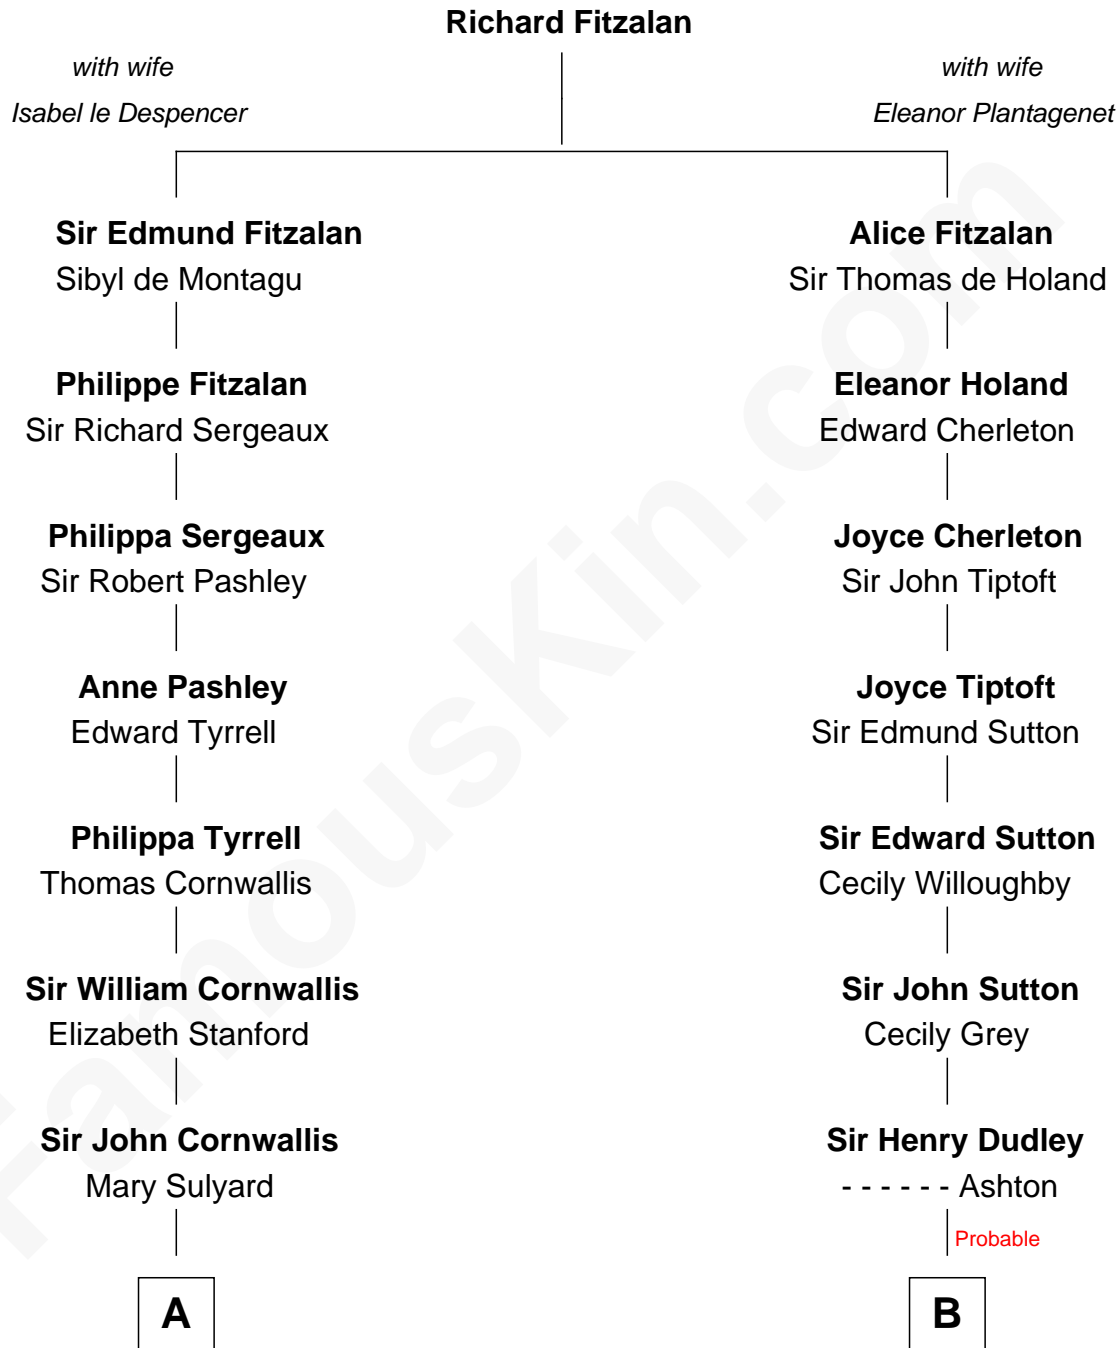

## Relationship Chart of

### Susan B. Anthony

*Women's Rights Advocate*

17th cousin 2 times removed of

**Herbert Hoover**  
*31st U.S. President*

**C**

**Theodore Minthorn**

Mary Wasley

**Hulda Randall Minthorn**