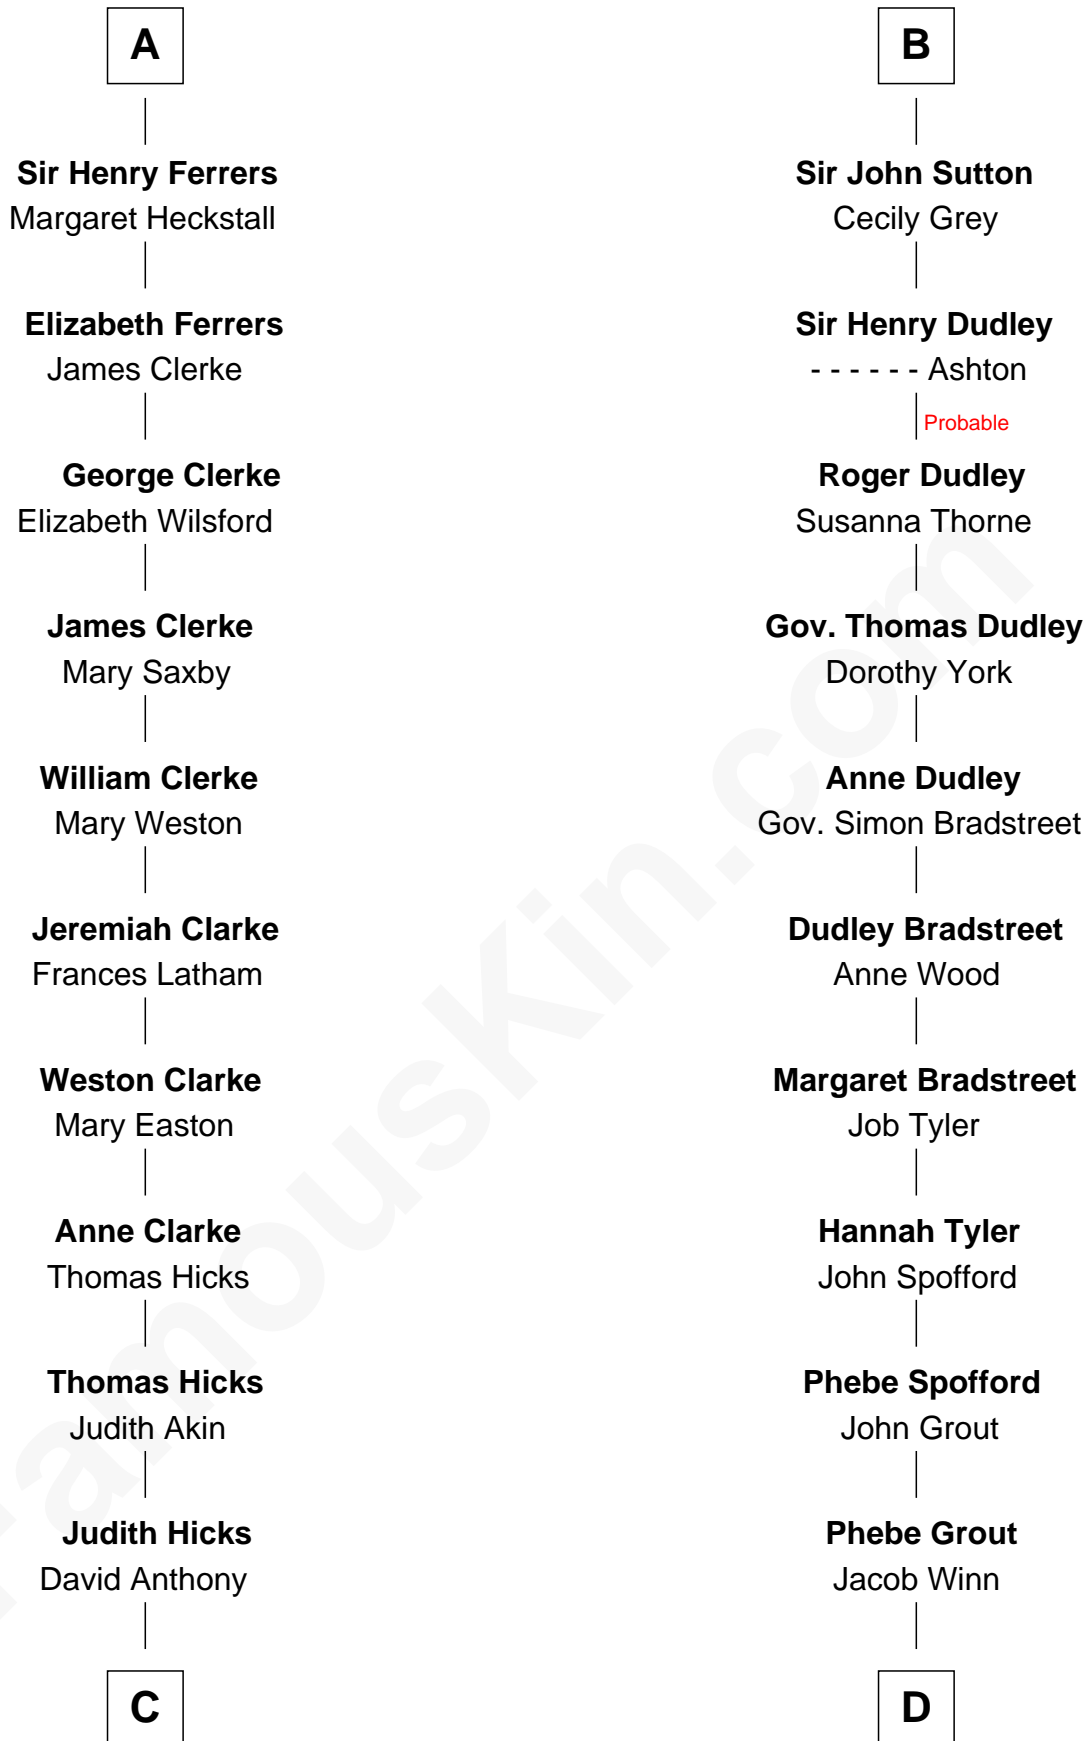

FamousKin.com Relationship Chart of

Susan B. Anthony

Women's Rights Advocate

19th cousin 2 times removed of

Herbert Hoover

31st U.S. President

Sir William de Ferrers

Margaret de Quincy

C

Humphrey Anthony

Hannah Lapham

Daniel Anthony

Lucy Read

Susan B. Anthony

Women's Rights Advocate

D