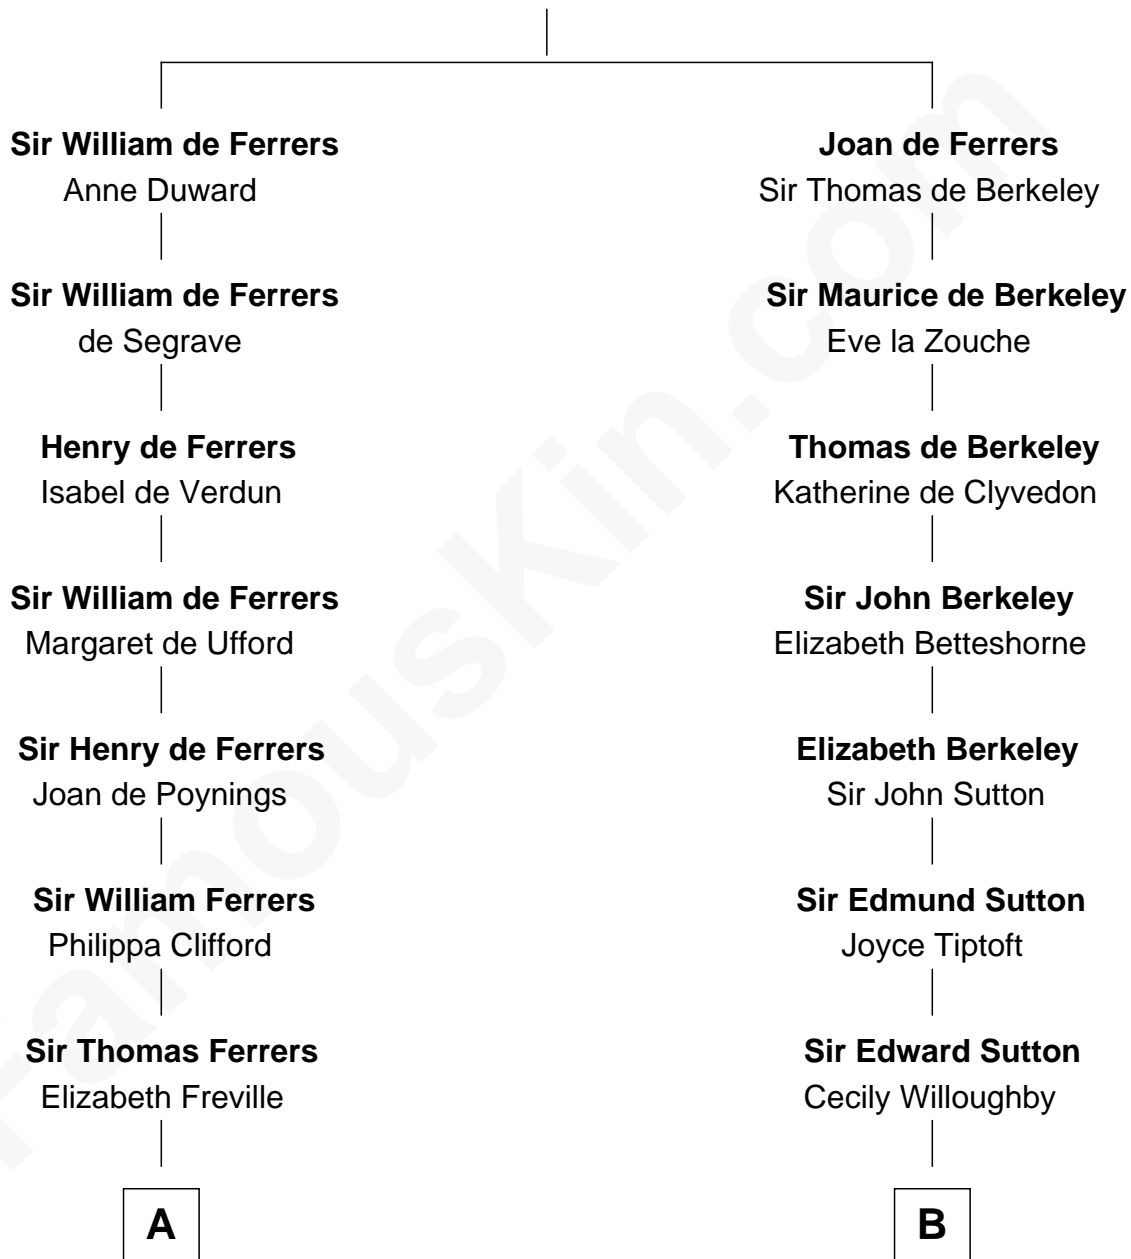

FamousKin.com Relationship Chart of

Susan B. Anthony

Women's Rights Advocate

19th cousin 2 times removed of

Herbert Hoover

31st U.S. President

Sir William de Ferrers

Margaret de Quincy

C

Humphrey Anthony

Hannah Lapham

Daniel Anthony

Lucy Read

Susan B. Anthony

Women's Rights Advocate

D