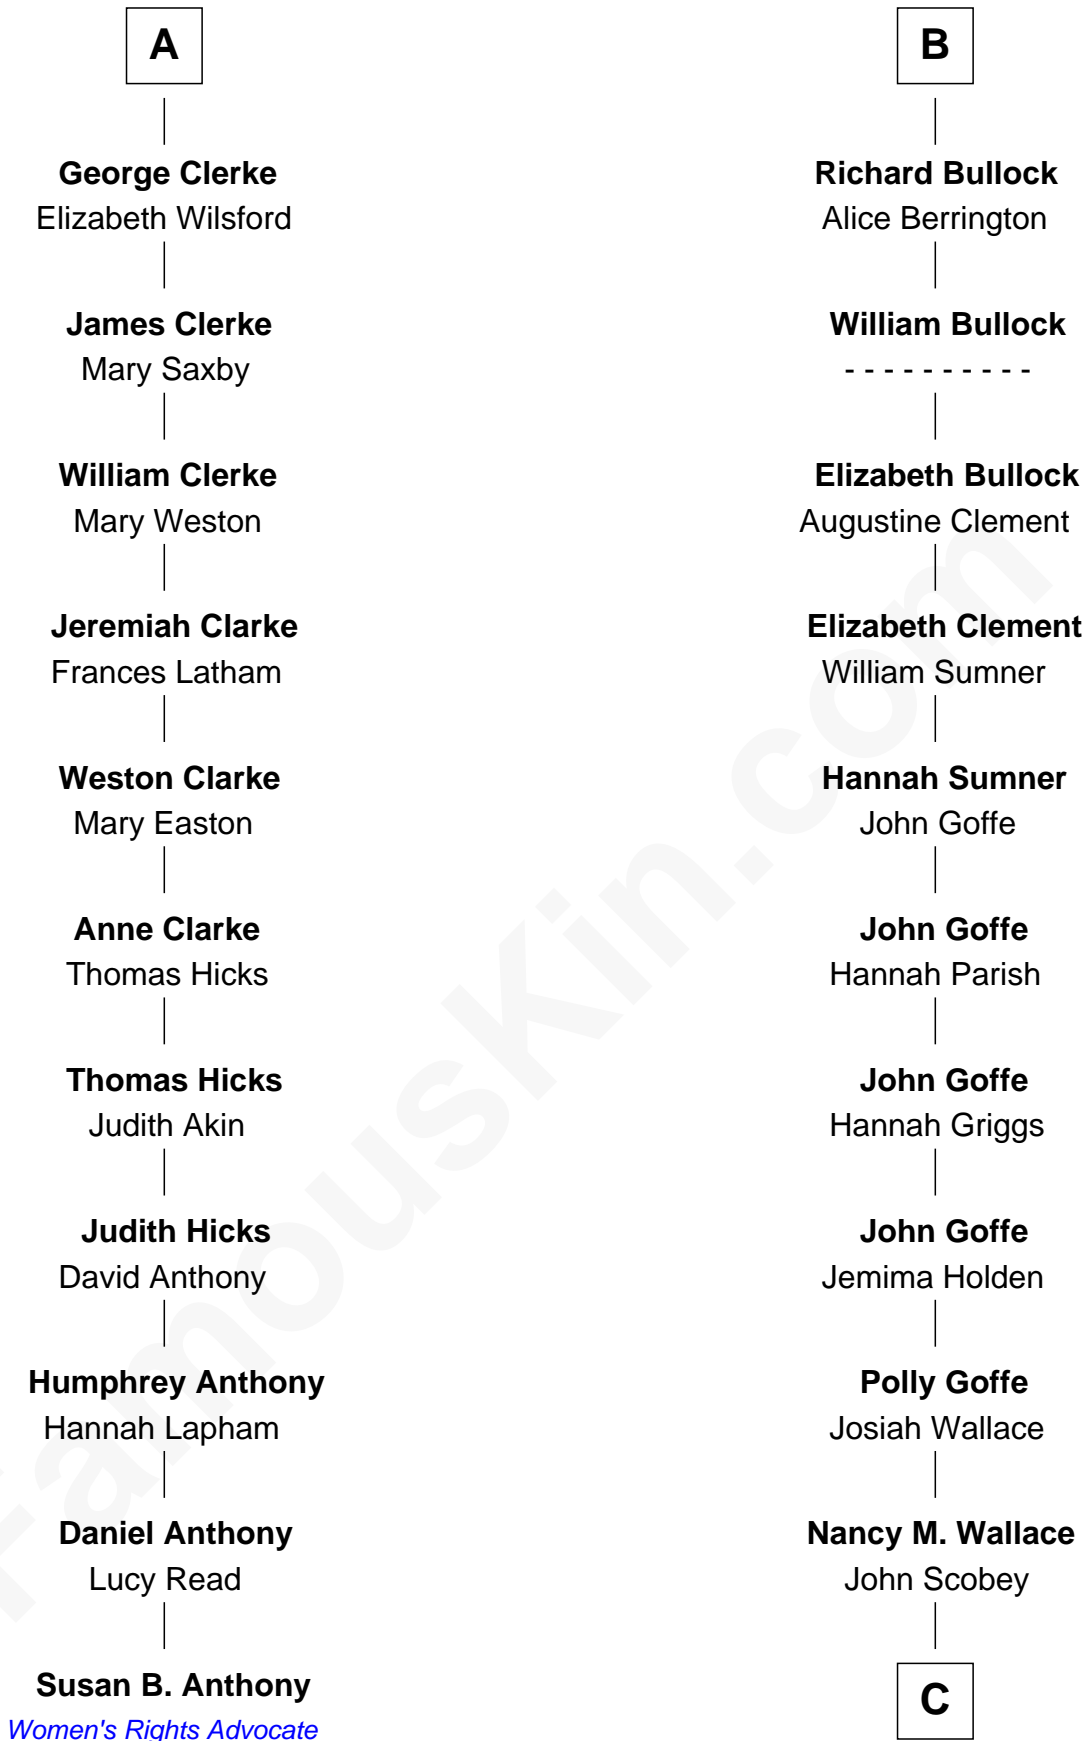

# FamousKin.com Relationship Chart of

**Susan B. Anthony**

*Women's Rights Advocate*

17th cousin 2 times removed of

**Lou (Henry) Hoover**

*First Lady of President Herbert Hoover*

**Bartholomew de Badlesmere**

Margaret de Clare

**Margery de Badlesmere**

Sir William de Ros

**Maud de Roos**

John de Welles

**Margery de Welles**

Stephen le Scrope

**Maude le Scrope**

**Maud de Badlesmere**

John de Vere

**Aubrey de Vere**

Alice FitzWalter

**Sir Richard de Vere**

Alice Sergeaux

**Sir John de Vere**

Elizabeth Howard

**Joan de Vere**

Sir William Norreys

**Margaret Norreys**

Gilbert Bullock

**Thomas Bullock**

Alice Kingsmill

**B**

**C**