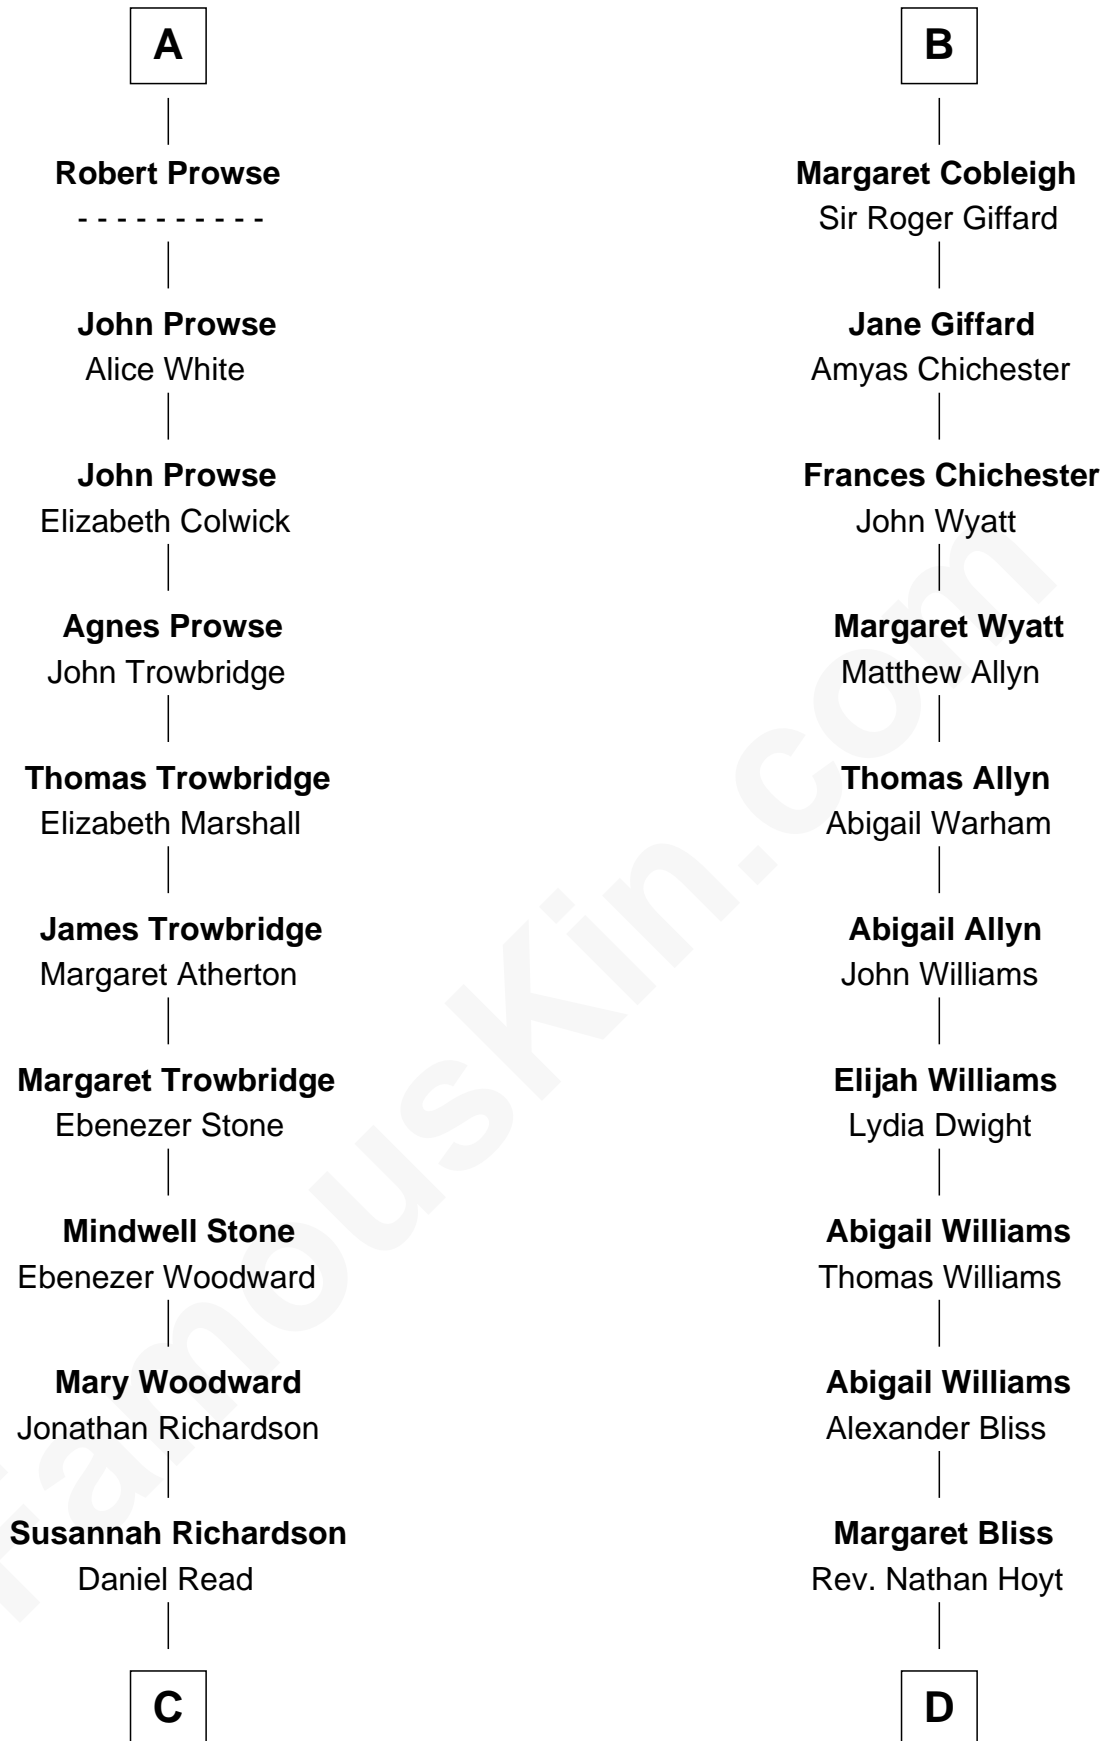

FamousKin.com Relationship Chart of

Susan B. Anthony

Women's Rights Advocate

18th cousin of

Ellen Louise (Axson) Wilson

First Lady of President Woodrow Wilson

Sir Humphrey de Beauchamp

Sibyl Oliver

Joan - - - - -

Sir John Beauchamp

Margaret Whalesburgh

Elizabeth Beauchamp

William Fortescue

William Fortescue

Matilda Falwell

John Fortescue

Joan Prutteston

William Fortescue

Elizabeth Champernowne

Jane Fortescue

John Cobleigh

B

C

Lucy Read
Daniel Anthony

Susan B. Anthony
Women's Rights Advocate

D

Margaret Jane Hoyt
Rev. Samuel Edward Axson

Ellen Louise (Axson) Wilson
First Lady of Woodrow Wilson

FamousKin.com