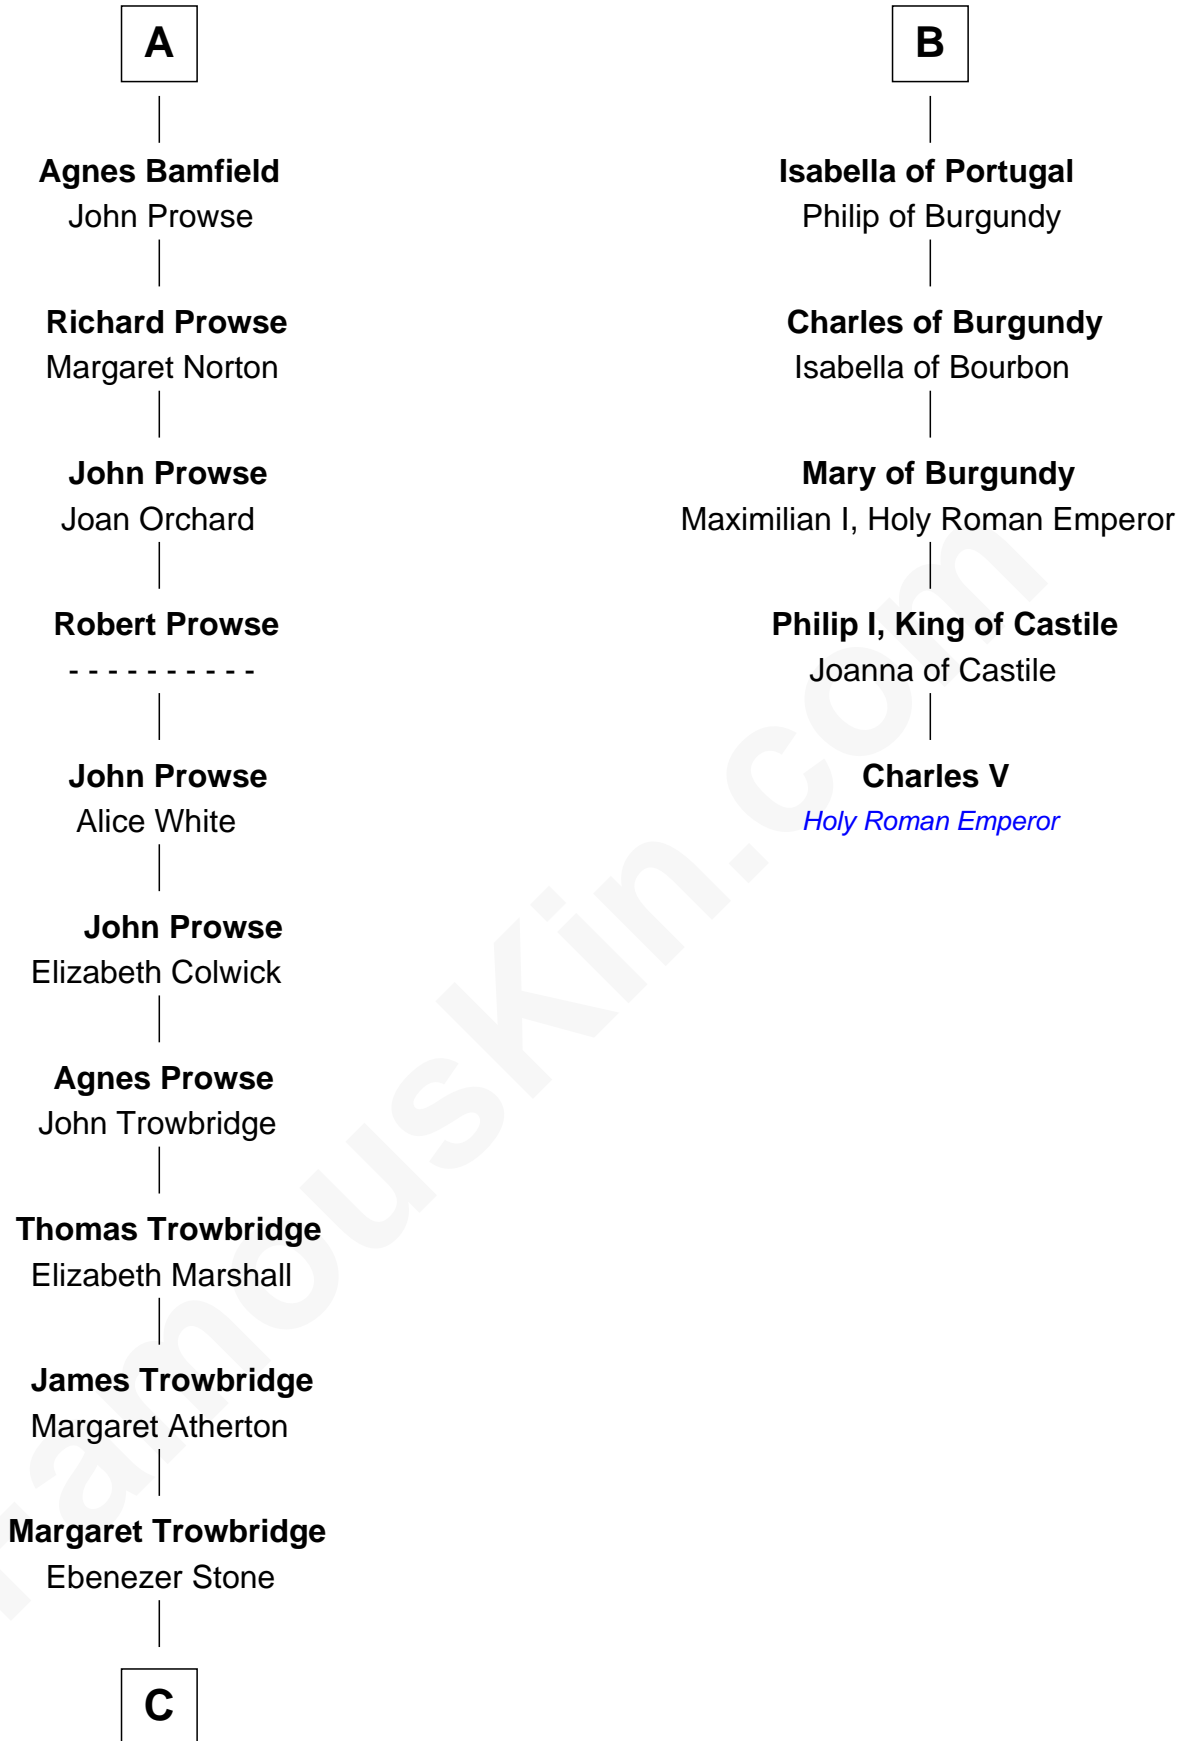

FamousKin.com Relationship Chart of

Susan B. Anthony

Women's Rights Advocate

11th cousin 10 times removed of

Charles V

Holy Roman Emperor

Sir Geoffrey FitzPiers

Aveline de Clare

C

—
Mindwell Stone

Ebenezer Woodward

—
Mary Woodward

Jonathan Richardson

—
Susannah Richardson

Daniel Read

—
Lucy Read