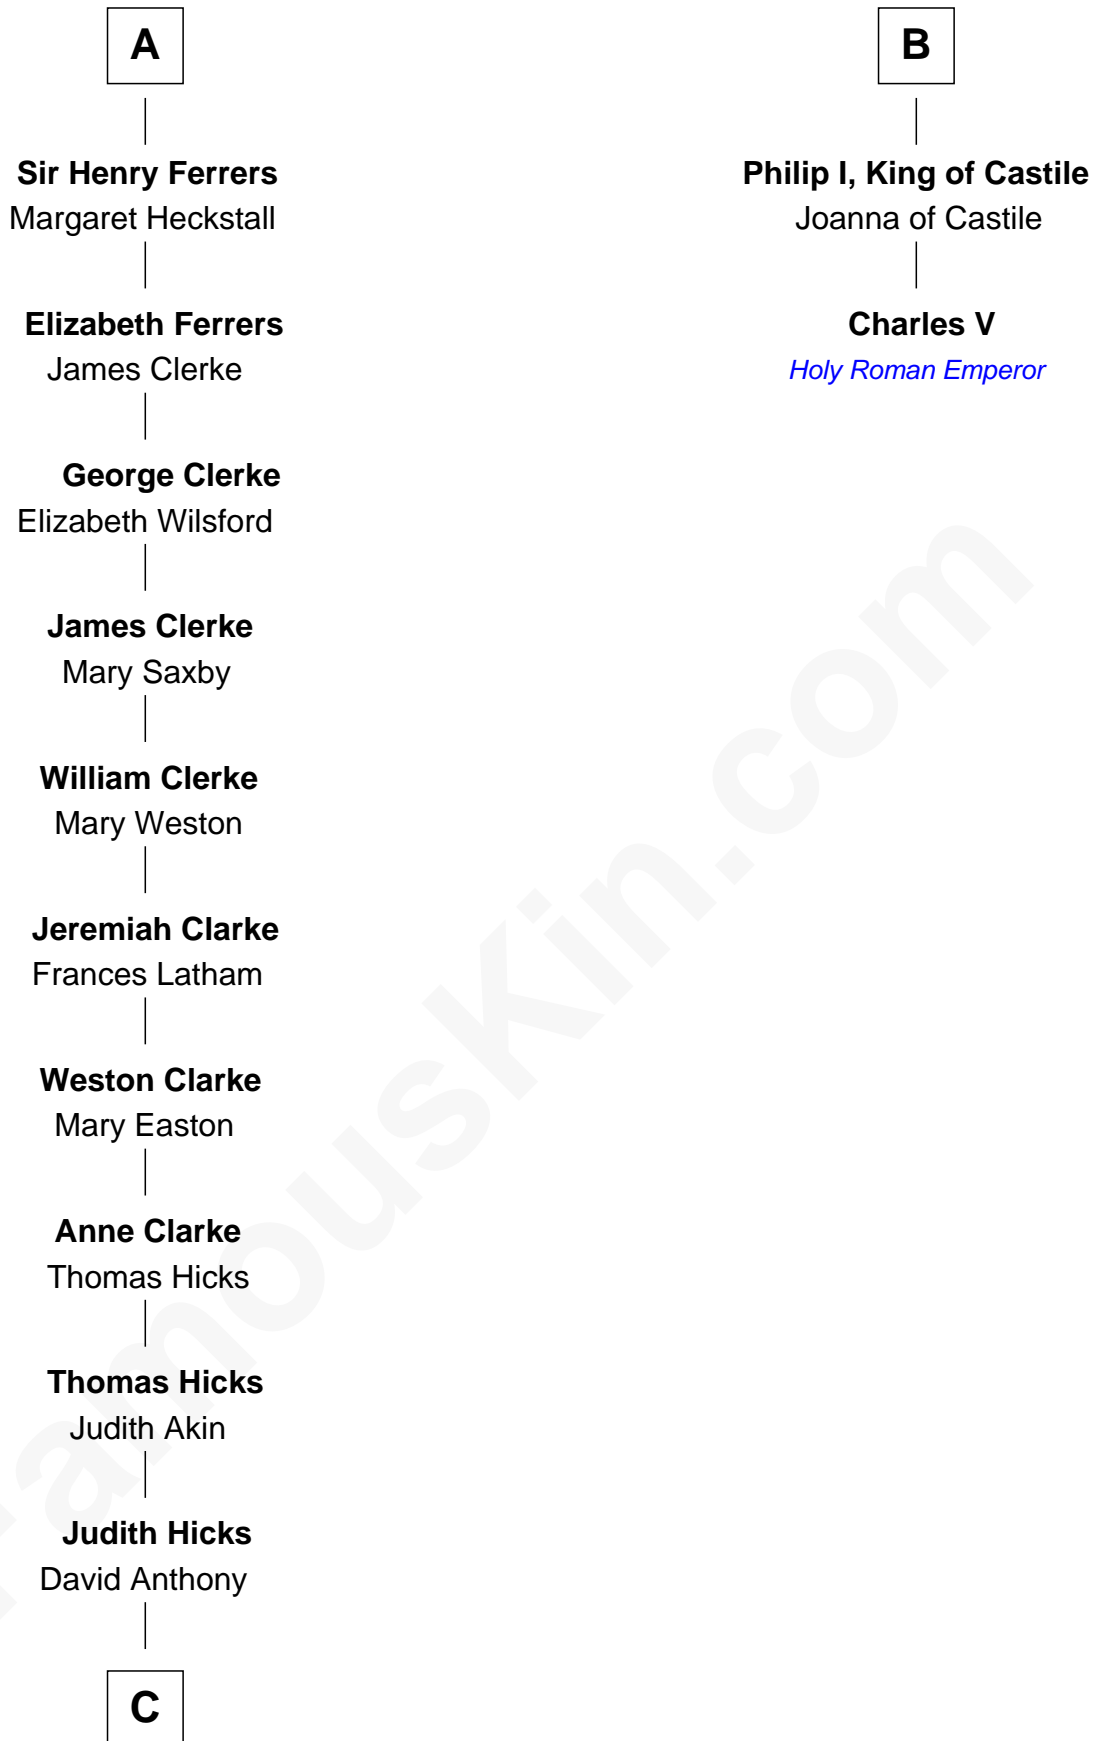

FamousKin.com Relationship Chart of

Susan B. Anthony

Women's Rights Advocate

8th cousin 11 times removed of

Charles V

Holy Roman Emperor

King Edward I
Eleanor of Castile

C

—
Humphrey Anthony

Hannah Lapham

—
Daniel Anthony

Lucy Read

—
Susan B. Anthony

Women's Rights Advocate

FamousKin.com