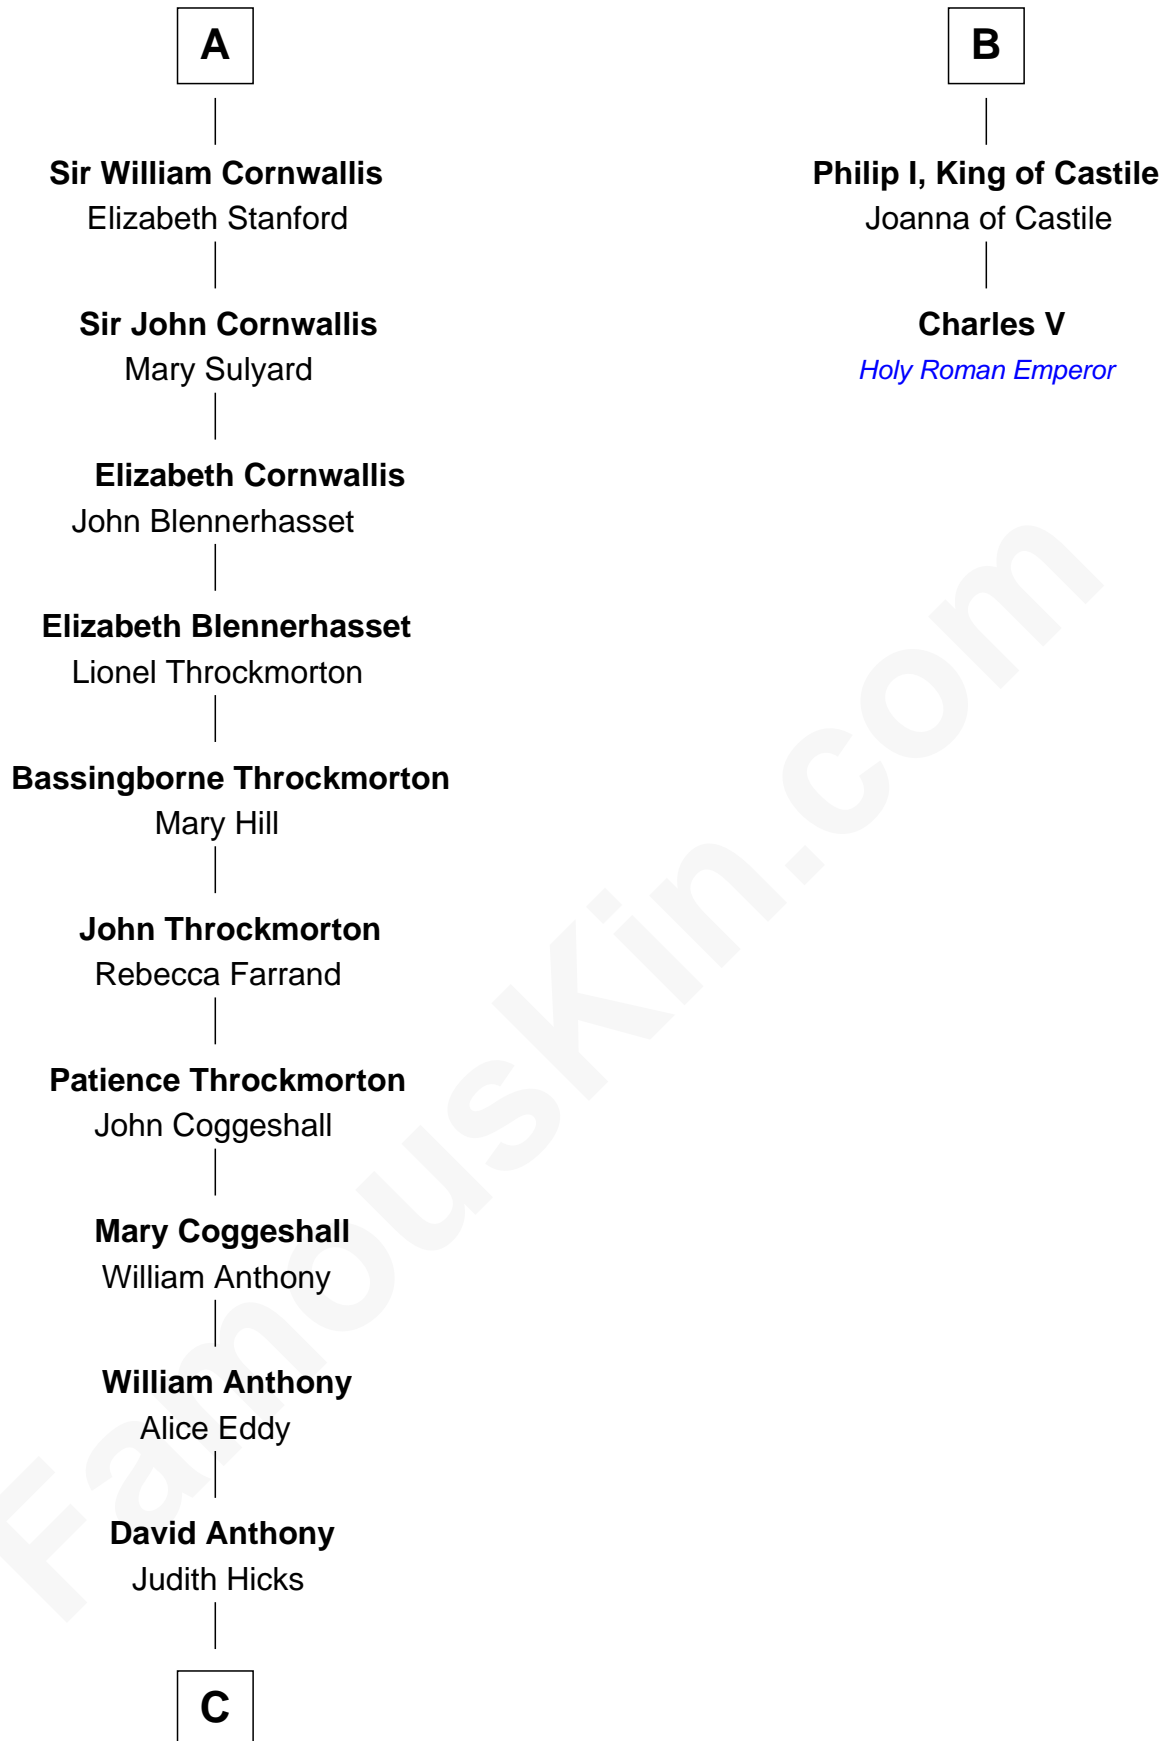

FamousKin.com Relationship Chart of

Susan B. Anthony

Women's Rights Advocate

8th cousin 11 times removed of

Charles V

Holy Roman Emperor

C

—
Humphrey Anthony

Hannah Lapham

—
Daniel Anthony

Lucy Read

—
Susan B. Anthony

Women's Rights Advocate

FamousKin.com