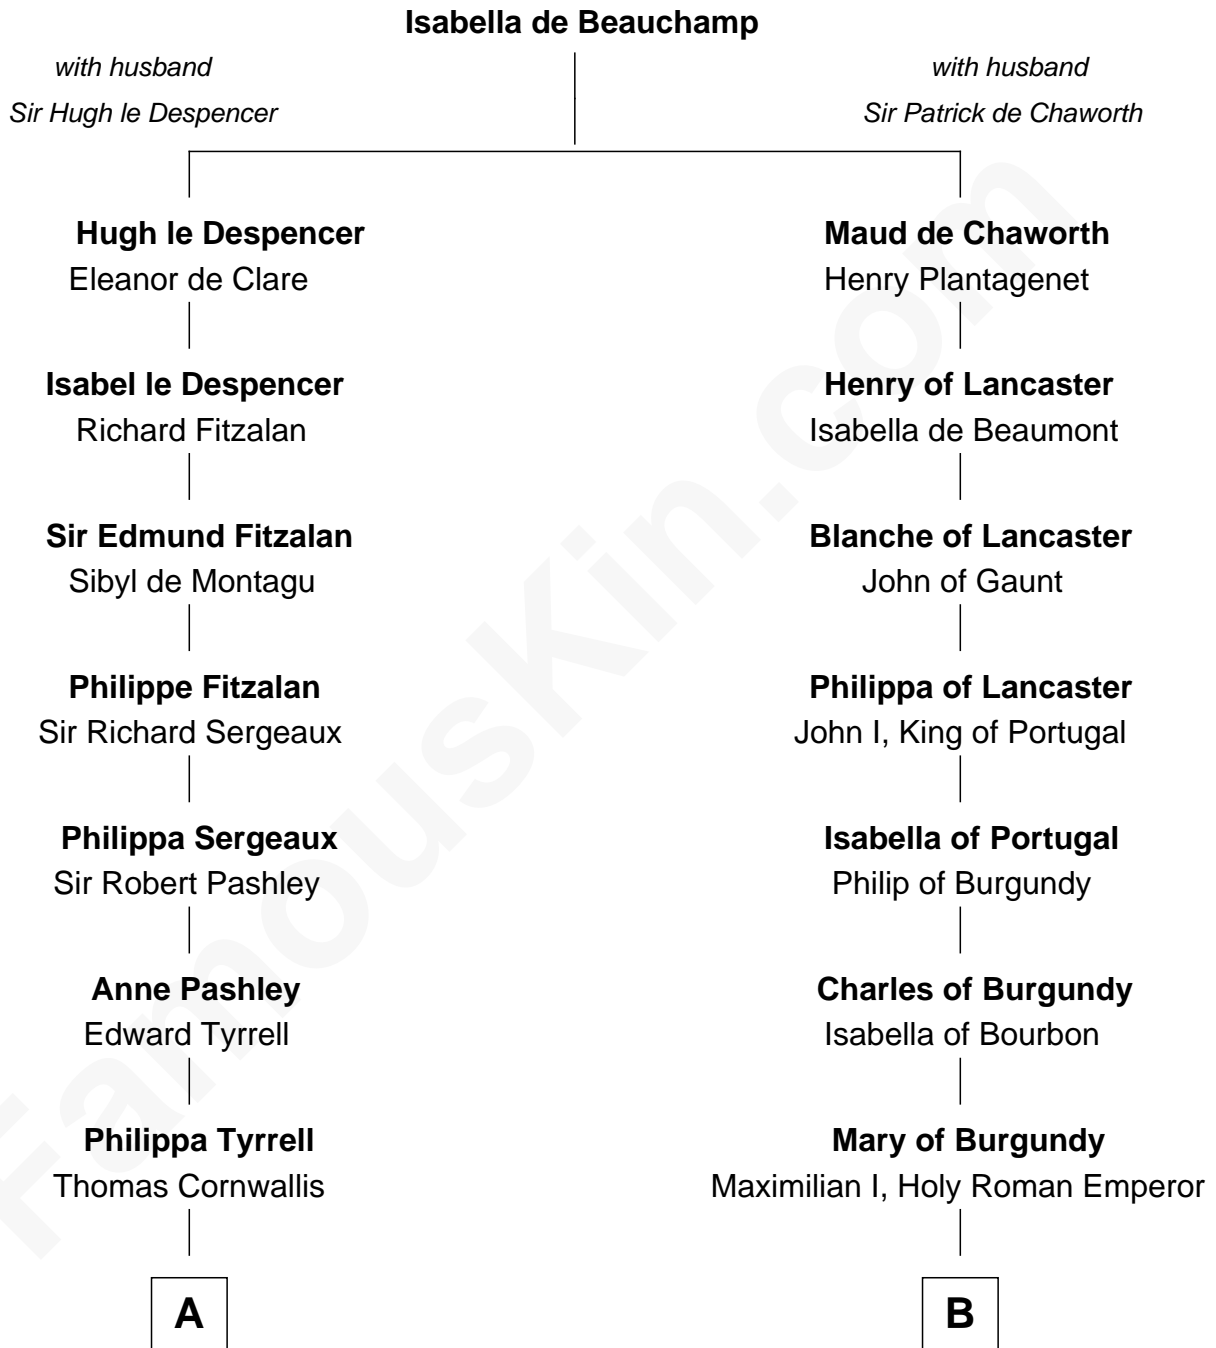

FamousKin.com Relationship Chart of

Susan B. Anthony

Women's Rights Advocate

8th cousin 11 times removed of

Charles V

Holy Roman Emperor

C

—
Humphrey Anthony

Hannah Lapham

—
Daniel Anthony

Lucy Read

—
Susan B. Anthony

Women's Rights Advocate

FamousKin.com