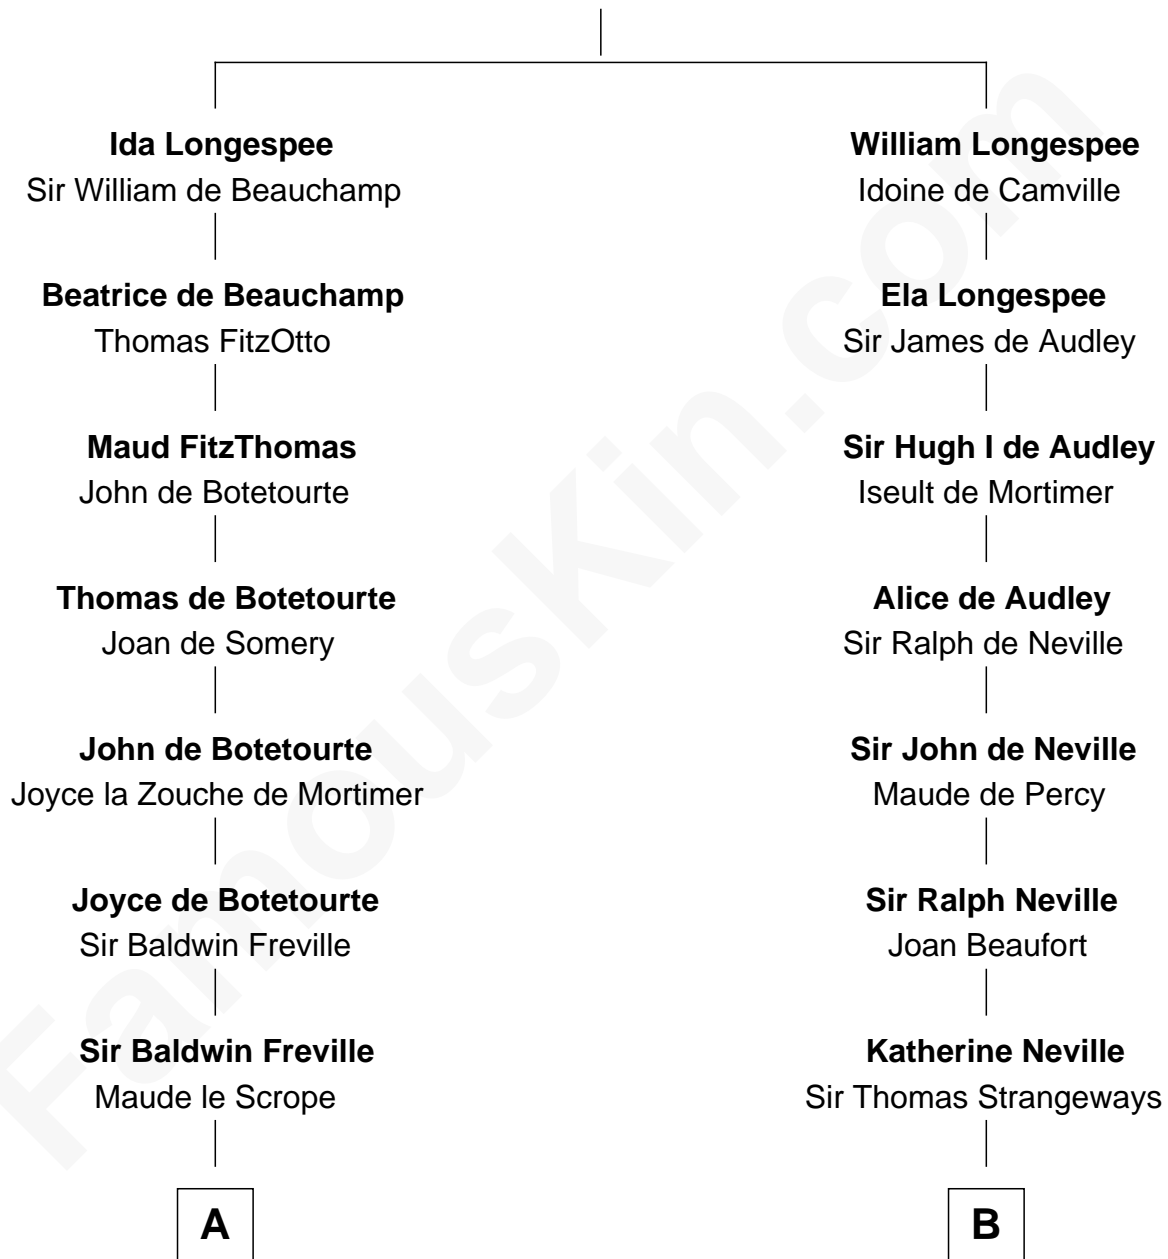

FamousKin.com Relationship Chart of

Susan B. Anthony

Women's Rights Advocate

20th cousin of

Milton Bradley

Founder, Milton Bradley Company

Sir William Longespee

Ela of Salisbury

C

Judith Hicks
David Anthony

Humphrey Anthony
Hannah Lapham

Daniel Anthony
Lucy Read

Susan B. Anthony
Women's Rights Advocate

D

Oliver Smith Lyford
Elizabeth Johnson

Dudley Lyford
Betsey Smith