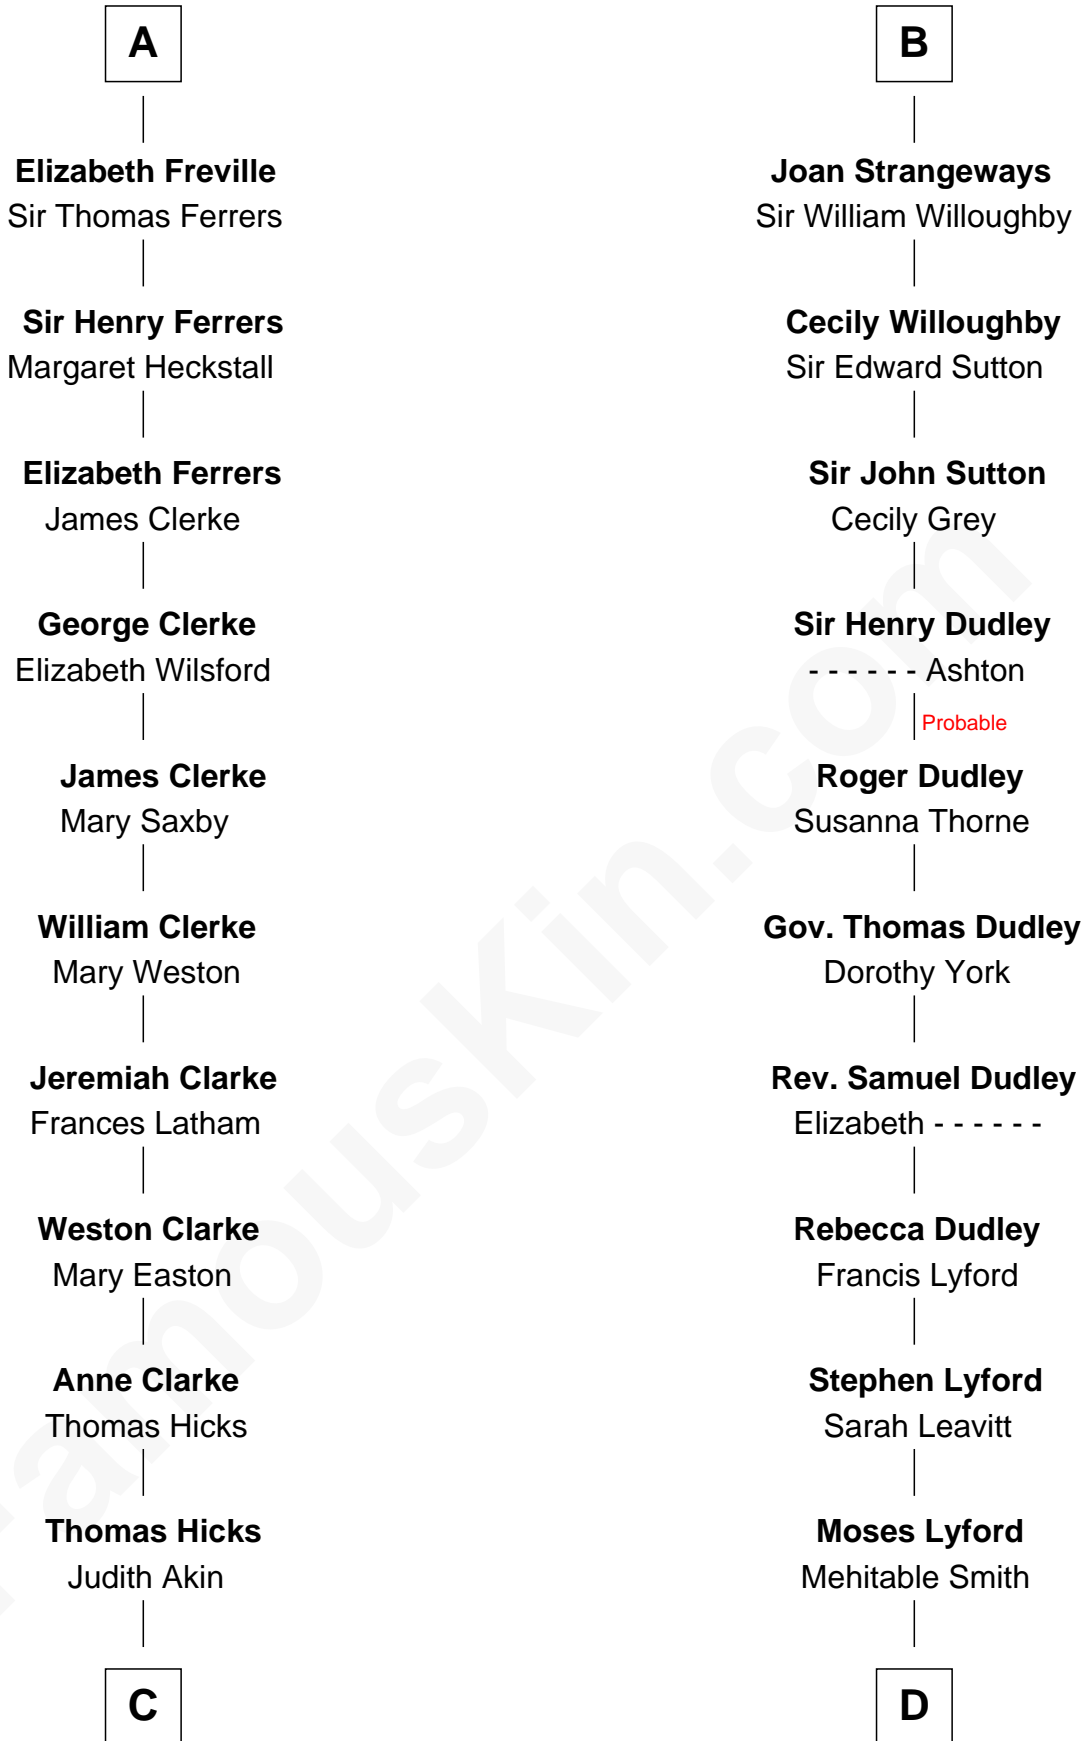

FamousKin.com Relationship Chart of

Susan B. Anthony

Women's Rights Advocate

20th cousin of

Milton Bradley

Founder, Milton Bradley Company

Sir William Longespee

Ela of Salisbury

C

Judith Hicks
David Anthony

Humphrey Anthony
Hannah Lapham

Daniel Anthony
Lucy Read

Susan B. Anthony
Women's Rights Advocate

D

Oliver Smith Lyford
Elizabeth Johnson

Dudley Lyford
Betsey Smith