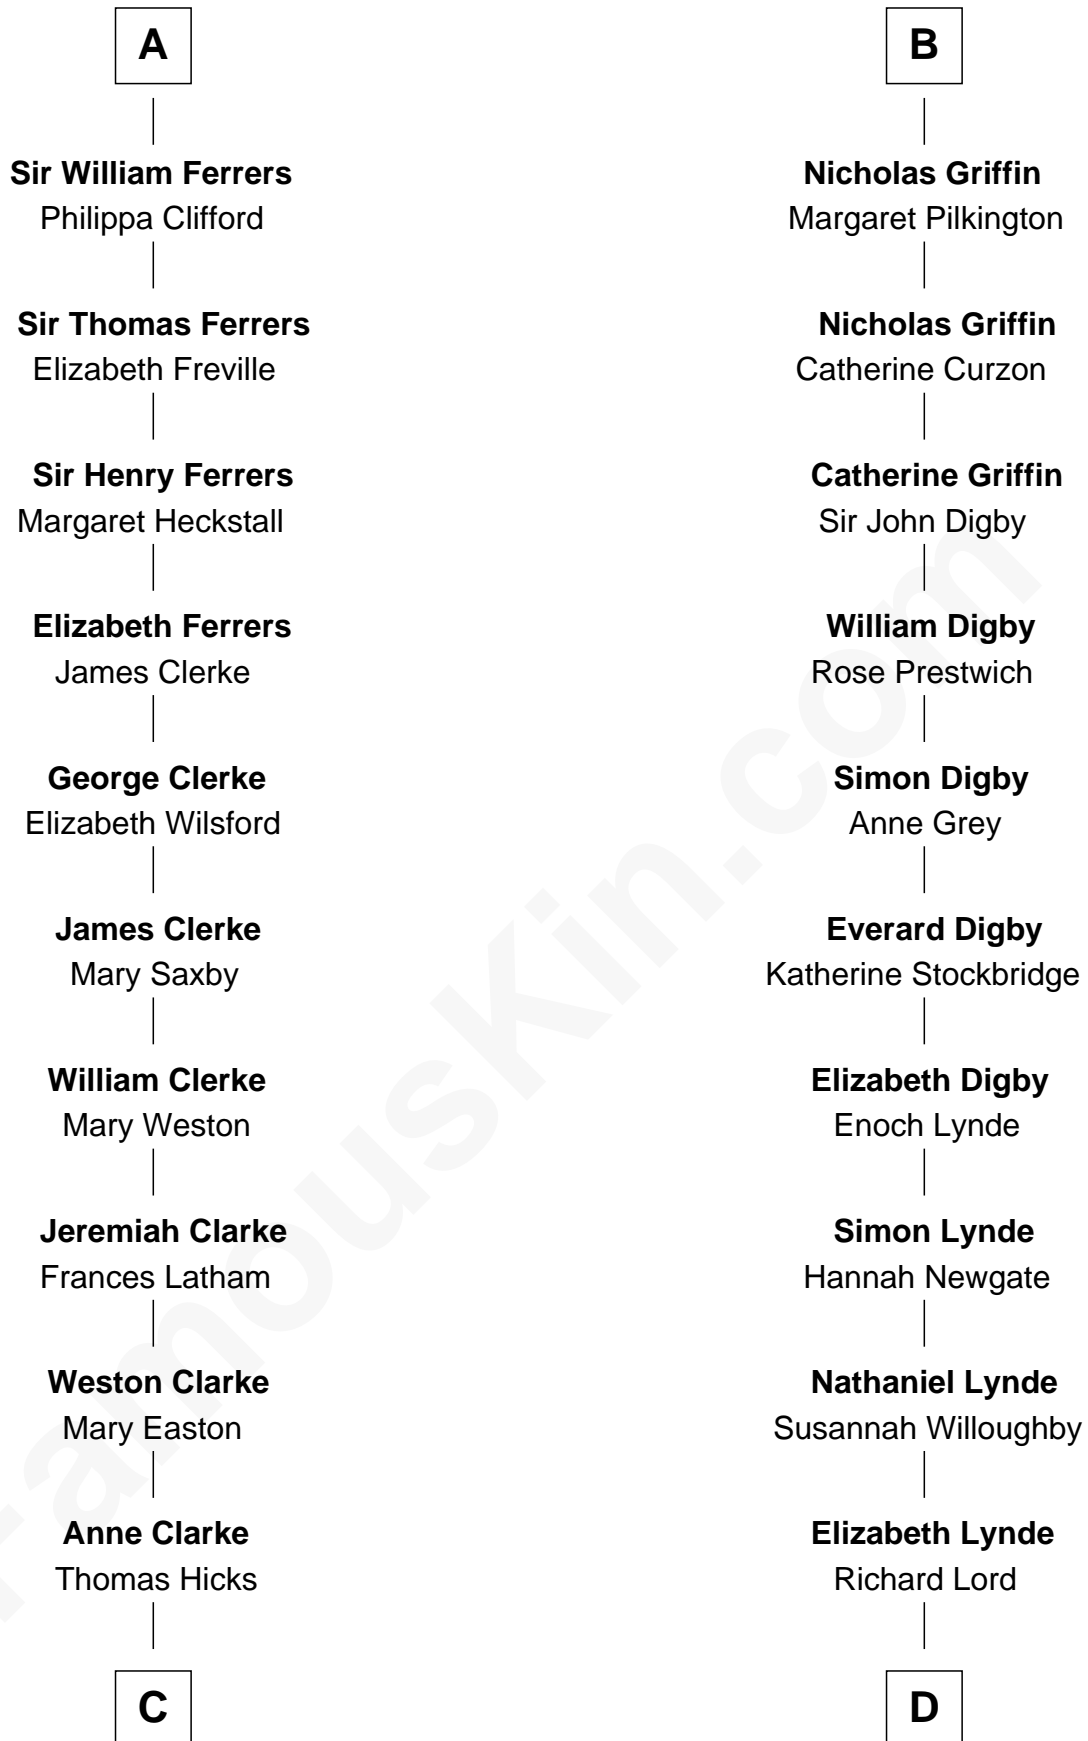

# FamousKin.com Relationship Chart of

**Susan B. Anthony**

*Women's Rights Advocate*

21st cousin of

**J.P. Morgan**

*American Banker and Art Collector*

**Alan of Galloway**

*with wife  
Helen de l'Isle*

John de la Warre

**Henry de Ferrers**

Isabel de Verdun

**Catherine de la Warre**

Sir Warin le Latimer

**Sir William de Ferrers**

Margaret de Ufford

**Elizabeth le Latimer**

Sir Thomas Griffin

**Sir Henry de Ferrers**

Joan de Poynings

**Richard Griffin**

Anna Chamberlain

**A**

**B**

**C**

**Thomas Hicks**

Judith Akin

**Judith Hicks**

David Anthony

**Humphrey Anthony**

Hannah Lapham

**Daniel Anthony**

Lucy Read