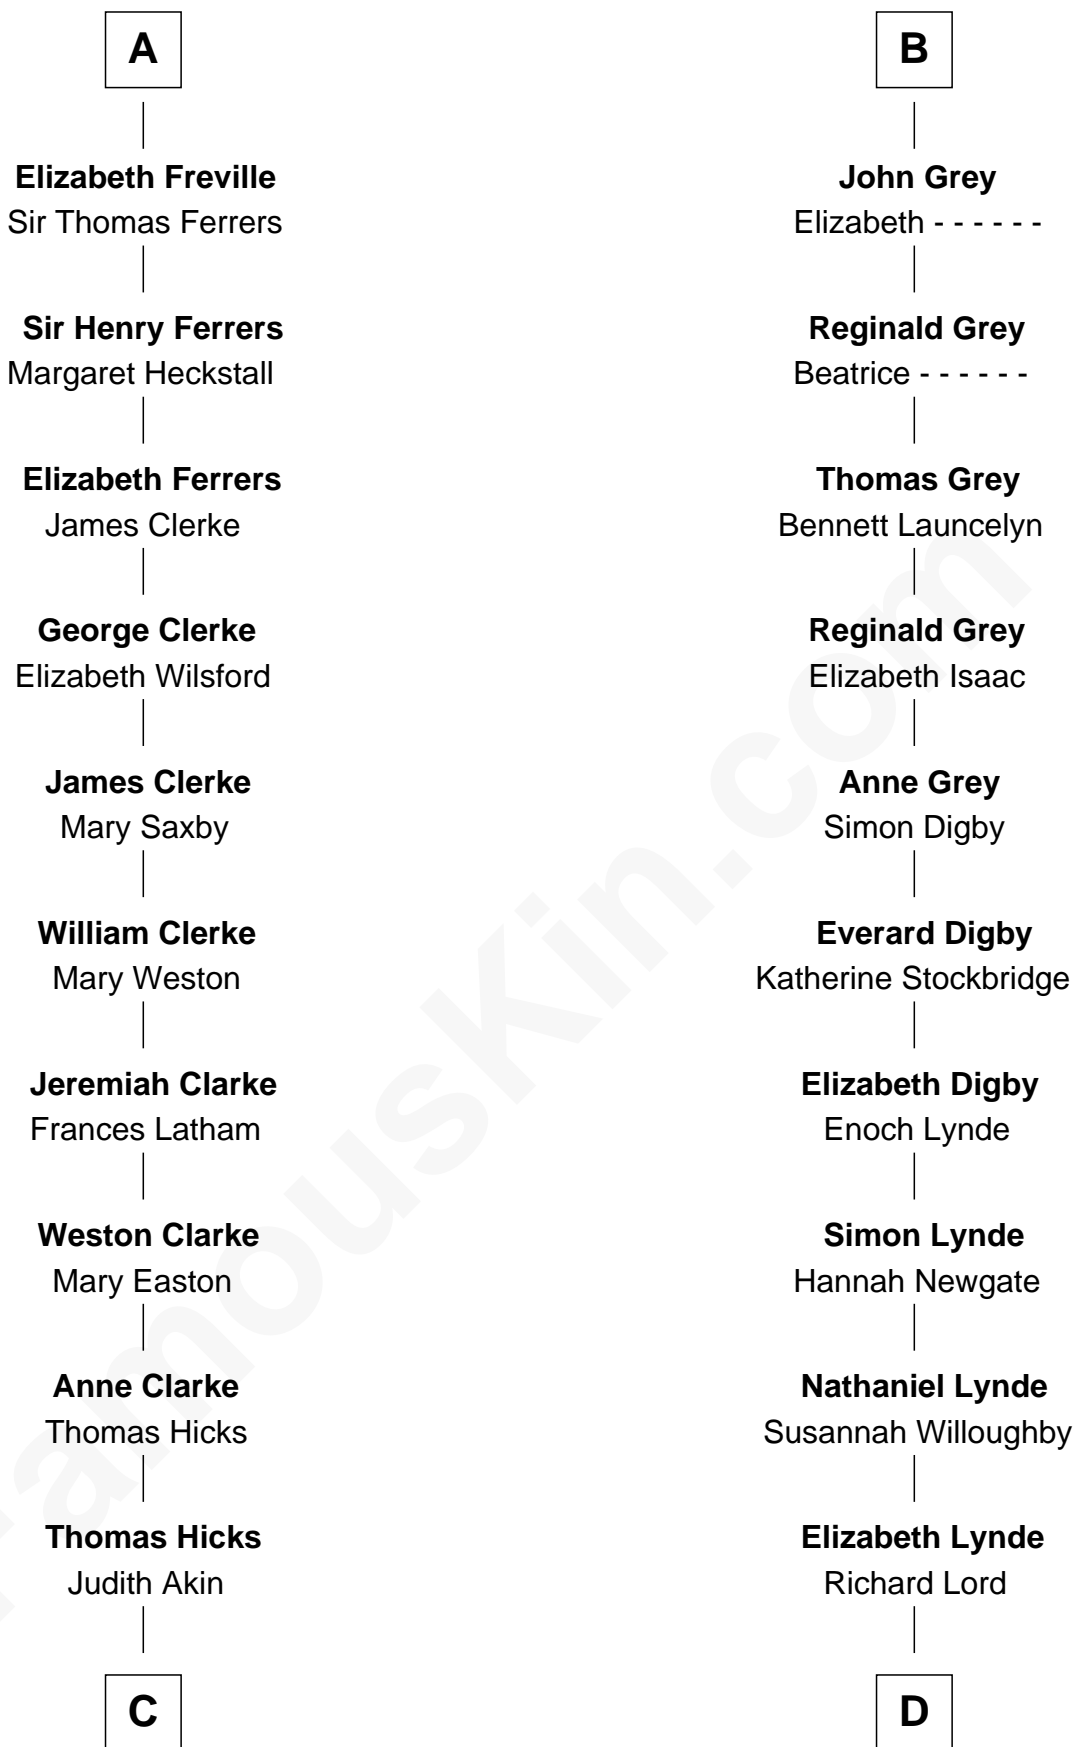

FamousKin.com Relationship Chart of

Susan B. Anthony

Women's Rights Advocate

20th cousin 1 time removed of

J.P. Morgan

American Banker and Art Collector

Sir William Longespee

Ela of Salisbury

Ida Longespee
Sir William de Beauchamp

Beatrice de Beauchamp
Thomas FitzOtto

Maud FitzThomas
John de Botetourte

Thomas de Botetourte
Joan de Somery

John de Botetourte
Joyce la Zouche de Mortimer

Joyce de Botetourte
Sir Baldwin Freville

Sir Baldwin Freville
Maude le Scrope

A

Ida Longespee
Sir Walter FitzRobert

Ela FitzWalter
William de Odingsells

Ida de Odingsells
Sir Roger de Herdeburgh

Ela Herdeburgh
Sir William de Boteler

Ankaret le Boteler
John le Strange

Eleanor le Strange
Sir Reynold de Grey

Sir Reynold Grey
Joan Astley

B

C

Judith Hicks
David Anthony

Humphrey Anthony
Hannah Lapham

Daniel Anthony
Lucy Read

Susan B. Anthony
Women's Rights Advocate