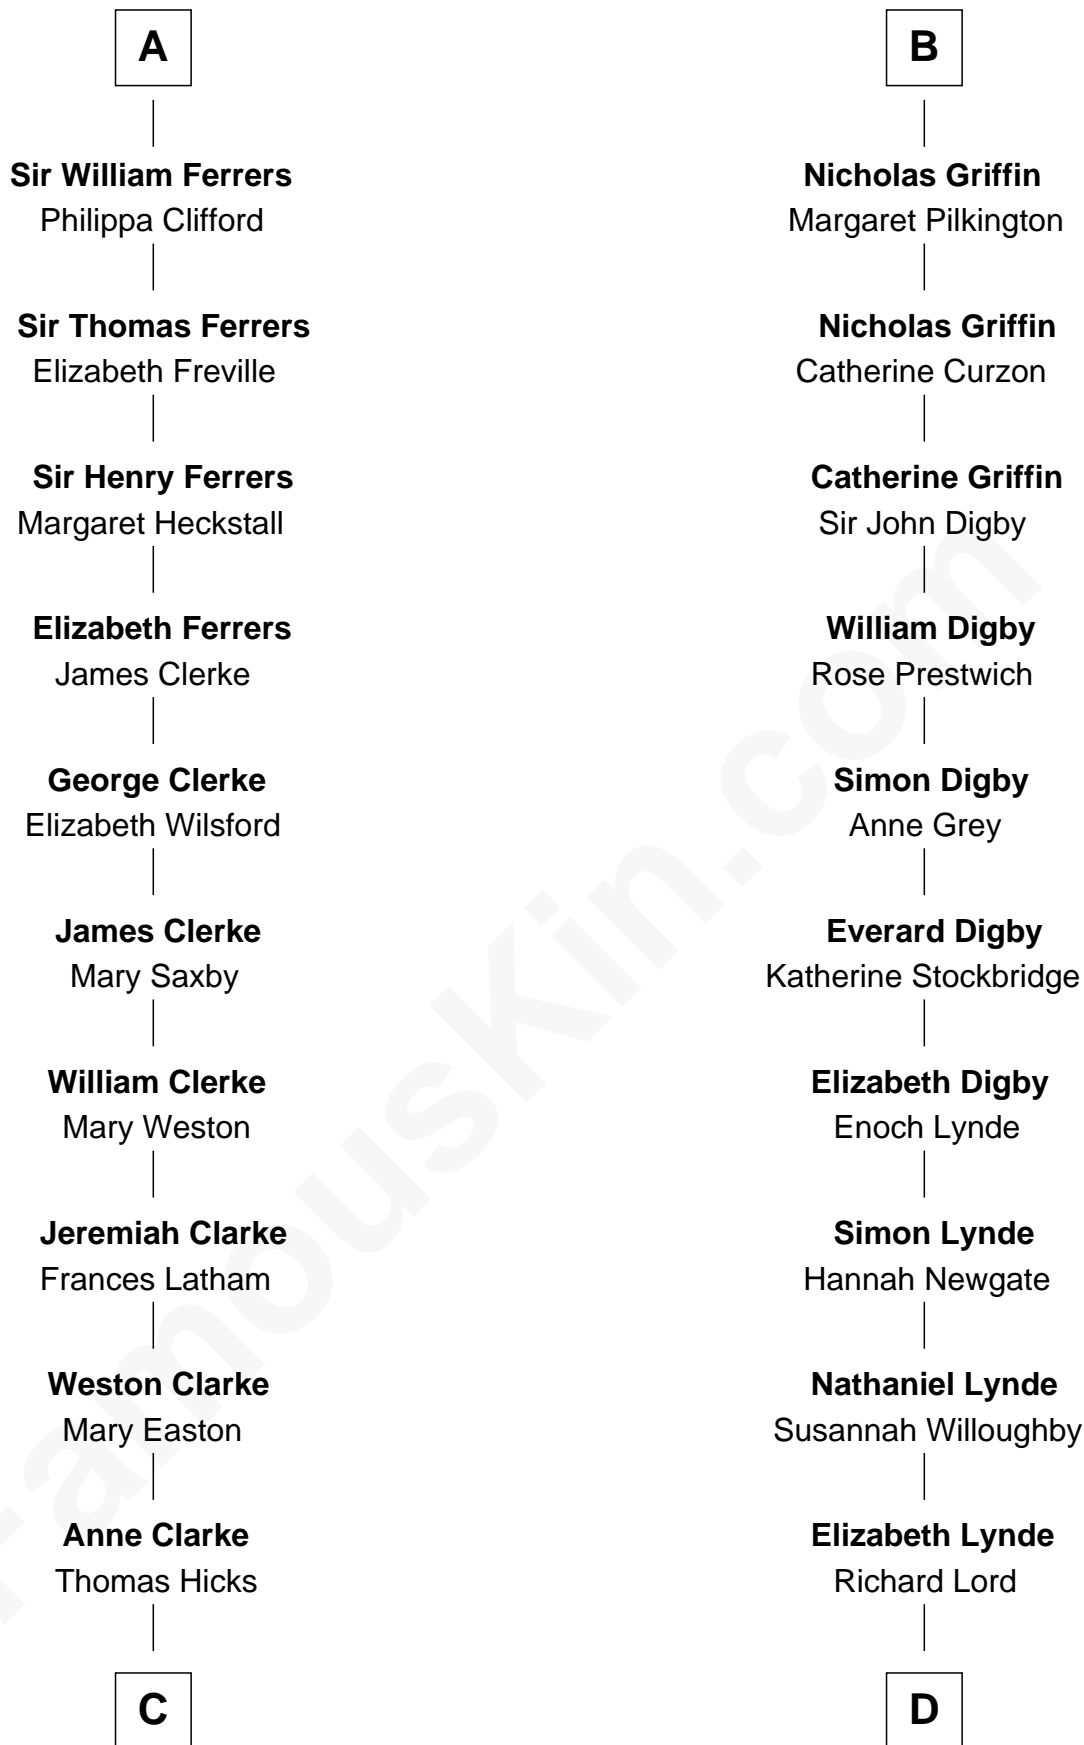

FamousKin.com Relationship Chart of

Susan B. Anthony

Women's Rights Advocate

21st cousin of

J.P. Morgan

American Banker and Art Collector

Reginald de Braiose

C

Thomas Hicks

Judith Akin

Judith Hicks

David Anthony

Humphrey Anthony

Hannah Lapham

Daniel Anthony

Lucy Read