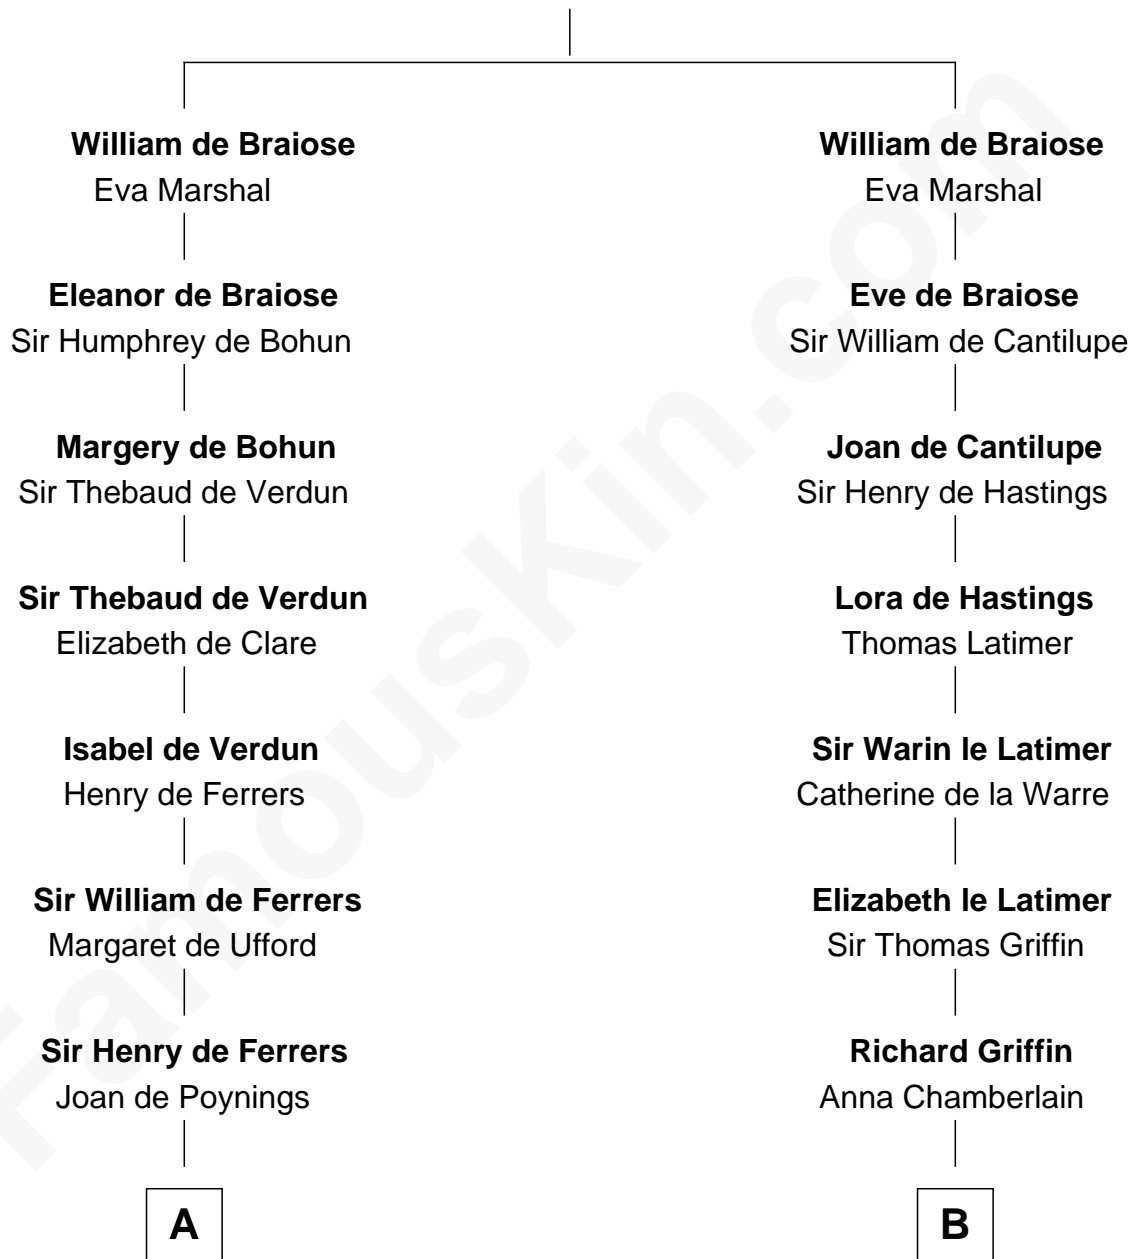

FamousKin.com Relationship Chart of

Susan B. Anthony

Women's Rights Advocate

21st cousin of

J.P. Morgan

American Banker and Art Collector

Reginald de Braiose

C

Thomas Hicks

Judith Akin

Judith Hicks

David Anthony

Humphrey Anthony

Hannah Lapham

Daniel Anthony

Lucy Read